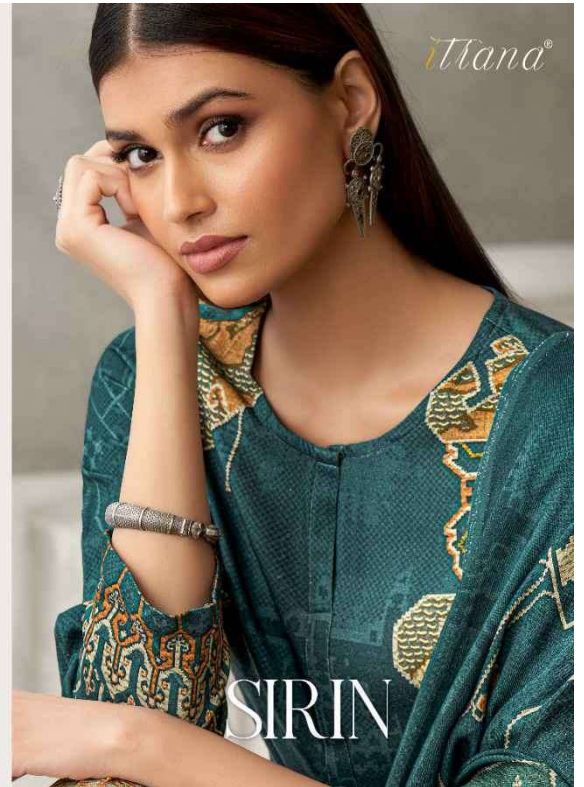

RATE LIST

H S N CODE - 540834

DESIGN NO

1263 - 1289

1235 - 1209

1248 - 1245

DESCRIPTION

TOP - STAPLE TWILL DIGITAL PRINT WITH HAND WORK
DAMAN ORGANZA SILK DYED WITH EMBROIDERY AND THREADLE

BOTTOM - STAPLE TWILL

DUPATTA - PASMINA TWILL DIGITAL PRINTED DUPATTA

RATE

{ RS, 1595/- }

TOTAL SUITS = 6

Distributed by

«KSS Syntex Private Limited

Mob : +91-96242 83111