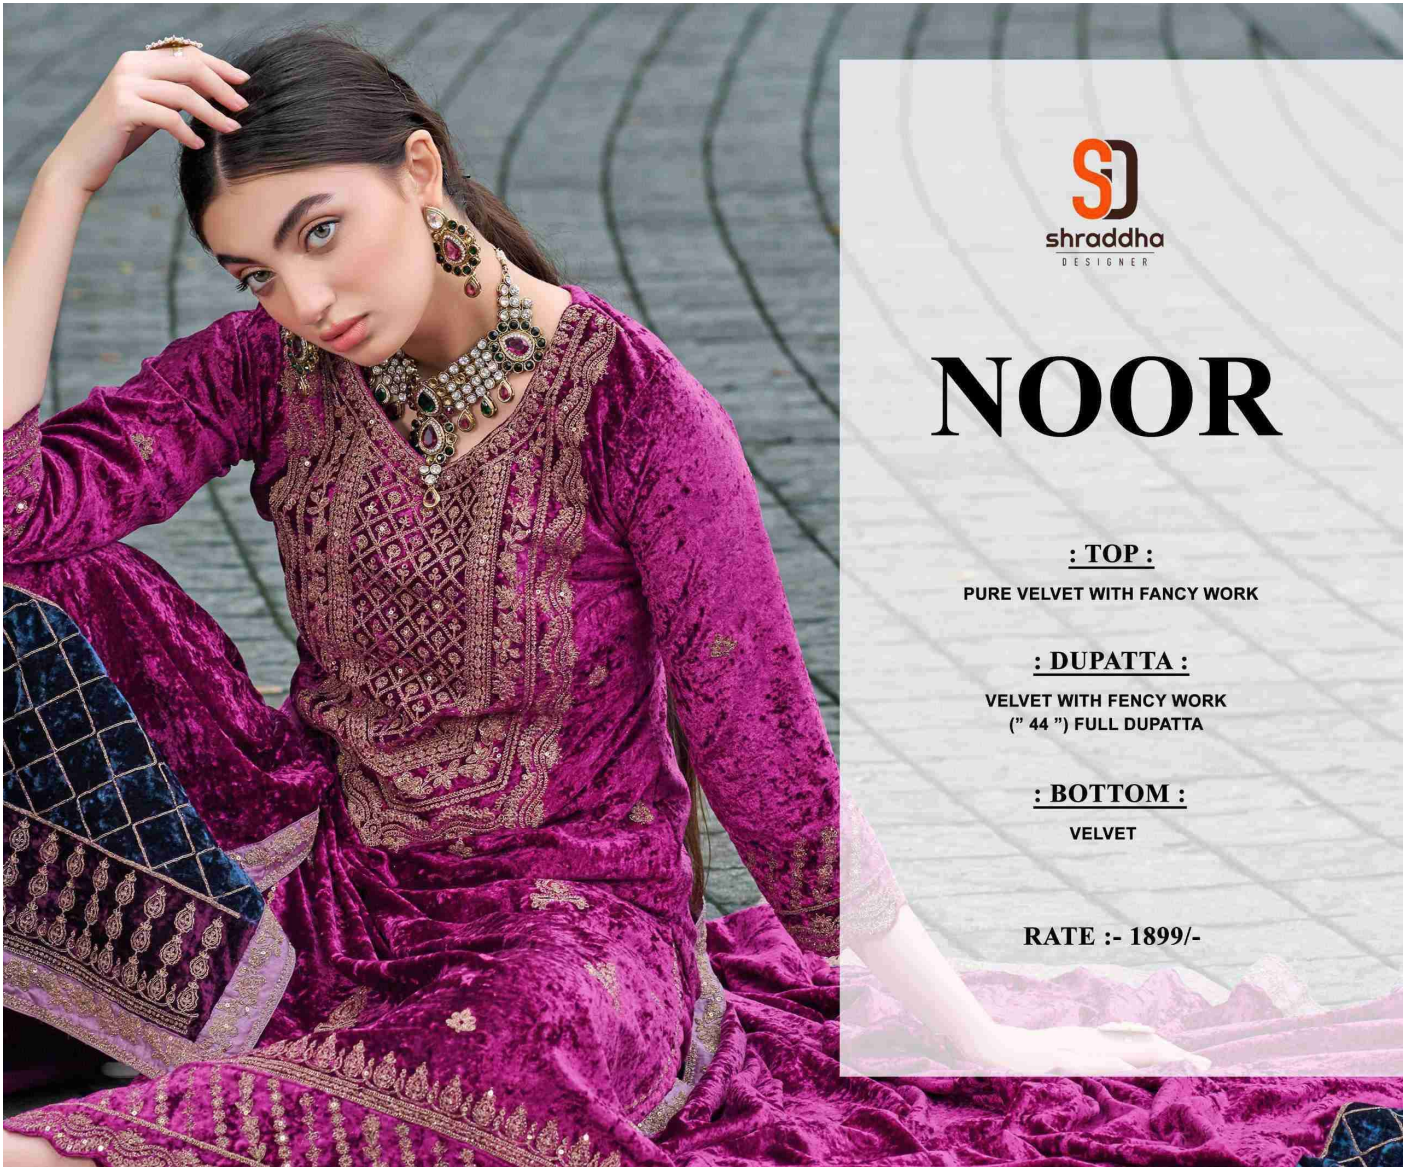

shraddha
DESIGNER

NOOR

NOOR

: TOP :

PURE VELVET WITH FANCY WORK

: DUPATTA :

VELVET WITH FENCY WORK
(" 44 ") FULL DUPATTA

: BOTTOM :

VELVET

RATE :- 1899/-

1001

1002

1003

1004

Marvelous SHINE & GLOW D. NO.1004

Beautiful BASHUL