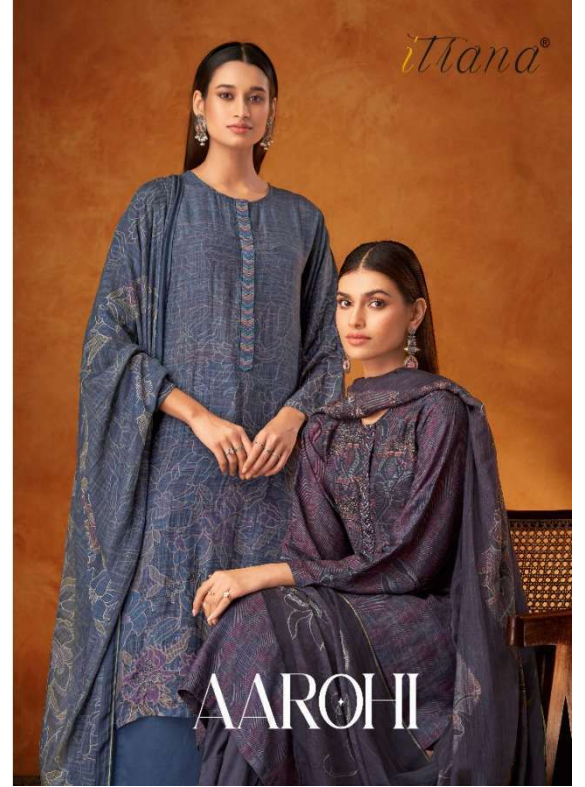

RATE LIST

H S N CODE - 520851

DESIGN NO

1520 - 1535 - 1595 - 1582

DESCRIPTION

TOP - MUSLIN SILK DIGITAL PRINT WITH HAND WORK

NECK ORGANZA SILK WITH EMBROIDERY

BOTTOM - MULBERRY SATIN

DUPATTA - MUSLIN SILK DIGITAL PRINTED DUPATTA

RATE

{ **RS, 1495/-** }

A SET OF 1 DESIGN x 4 COLORWAY

TOTAL SUITS = 4

Distributed by

«KSS Syntex Private Limited

Mob : +91-96242 83111