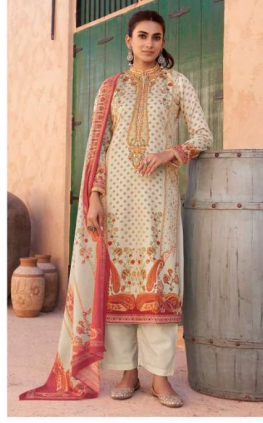

| THE HERMITAGE SHOP

MEHQADA

LUXE WEAR BY HERMITAGE

D NO :- 9001

D NO :- 9002

D NO :- 9005

D NO :- 9006

D NO :- 9003