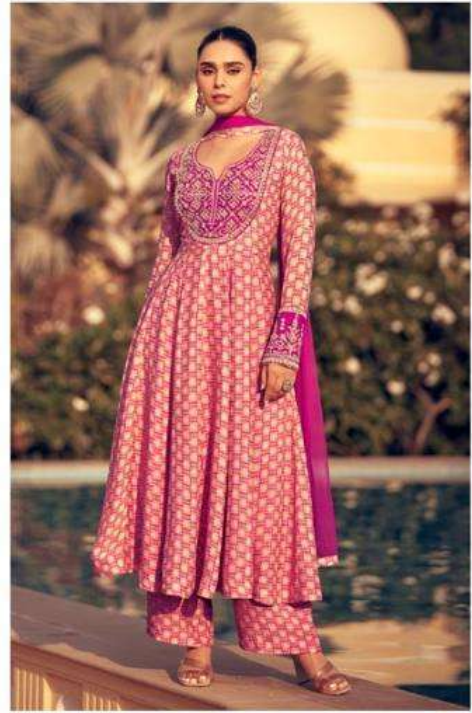

SAYURI[®]
Designer

Kasida

5712

5713

5714

SAYURI[®]
Designer

Kasida

Define your moods with distinctive silhouettes. //////////////// D NO : 5713