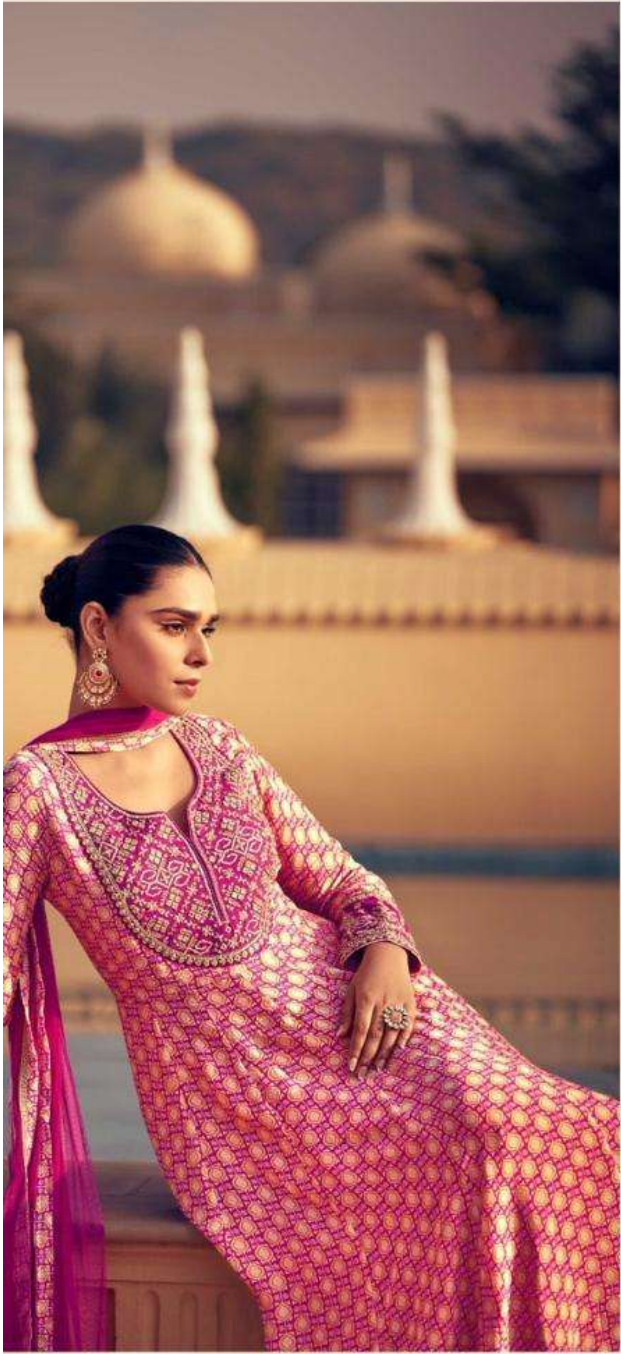

SAYURI[®]
Designer

Kasida

5712

5713

5714

SAYURI[®]
Designer

Kasida

Define your moods with distinctive silhouettes. //////////////// D NO : 5713