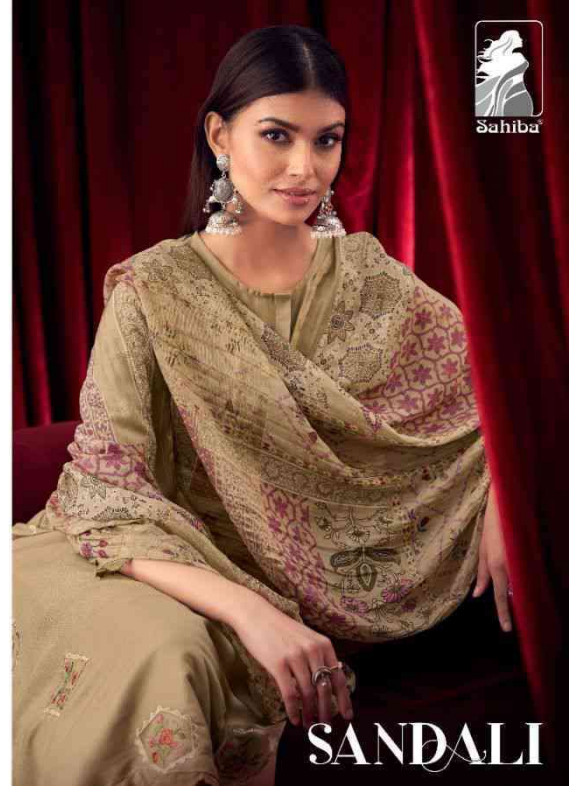

RATE LIST

H S N CODE - 540834

DESIGN NO

5493 - 5405 - 5488

DESCRIPTION

TOP - VISCOSE SIMMER DYED WITH EMBROIDERY
DAMAN SLEEVE ORGANZA SILK DYED WITH EMBROIDERY
BOTTOM - VISCOSE SIMMER
DUPATTA - VISCOSE LINING PALLU DIGITAL PRINTED DUPATTA

RATE
{ RS, 2095/- }

A SET OF 1 DESIGN x 3 COLORWAY

TOTAL SUITS = 3

Distributed by

«KSS Syntex Private Limited

Mob : +91-96242 83111