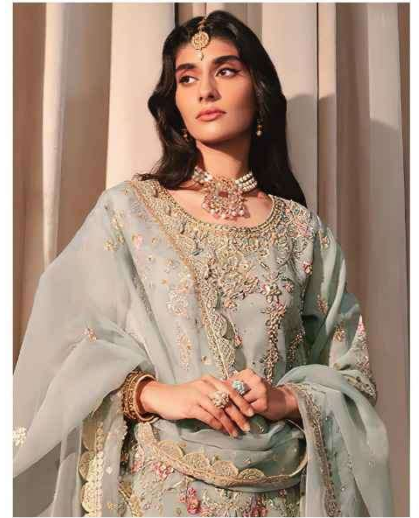

ALK-6018

1. **TOP** Fox Georgette with Heavy Embroidery (cut 2.50)
2. **BOTTOM-INNER** Dull Santoon (cut 4.25)
3. **DUPATTA** Fox Georgette with Heavy Embroidery (cut 2.40)

CARE INSTRUCTIONS

- ☐ Dry clean only
- ⚠ Do not use any bleach or stain removing chemical
- ☐ Iron the fabric at moderate temperature
- ☒ Do not dry fabric in direct sunlight