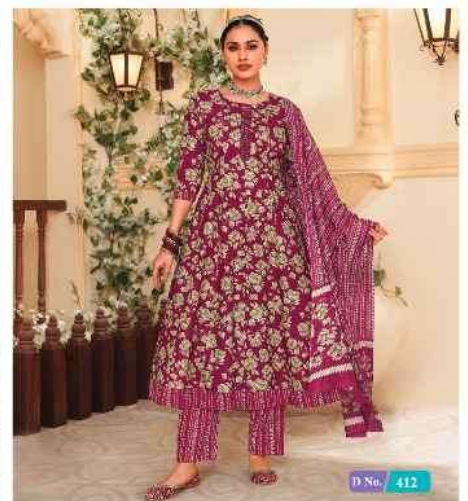

MCM Life Style

MCM Anarkali

Website: www.mcmstyle.in
Email: info@mcmstyle.in

CONNECT WITH US

© 2018 MCM LIFESTYLE. All rights reserved.
www.mcmstyle.in