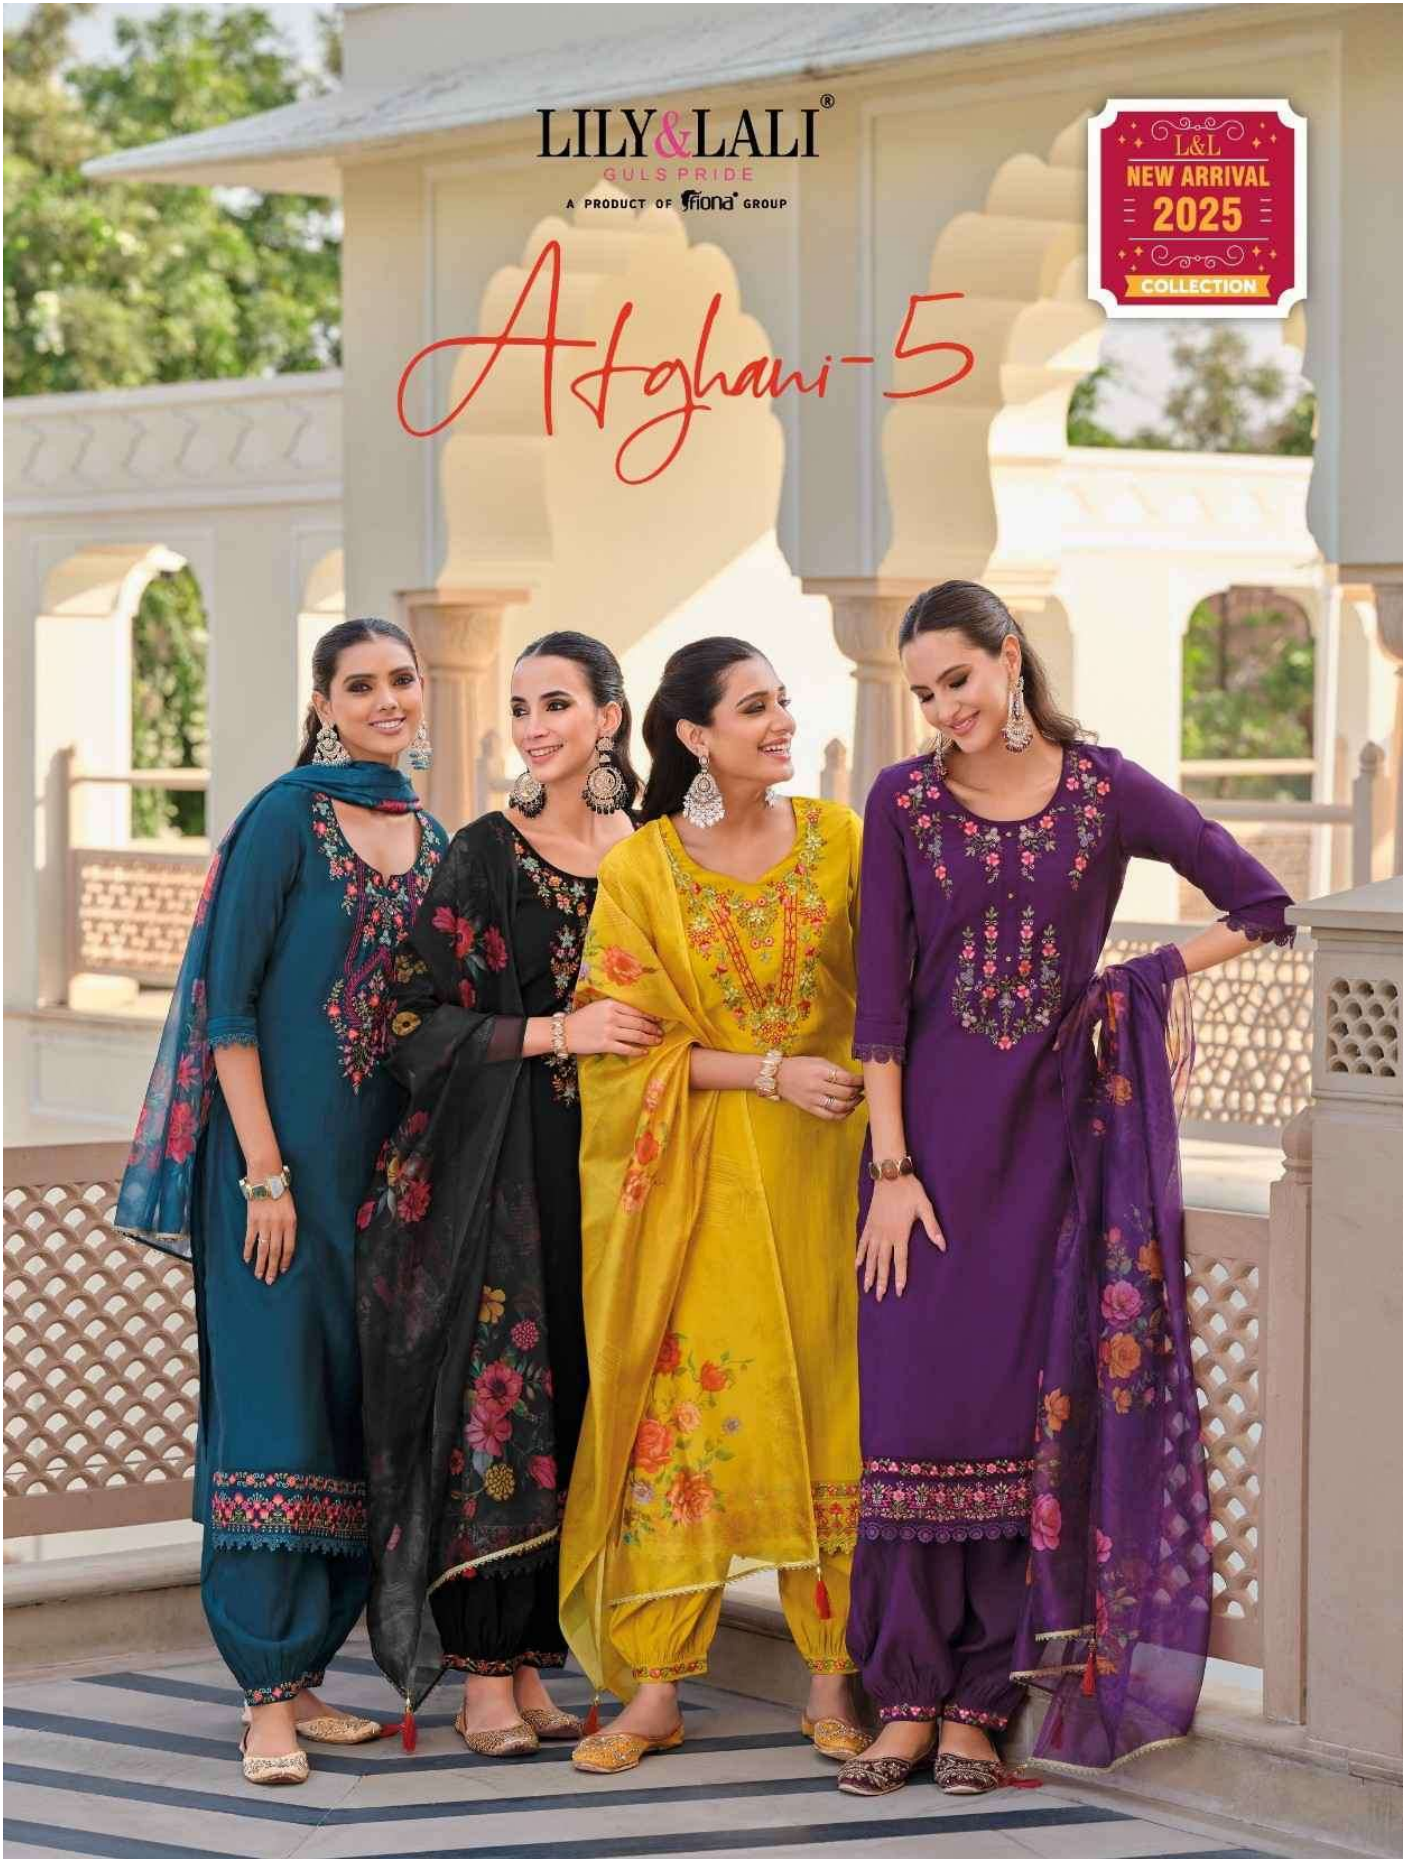

LILY & LALI[®]
GULS PRIDE
A PRODUCT OF sirona[®] GROUP

L&L
NEW ARRIVAL
2025
COLLECTION

Afghani-5

Afghani-5

LILY&LALI®
GULS PRIDE
A PRODUCT OF FIKRI GROUP

24001

24002

24003

24004

24005

24006

LILY & LALI
GULS PRIDE
A PRODUCT OF FRIEND GROUP

24002

LILY & LALI[®]
GULS PRIDE
A PRODUCT OF FRESH GROUP

24004