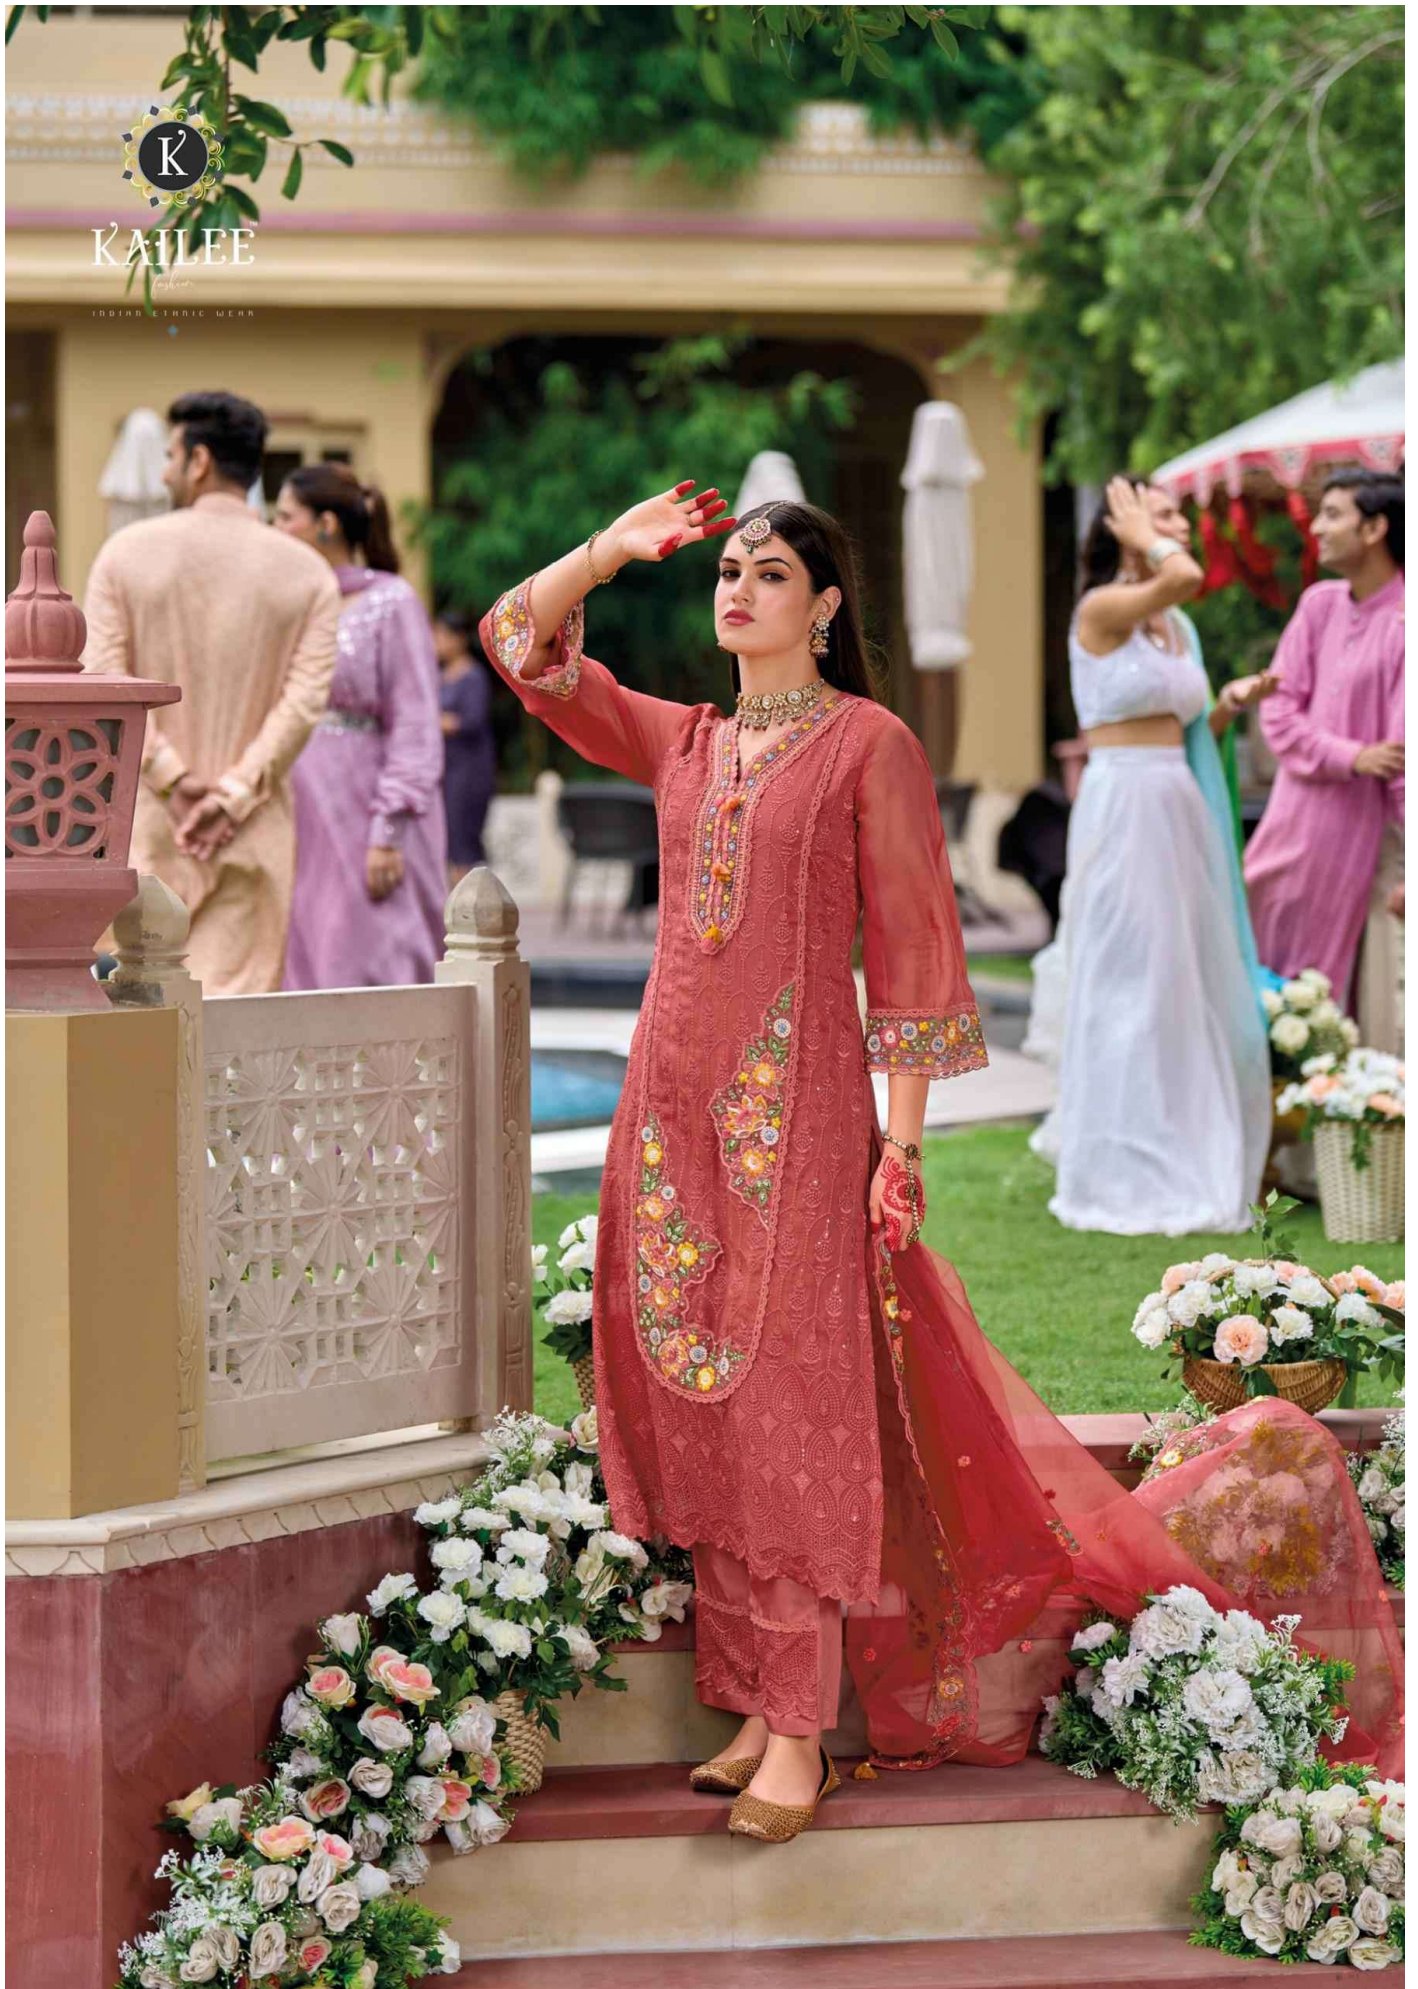

Alfaz

KAILEE™
fashions
INDIAN ETHNIC WEAR

**FIT
FASHION
GUIDE**

My style is not that big, I wear dresses, tight pants, and I wear diamonds

KAILEE
Fashion

INDIAN ETHNIC WEAR

KAILEE™
fashion
INDIAN ETHNIC WEAR

42802

KAILEE™

fashion

INDIAN ETHNIC WEAR

42801

42802

42803

42804