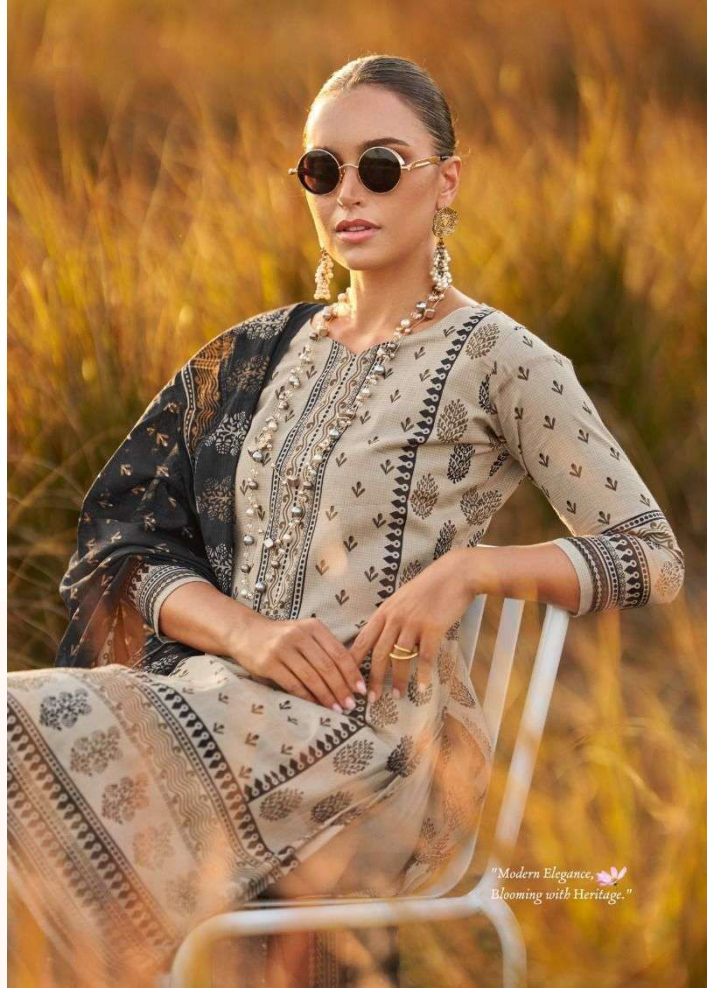

Gulmohar

Vol-33

KHAAL
PRINTS

CODE
33010

*"Modern Elegance,
Blooming with Heritage."*

ISHAAL
PRINTS

CODE
33001

*"Celebrate Ethnic Beauty
with a Floral Twist."*

CODE
33002

"Inspired by Flowers, Styled for Today."

"Where Modernity Meets Floral Heritage"

CODE
33009

ISHAAL
PRINTS

*"Threads of Culture,
Blossoms of Fashion."*

CODE
33006

"Nature's Palette,
Woven into Style."