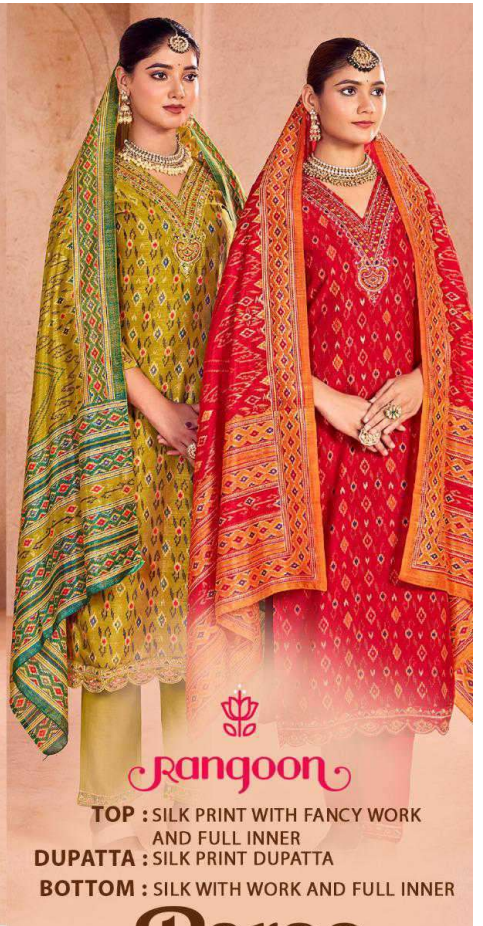

Rangoon

Paroo

1231

1231

1232

Rangoon

TOP : SILK PRINT WITH FANCY WORK AND FULL INNER
DUPATTA : SILK PRINT DUPATTA
BOTTOM : SILK WITH WORK AND FULL INNER

Paroo