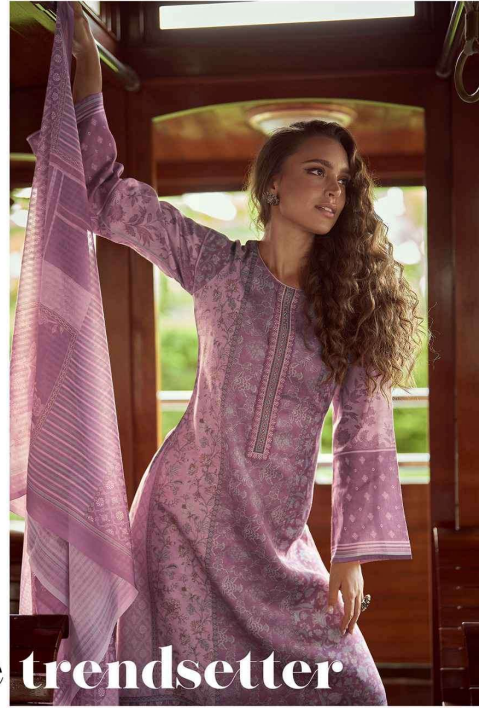

sparkle and shine ■

Sadhana

11343

Be the trendsetter