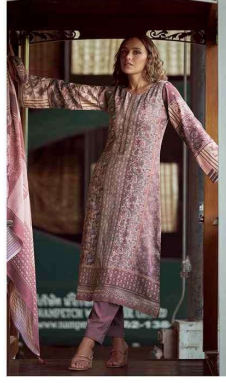

Sadhana  
F A S H I O N

Selin

11339

11340

11343

11344

11341

11342

 **Sadhana**  
FASHION **Selin**

sparkle and shine ■

 Sadhana

11343

**Be the trendsetter**

Break stereotypes, set your own rules and be the trendsetter.

## Délicate work detail

Minimal and delicate work detail lends you an elegant and urbane look to astonishing occasion.

11341

: sparkle and shine

Empower the fashion devout of distinctive styles by Sadhana fashion.