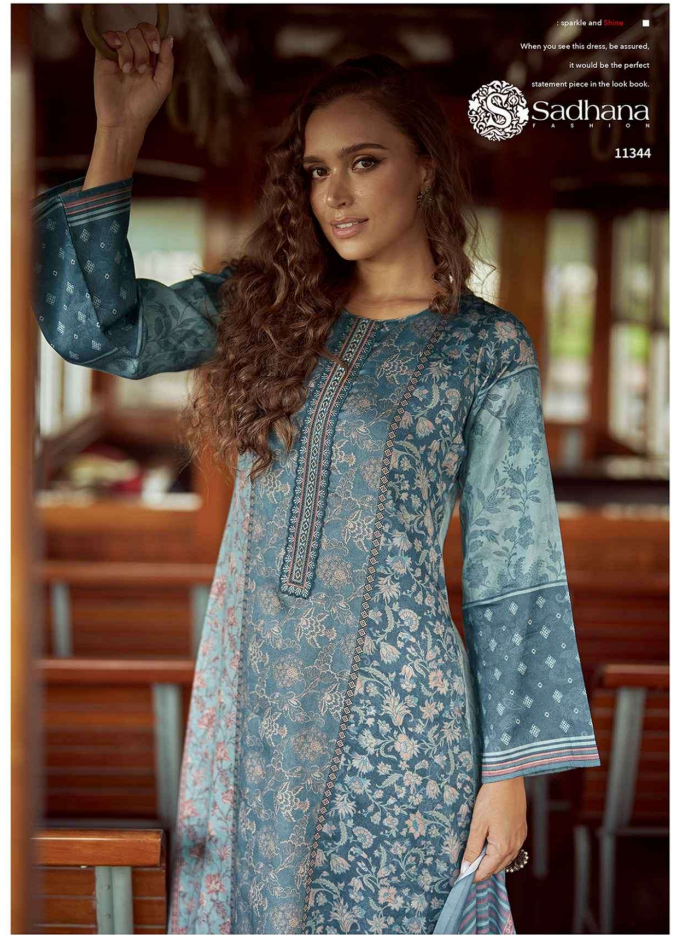

Sadhana  
F A S H I O N

Selin

11339

11340

11343

11344

11341

11342

 **Sadhana**  
FASHION **Selin**

sparkle and shine ■

 Sadhana

11343

**Be the trendsetter**

Break stereotypes, set your own rules and be the trendsetter.

## Délicate work detail

Minimal and delicate work detail lends you an elegant and urbane look to astonishing occasion.

11341

: sparkle and shine

Empower the fashion devout of distinctive styles by Sadhana fashion.