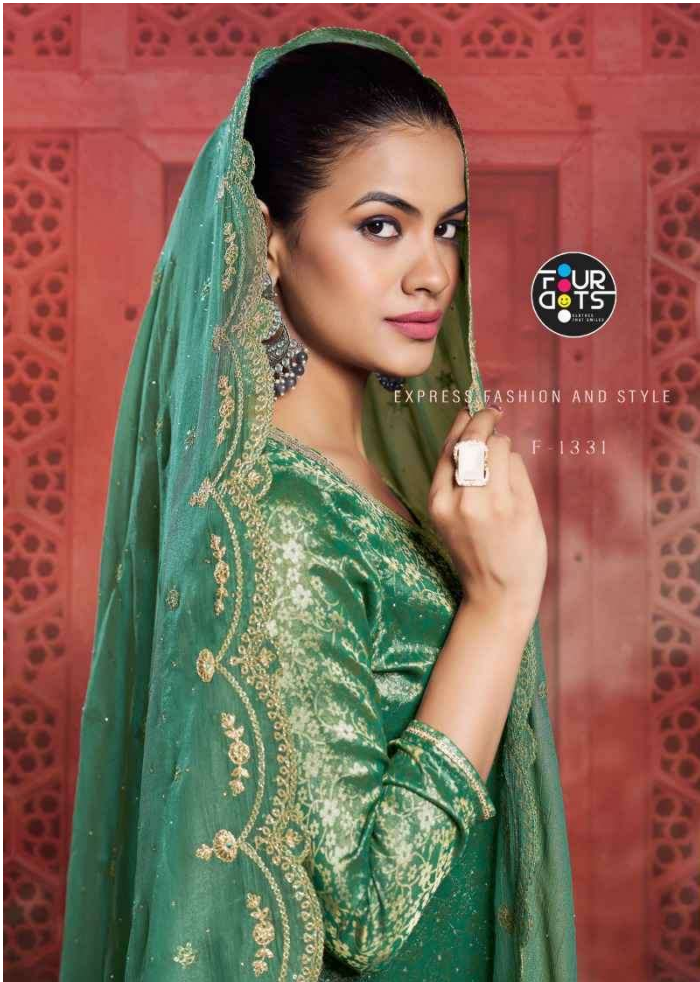

VISCOS SILK WITH HEAVY WORK

TARIA

FRESH COLOR AND STYLE

F-1332

F-1331

F-1332

F-1333

F-1334

- TOP - VISCOSE JEQUARD SILK WITH HEAVY WORK
- BOTTOM+INNER - BSY COTTON
- DUPATTA - VISCOSE SILK WITH HEAVY WORK
- DESIGNS - 04

CATALOGUE :- **TARLA**