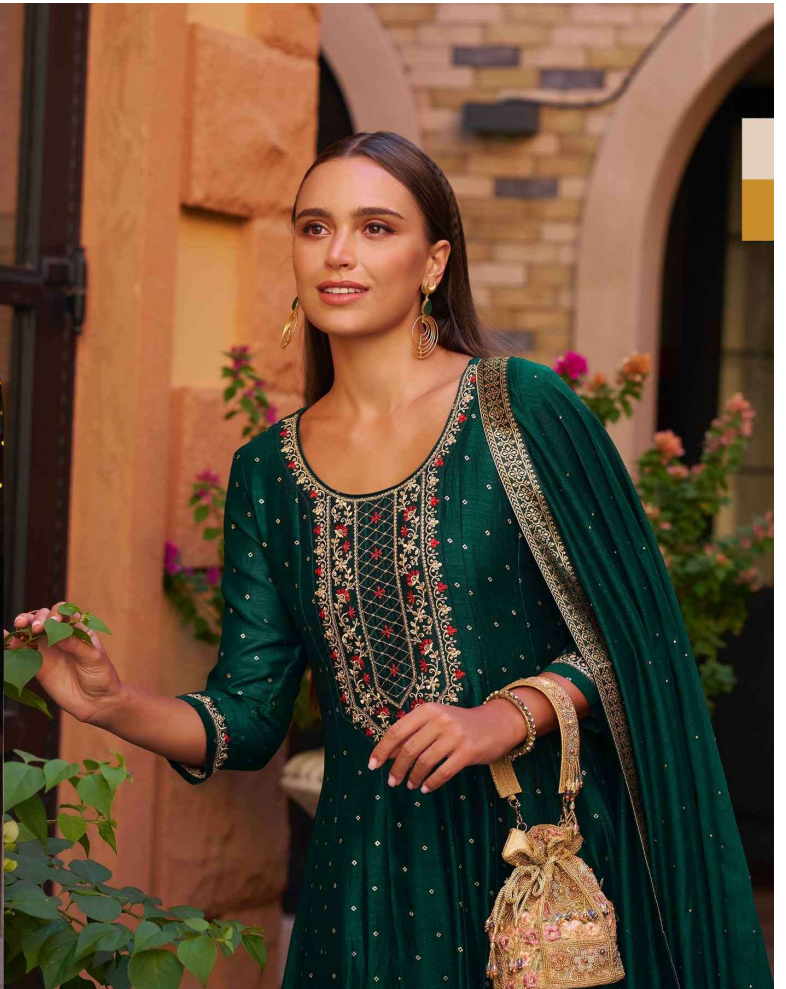

THE TRENDIEST SHOWCASE

24705