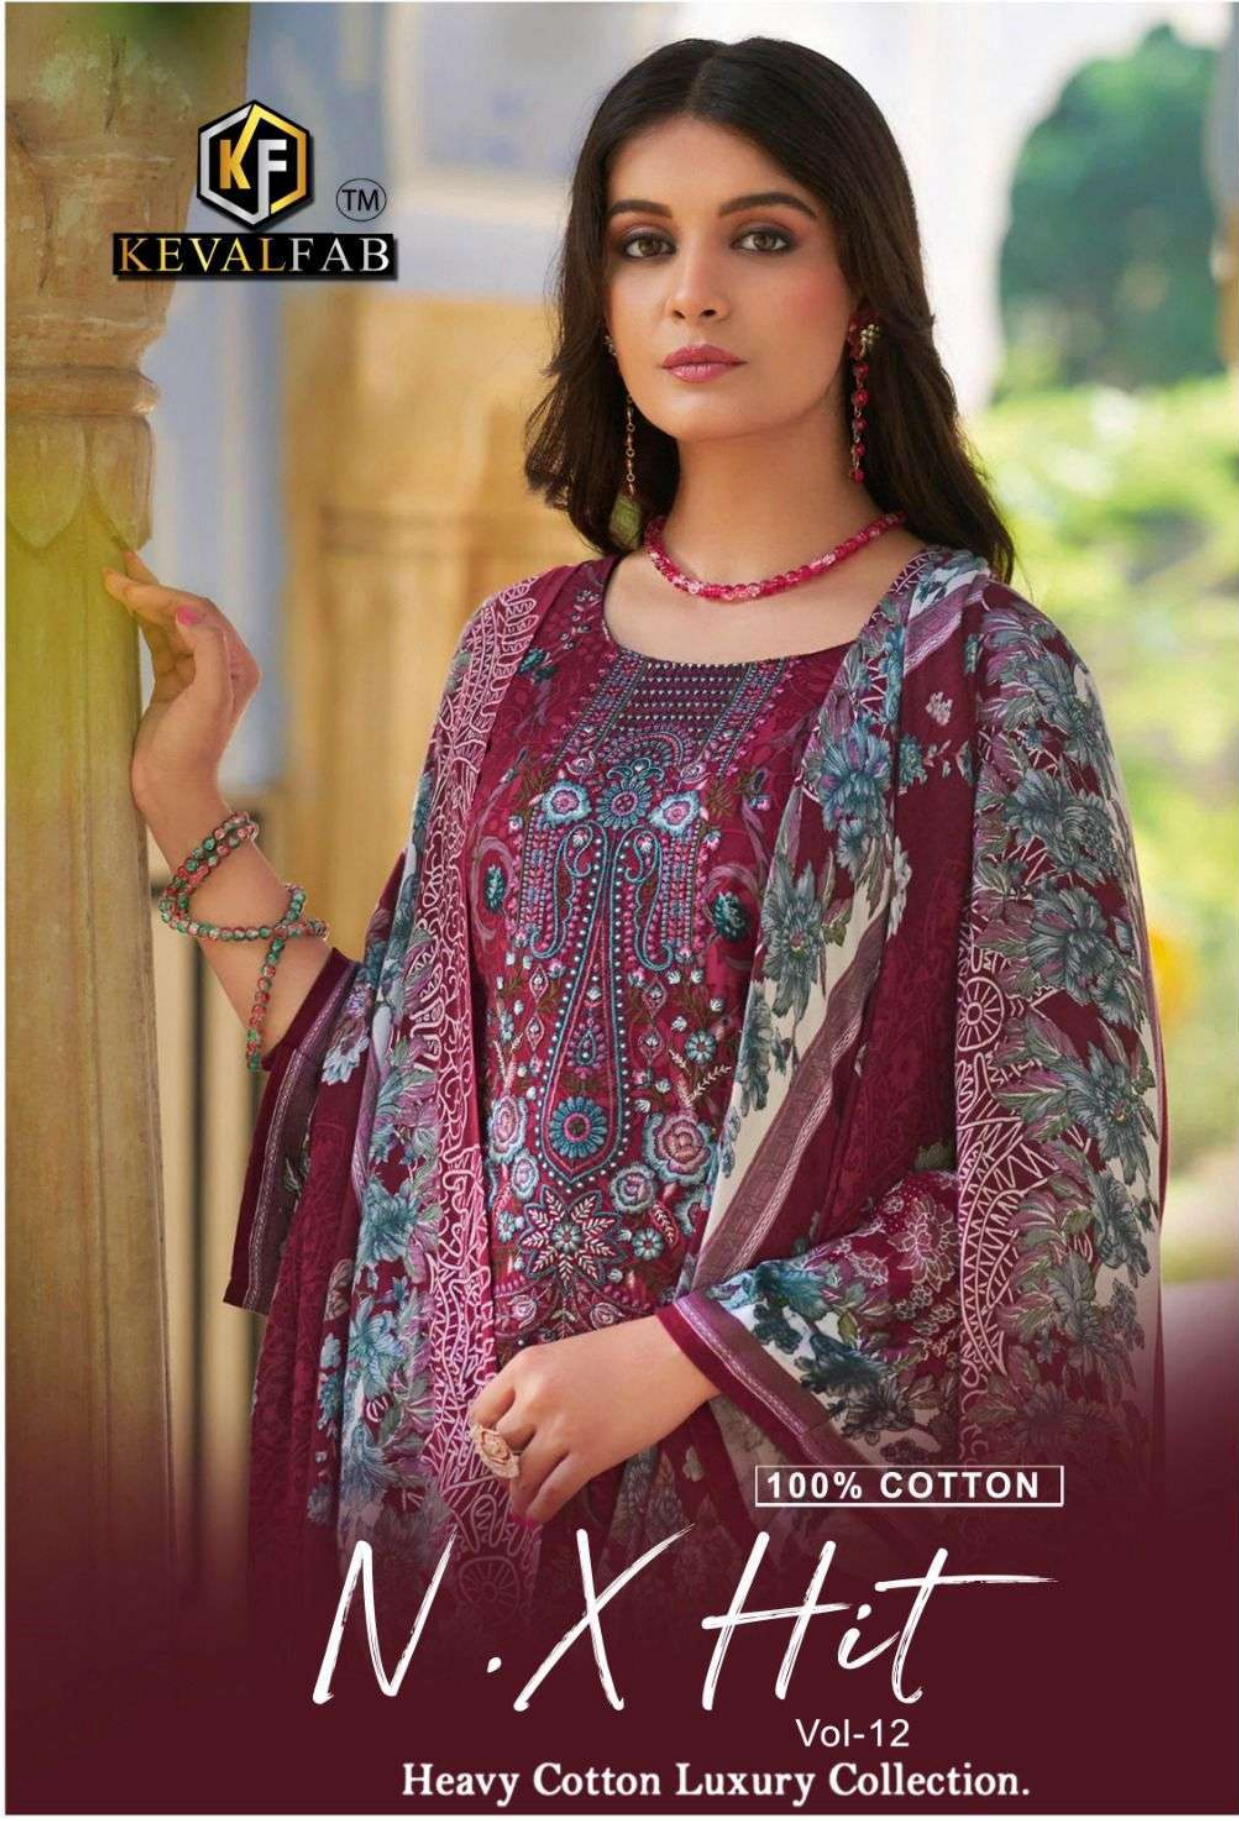

KEVALFAB™

100% COTTON

*N.X Hit*

Vol-12

Heavy Cotton Luxury Collection.

# N.X Hit

Vol-12

Heavy Cotton Luxury Collection.

D.NO-12001

D.NO-12002

D.NO-12003

D.NO-12004

D.NO-12005