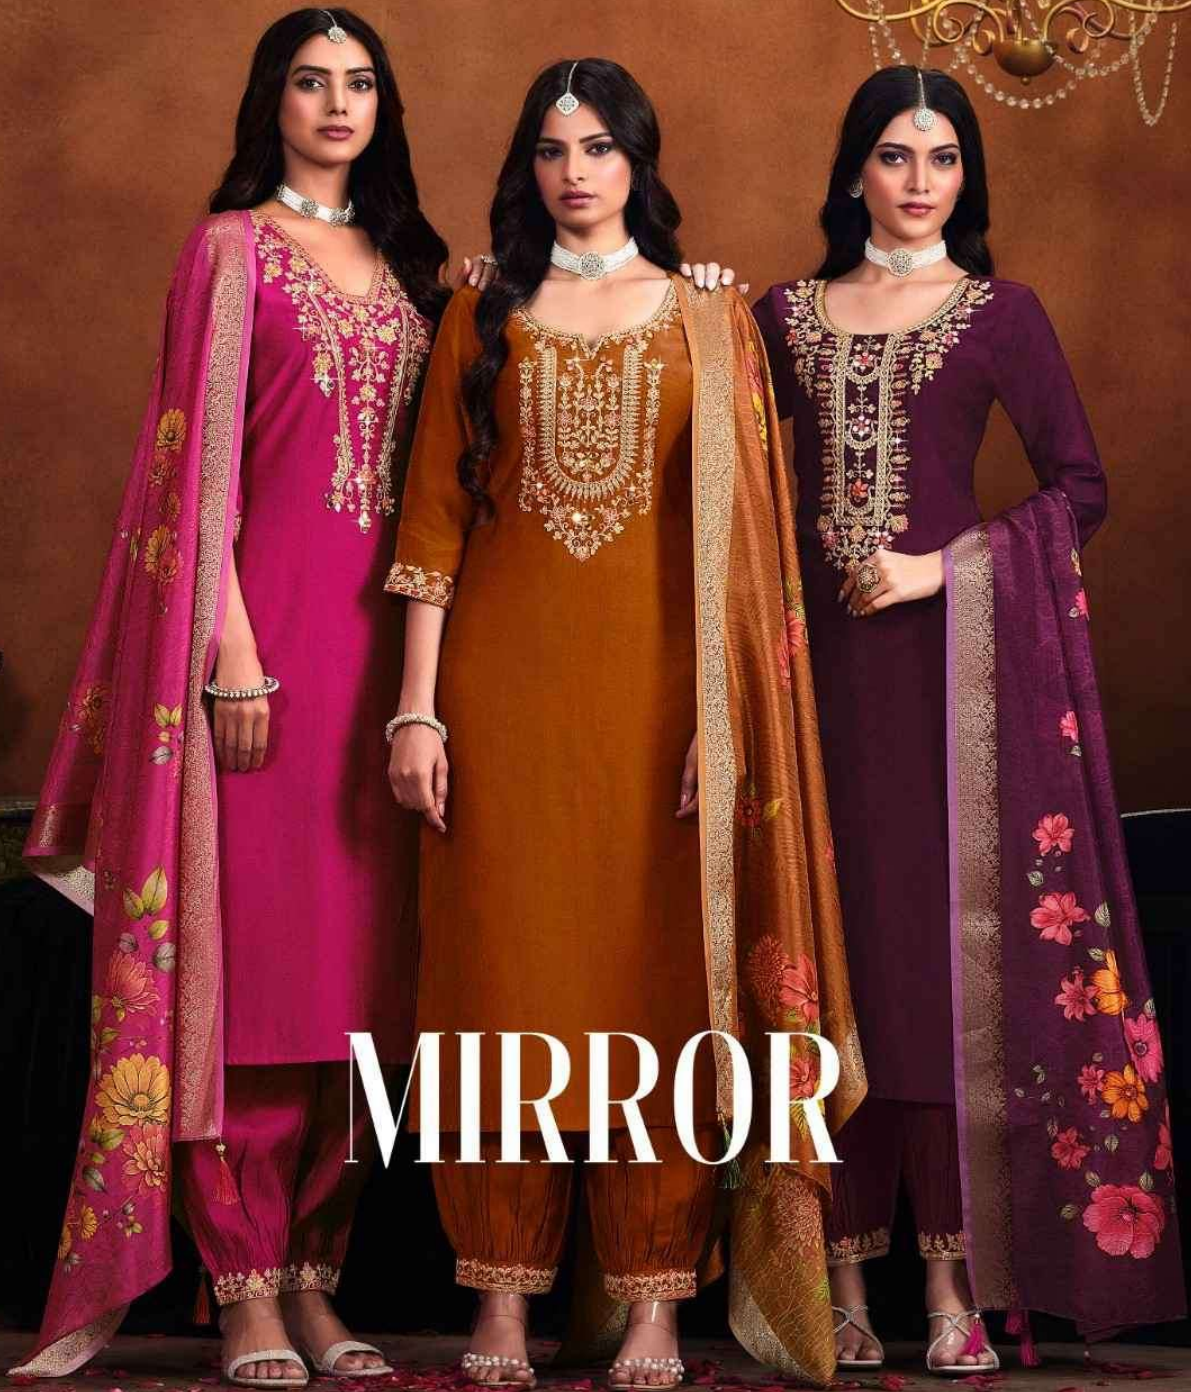

L&L
NEW ARRIVAL
2025
COLLECTION

LILY & LALI®

GULS PRIDE

A PRODUCT OF Sifona® GROUP

MIRROR