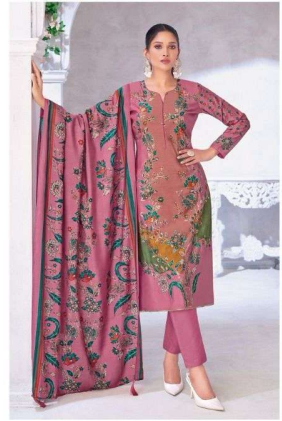

SURYAJYOTI
THE REAL ART OF COTTON DRESSES
KAREENA
Vol-1

: TOP :

Pure Modal Discharge Foil
Print With Full Top Heavy
Handwork & Swarovski.

: BOTTOM :

Pure Modal Dyed

: DUPATTA :

Pure Modal Discharge Print
With Tessels