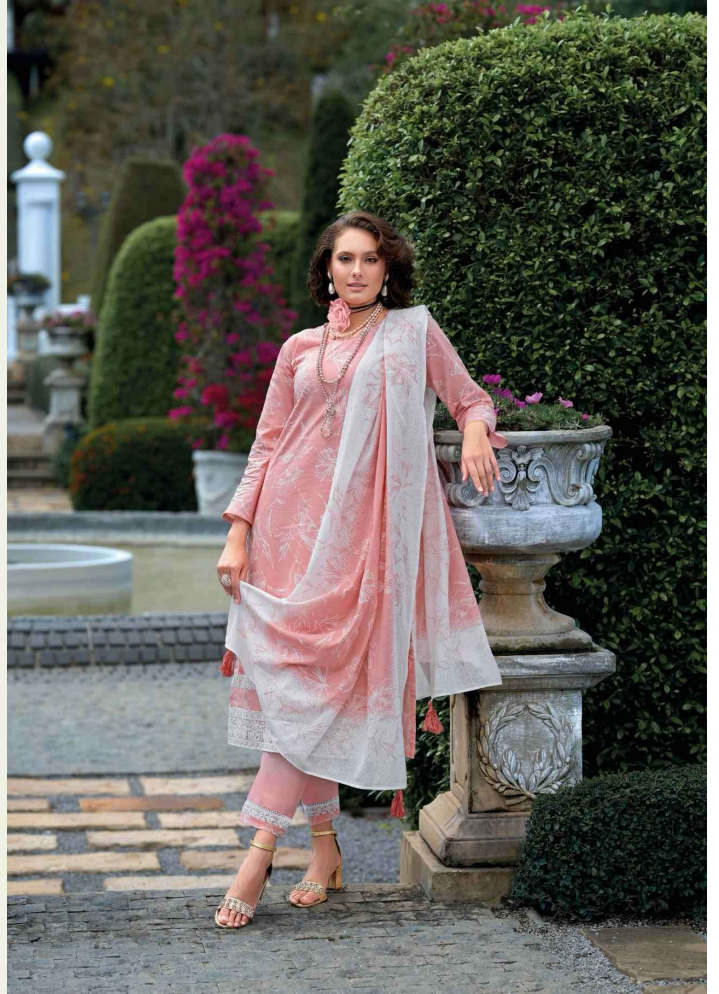

ROMANCE AMOUR

IBIZA
LA lifestyle de l'été