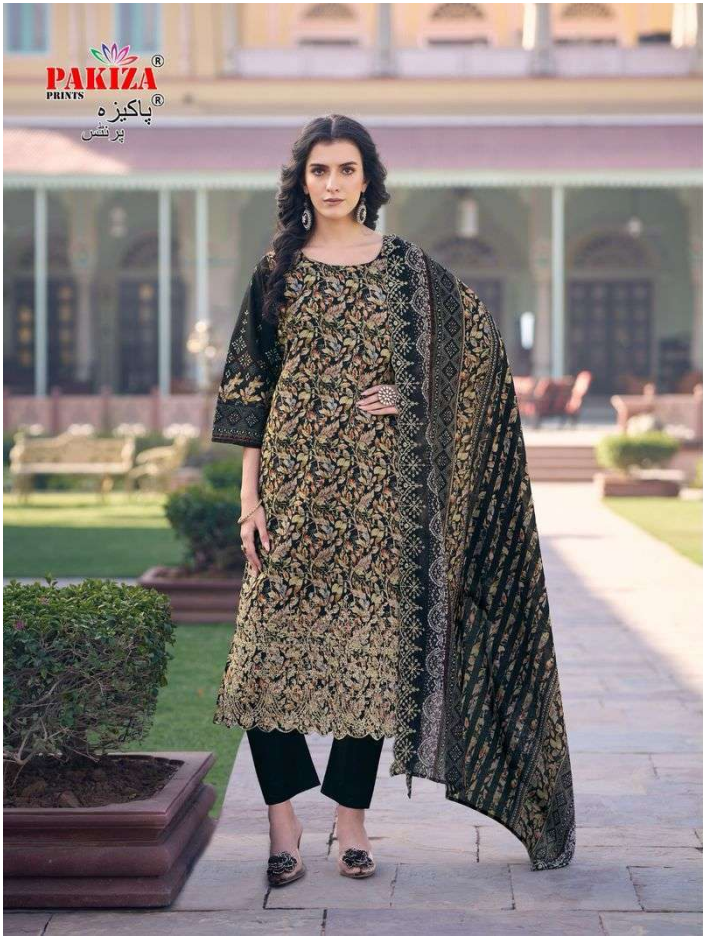

❁ 5405 ❁

"FASHION IS WHAT YOU'RE OFFERED FOUR TIMES A YEAR BY DESIGNERS. AND STYLE IS WHAT YOU CHOOSE."