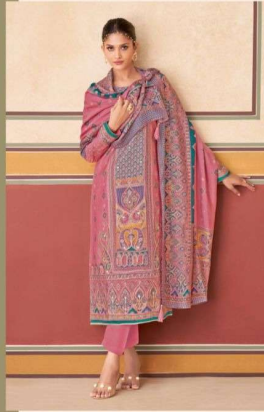

**SURYAJYOTI**®

THE REAL ART OF COTTON DRESSES

*Payal*  
Vol-7

7001

7002

7003

7004

SURYAJYOTI  
THE REAL ART OF COTTON DRESSES

# Payal Vol-7

<b>: TOP :</b> Pure Modal Discharge Print With Foil And Heavy Handwork With Swarovski Work.	<b>: BOTTOM :</b> Pure Rayon Dyed	<b>: DUPATTA :</b> Pure Modal Discharge Print With Tessels
--	--------------------------------------	---