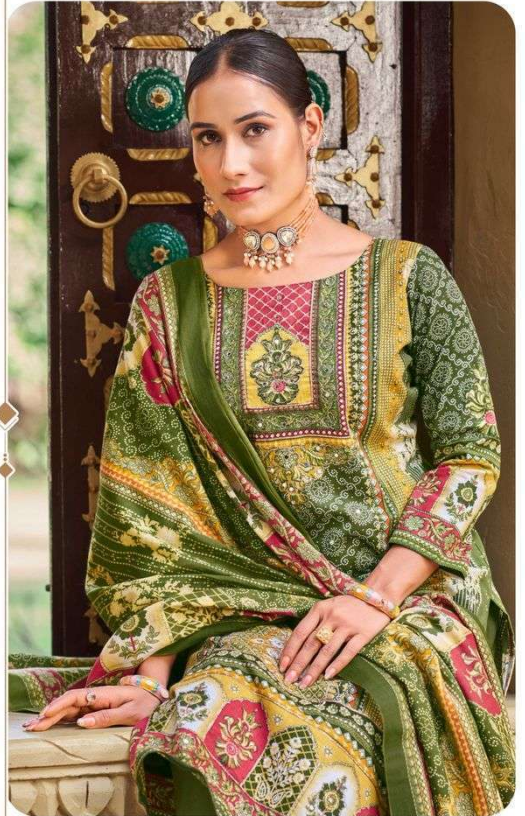

Zulfat[®]
Designer Suits

Malang

Zulfat
Designer Suits
643-001

"A Fashion Symphony of Petals and Prints."

Zulfat®
Designing Suits

643-002

"Timeless Textiles, Inspired by Earth's Beauty."

Zulfat®
Designer Suits

643-004

"The Art of Ethnicity, The Beauty of Nature."

Zulfat®
Designer Suits

643-003

"Dressing Dreams, Inspired by Nature."

Malang

Zulfat[®]
Designer Suits

643-001