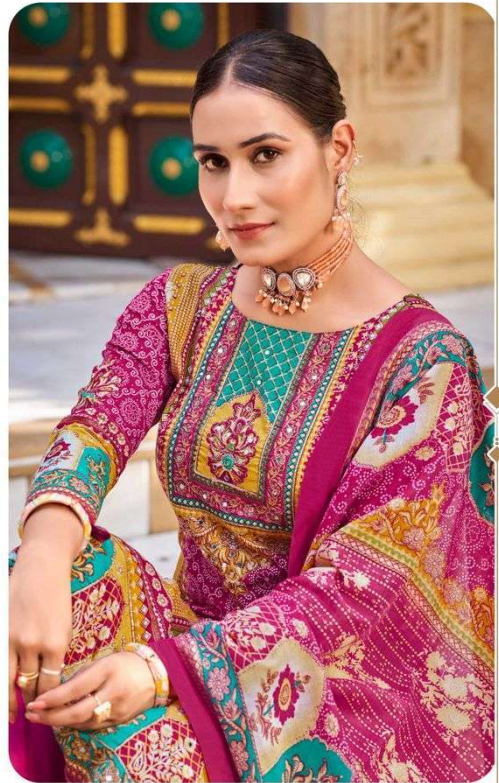

Zulfat[®]
Designer Suits

Malang

Zulfat
Designer Suits
643-001

"A Fashion Symphony of Petals and Prints."

Zulfat®
Designing Suits

643-002

"Timeless Textiles, Inspired by Earth's Beauty."

Zulfat®
Designer Suits

643-004

"The Art of Ethnicity, The Beauty of Nature."

Zulfat®
Designer Suits

643-003

"Dressing Dreams, Inspired by Nature."

Malang

Zulfat[®]
Designer Suits

643-001