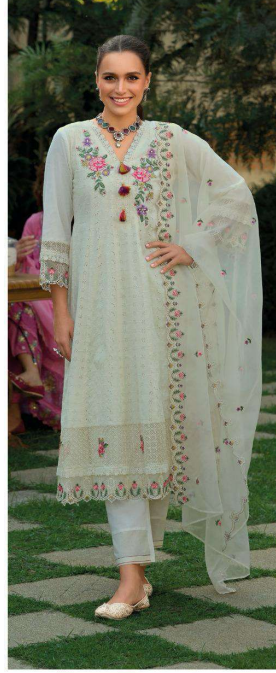

KAILEE™

fashion

INDIAN ETHNIC WEAR

NAZM

43702

43701

43702

43703