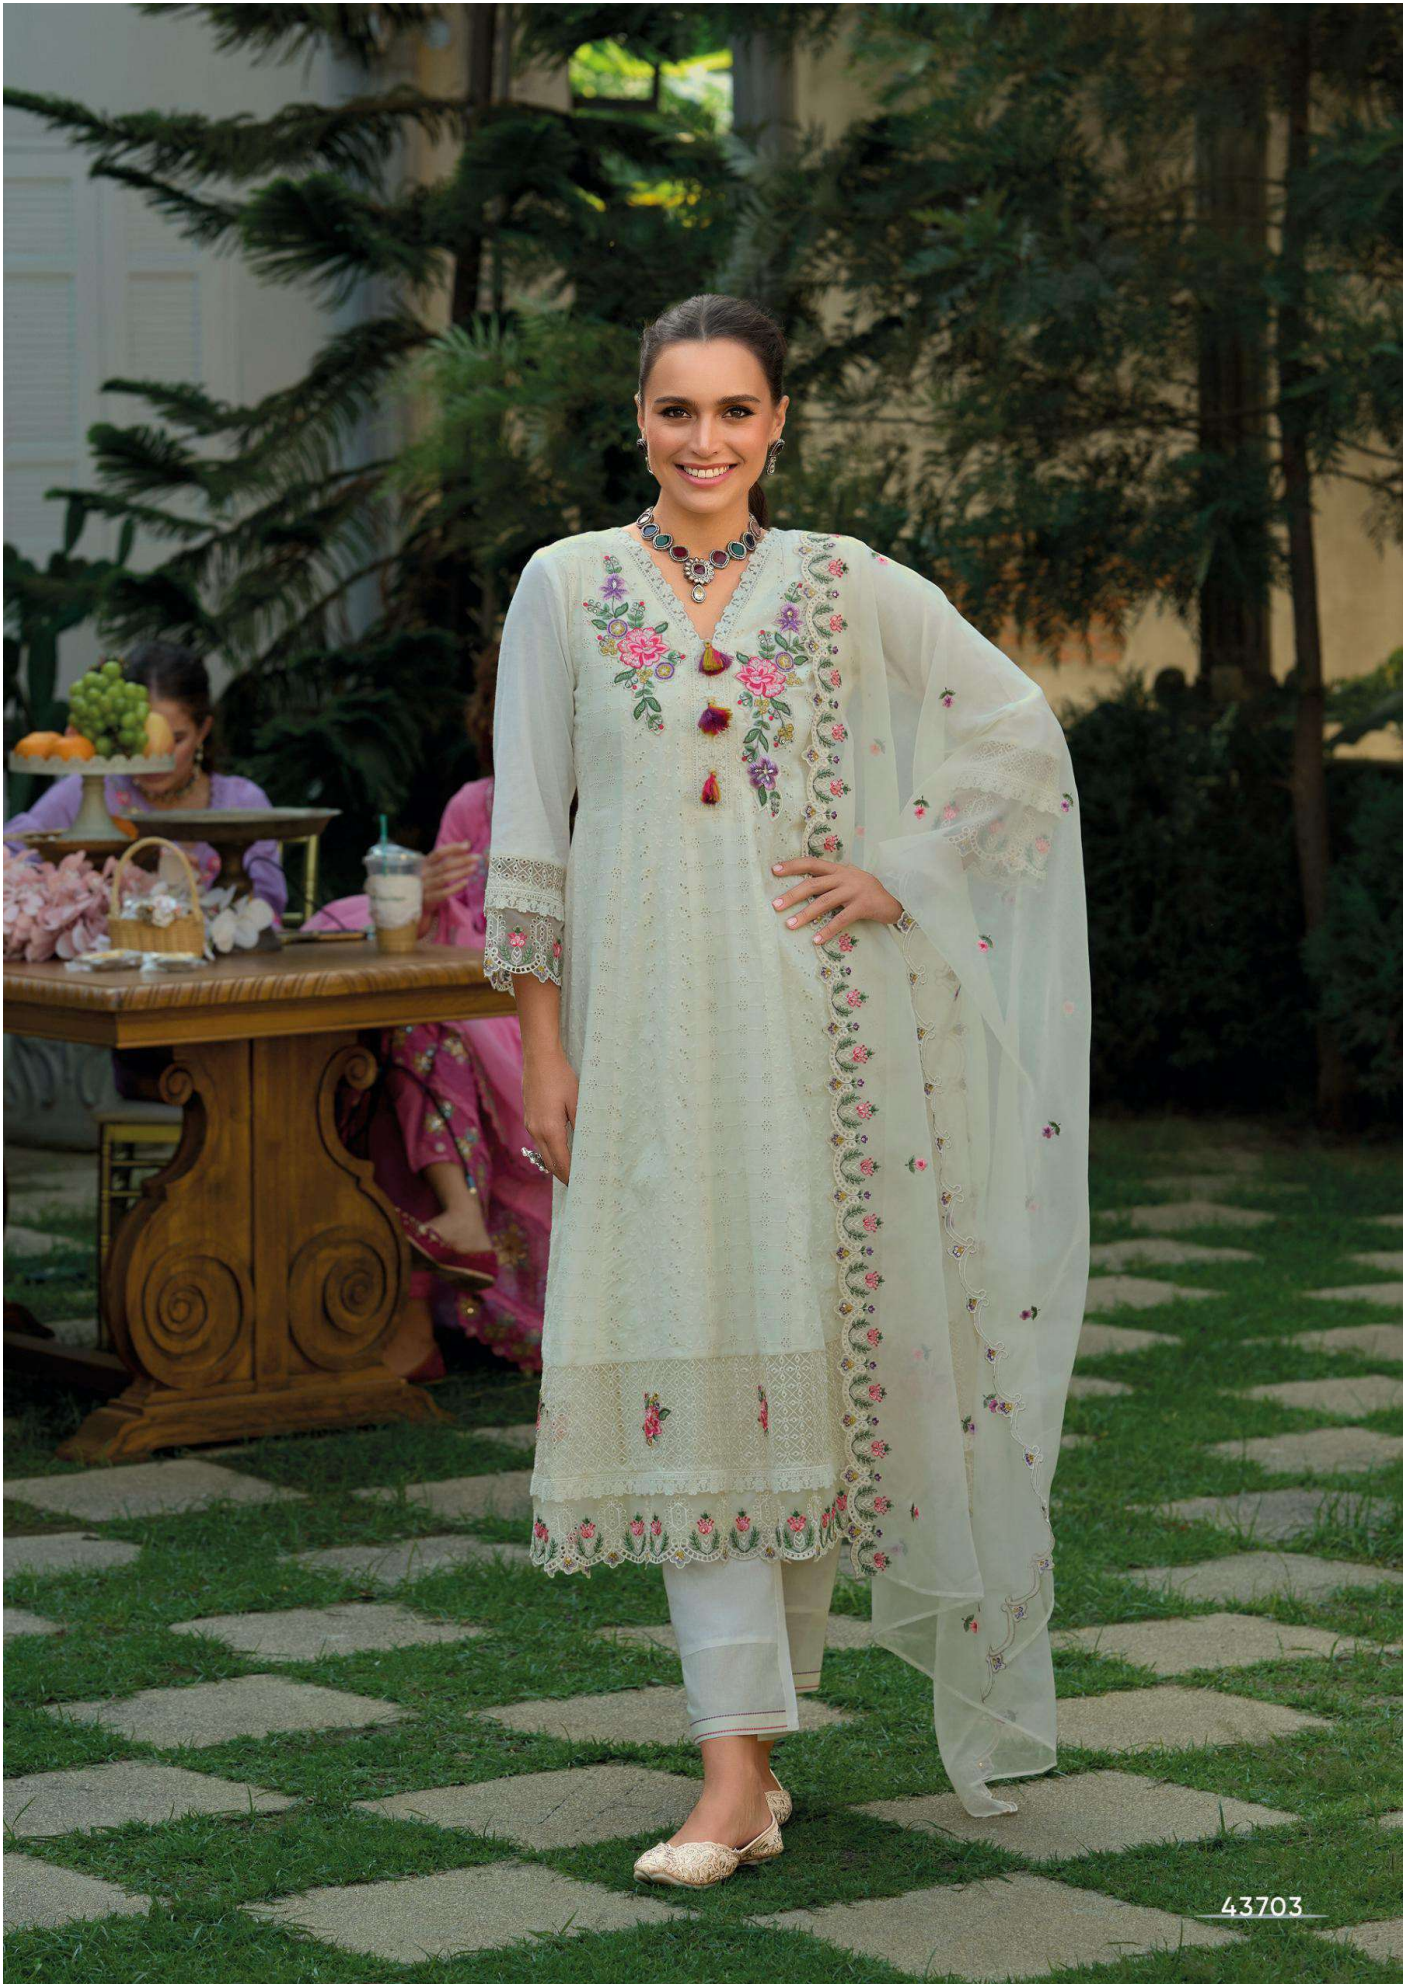

KAILEE™

fashion

INDIAN ETHNIC WEAR

NAZM

43702

43701

43702

43703