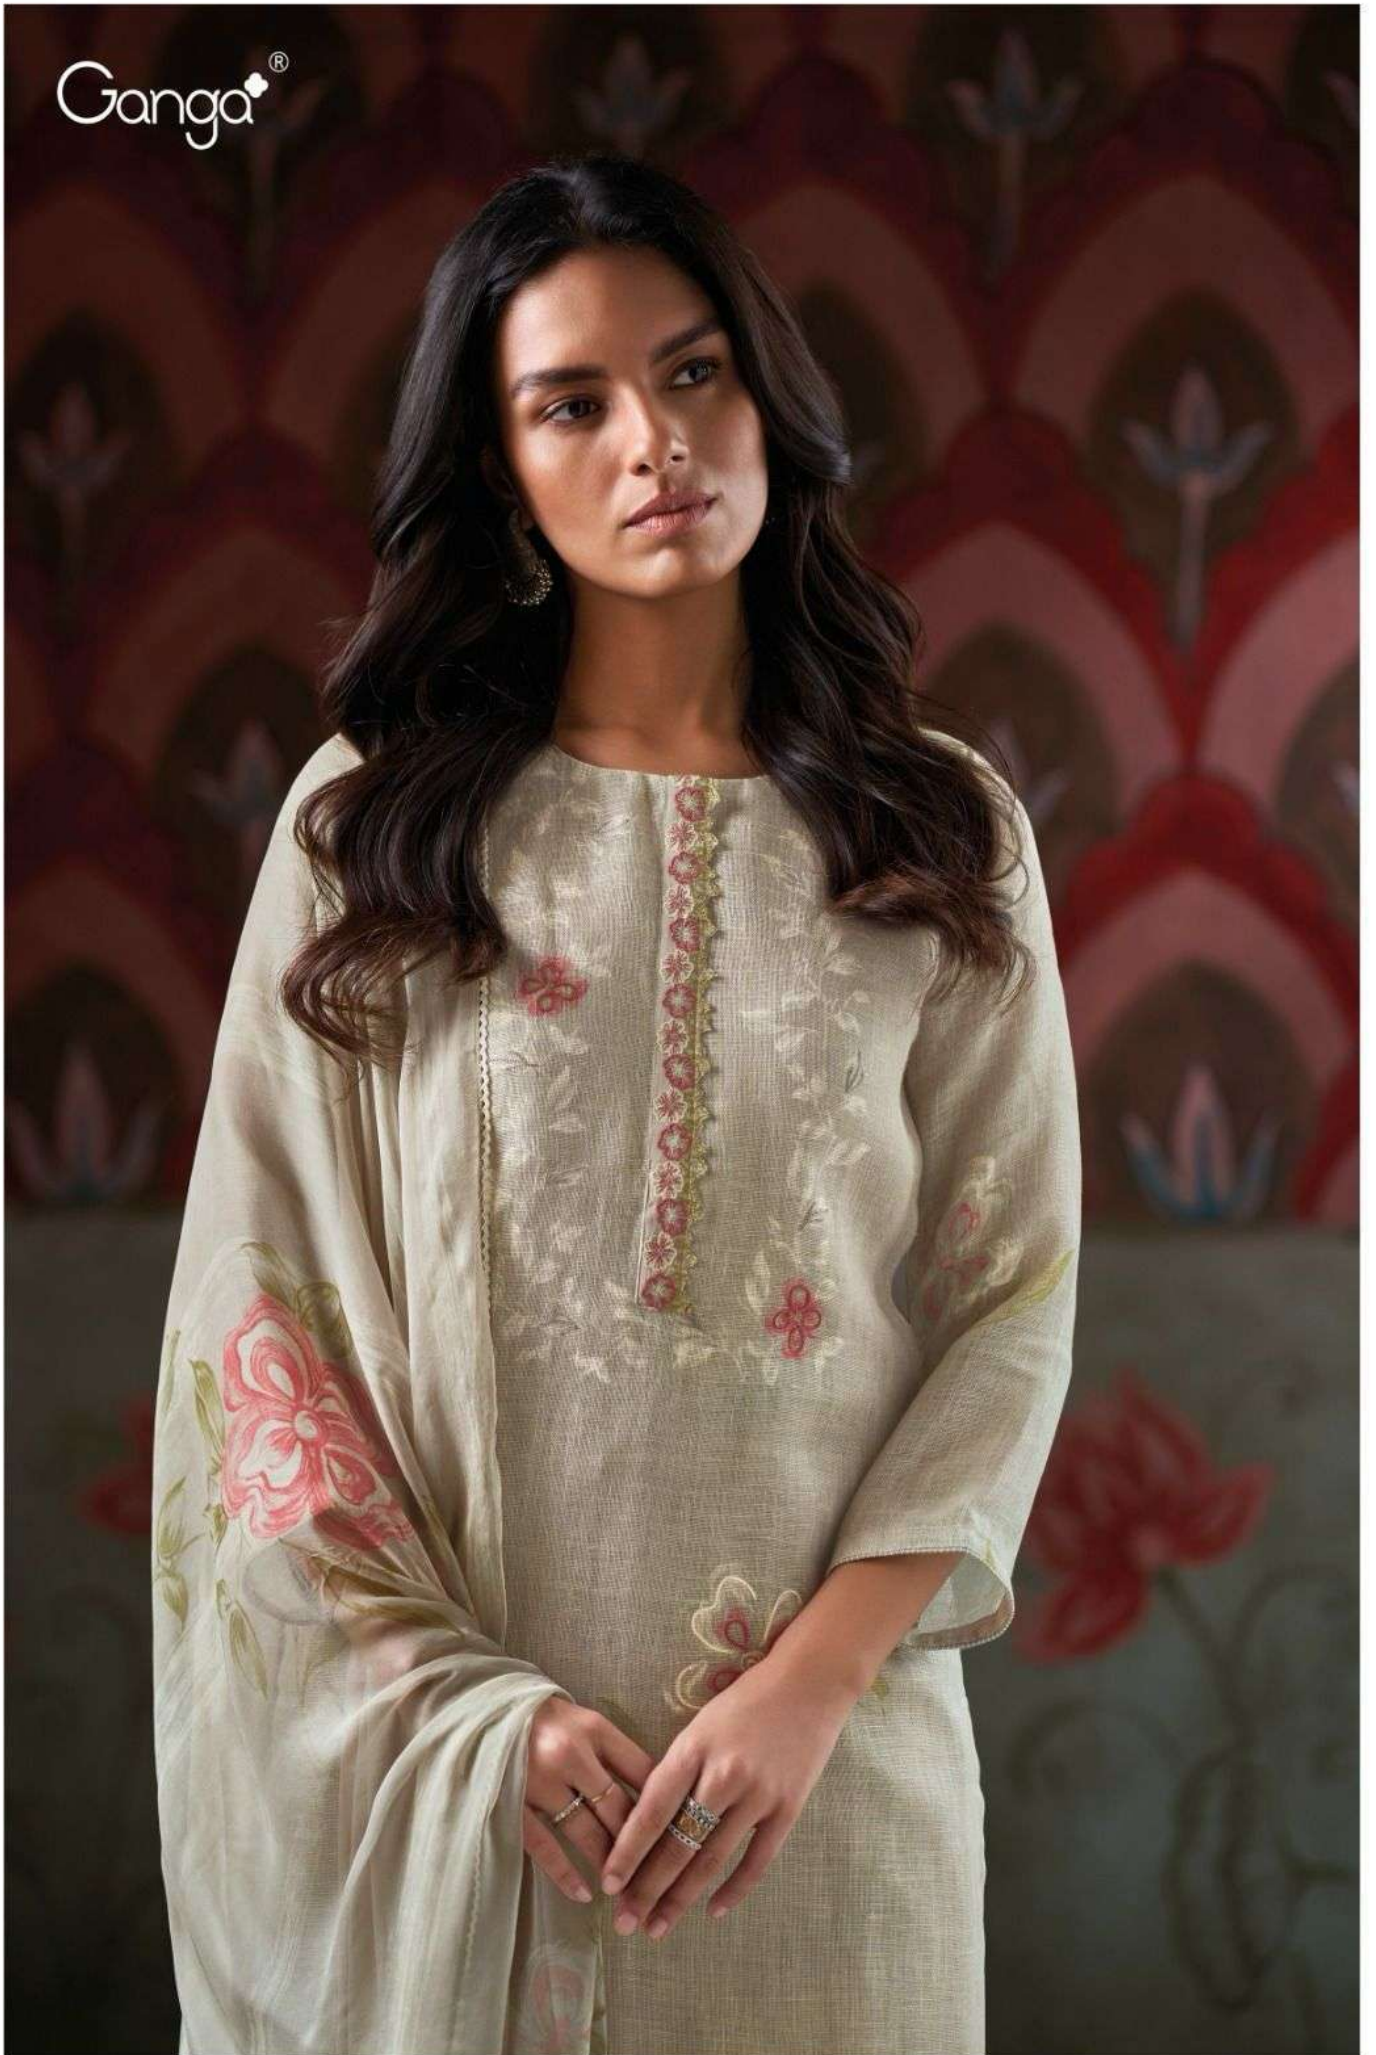

Ganga®
Carina
S3406

Ganga®

S3406-A

S3406-B

S3406-C

S3406-D

Ganga®
Carina
S3406- A/B/C/D

Ganga®

S3406-C

PRODUCT NAME	CARINA
D.NO.	S3406
DESCRIPTION	<p>TOP PREMIUM PURE LINEN PRINTED WITH HAND EMBROIDERY, EMBROIDERY LACE ON NECK, SCHIFFLI EMBROIDERY ON DAMAN.</p> <p>BOTTOM PREMIUM COTTON SOLID COLOUR</p> <p>DUPATTA PREMIUM PURE CHIFFON PRINTED WITH CROCHET LACE BORDER.</p>
HSN CODE	520851
WHOLESALE PRICE	2345/- EACH+GST(EXTRA)