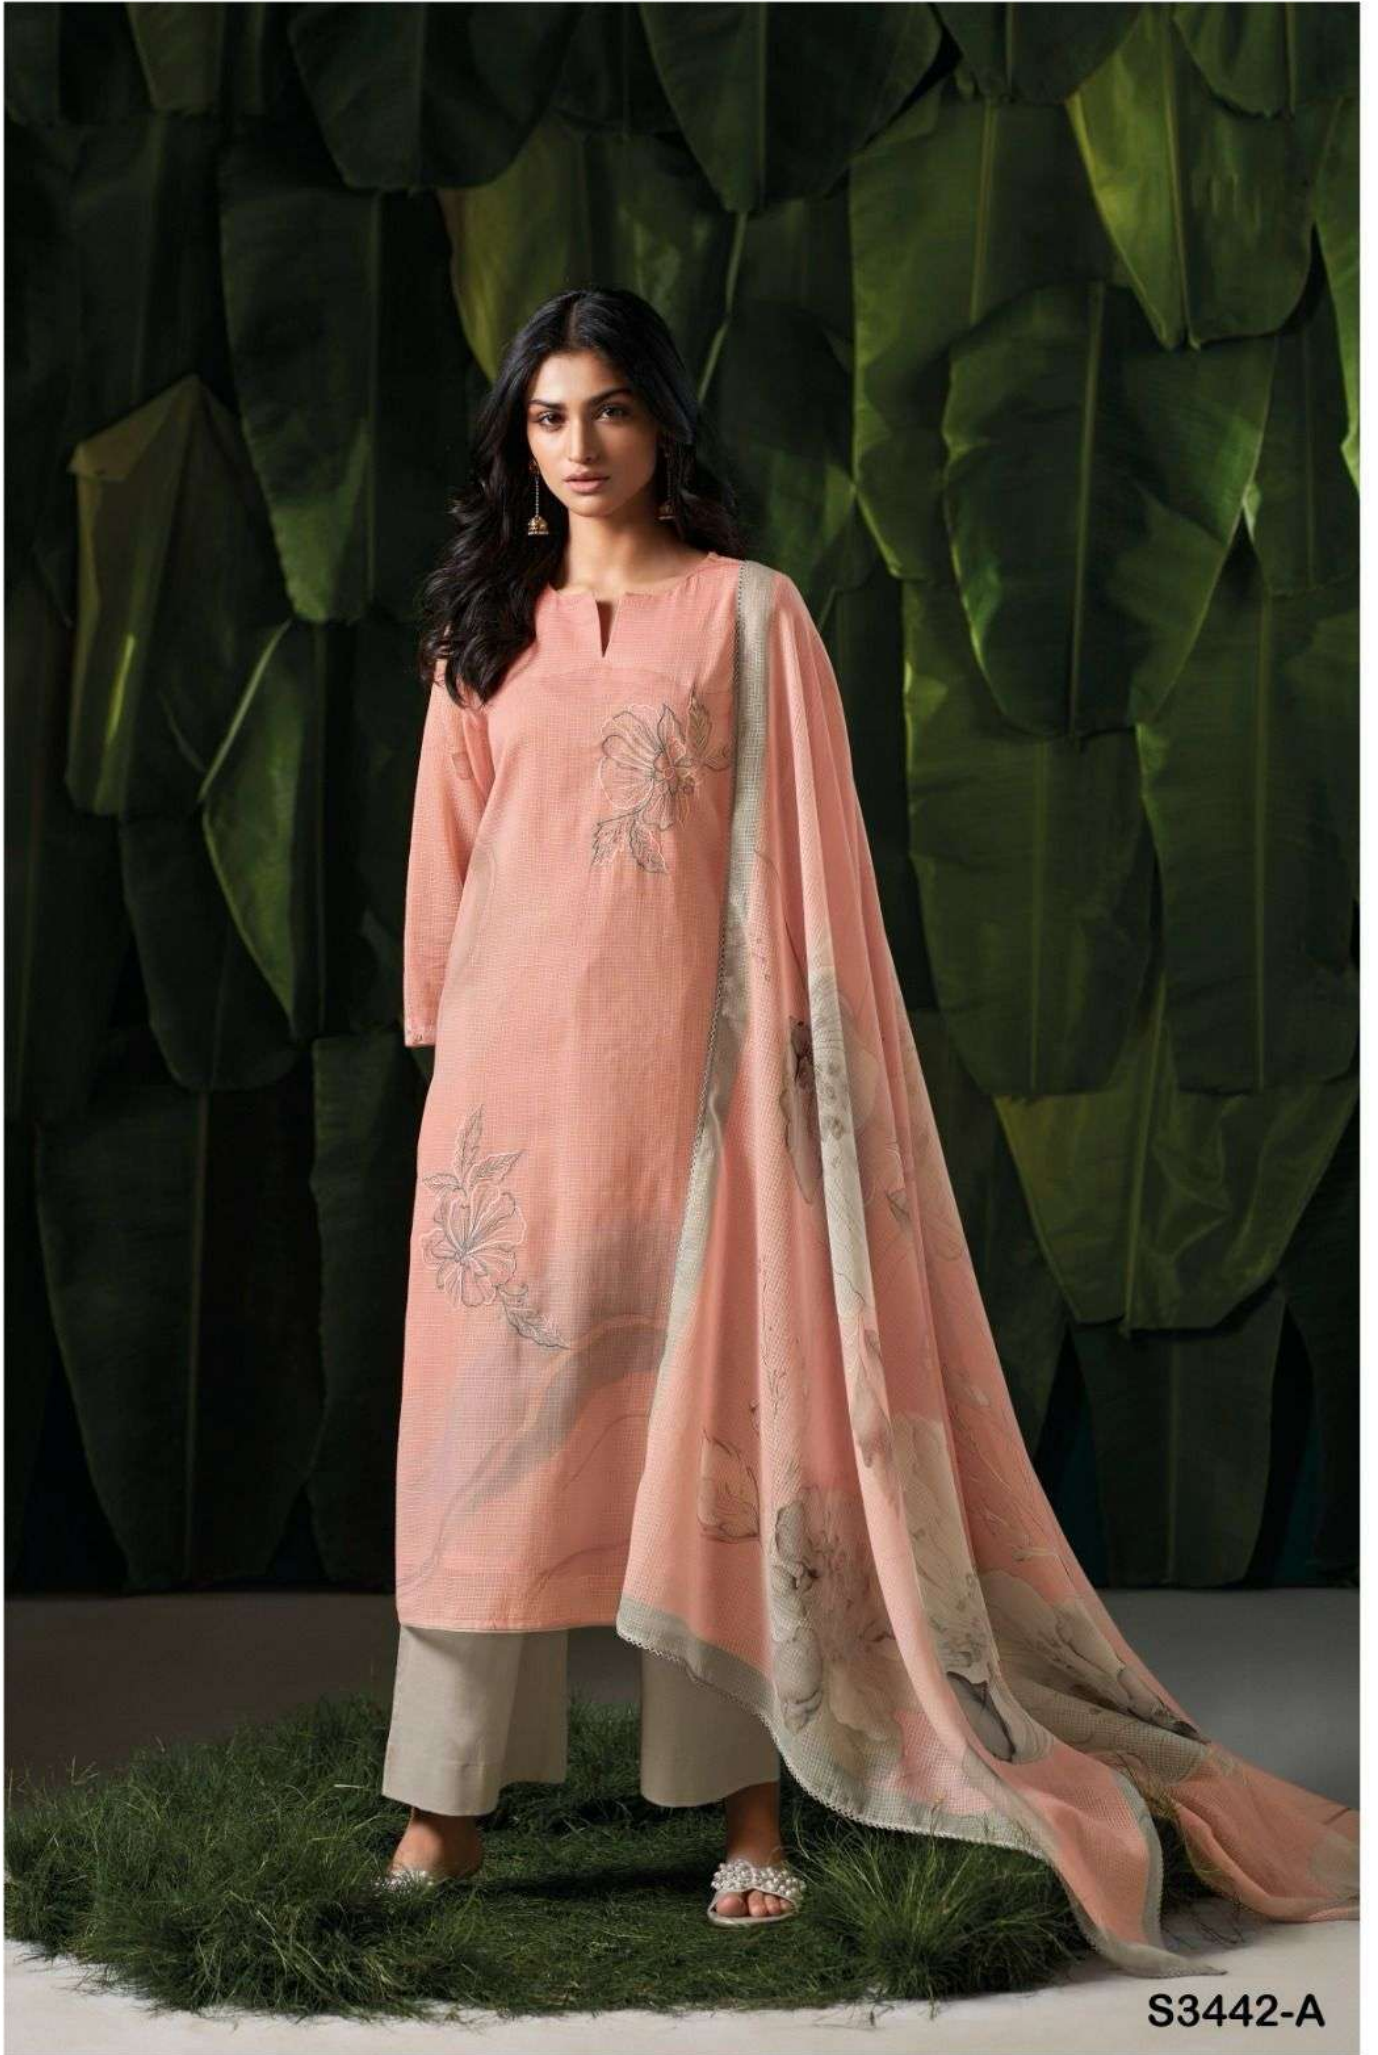

Ganga®
Beverly
S3442

S3442-D

PRODUCT NAME	BEVERLY
D.NO.	S3442
DESCRIPTION	<p>TOP PREMIUM COTTON KOTA PRINTED WITH EMBROIDERY, SOLID COTTON BORDER ON DAMAN.</p> <p>BOTTOM PREMIUM COTTON SOLID COLOR.</p> <p>DUPATTA PREMIUM COTTON KOTA PRINTED WITH CROCHET LACE BORDER.</p>
HSN CODE	520851
WHOLESALE PRICE	1525/- EACH+GST(EXTRA)

S3442-A

Ganga®
Beverly
S3442

S3442-B

S3442-C