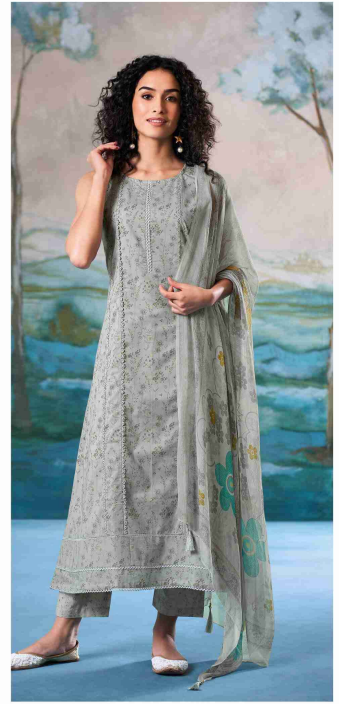

10248

Reyna®
Kirti
कीर्ति