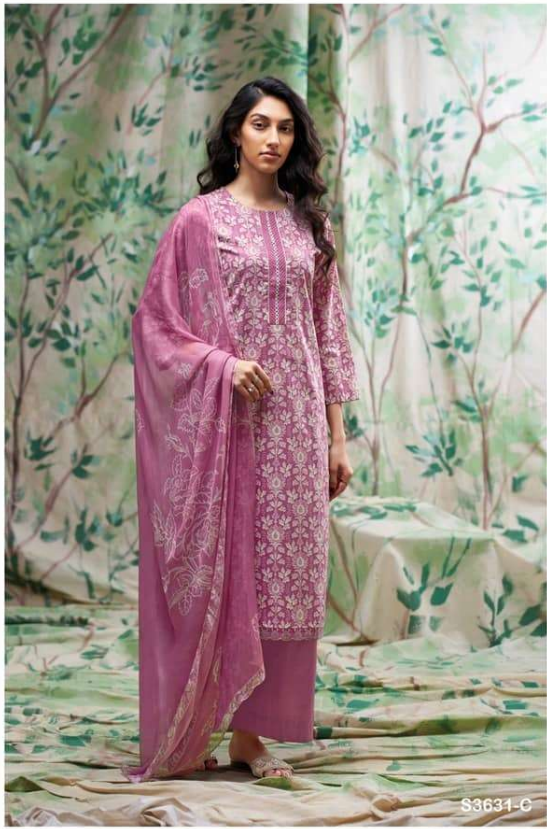

Ganga®
Bexley
S3631

Ganga®

S3631-B

Ganga®

S3631-C

Ganga®

Ganga®

S3631-A

S3631-B

S3631-C

S3631-D

Ganga®
Bexley
S3631- A/B/C/D

S3631-D

S3631-C

PRODUCT NAME	<i>BEXLEY</i>
D.NO.	S3631
DESCRIPTION	<p>TOP PREMIUM COTTON PRINTED WITH EMBROIDERY ON NECK & DAMAN, CROCHET LACE ON NECK.</p> <p>BOTTOM PREMIUM COTTON SOLID COLOR</p> <p>DUPATTA PREMIUM PURE CHIFFON PRINTED</p>
HSN CODE	520851
WHOLESALE PRICE	1440/- EACH+GST(EXTRA) MOQ : 64 PCS