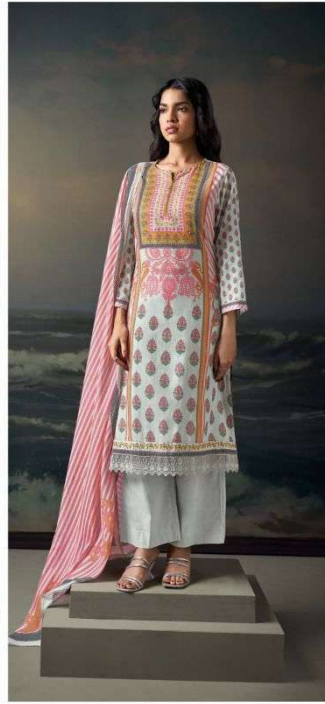

Ganga®
Diora
S3635

S3635-A

S3635-B

S3635-C

S3635-D

Ganga®
Diora
S3635- A/B/C/D

S3635-D

Ganga®

S3635-C

S3635-A

S3635-B

Ganga®

S3635-D

PRODUCT NAME	DIORA
D.NO.	S3635
DESCRIPTION	<p>TOP PREMIUM PURE MUL PRINTED WITH HAND WORK & EMBROIDERY LACE ON DAMAN</p> <p>BOTTOM PREMIUM COTTON SOLID COLOR</p> <p>DUPATTA PREMIUM PURE MUL PRINTED WITH CROCHET LACE BORDER.</p>
HSN CODE	520851
WHOLESALE PRICE	1735/- EACH+GST(EXTRA) <i>MOQ : 64 PCS</i>