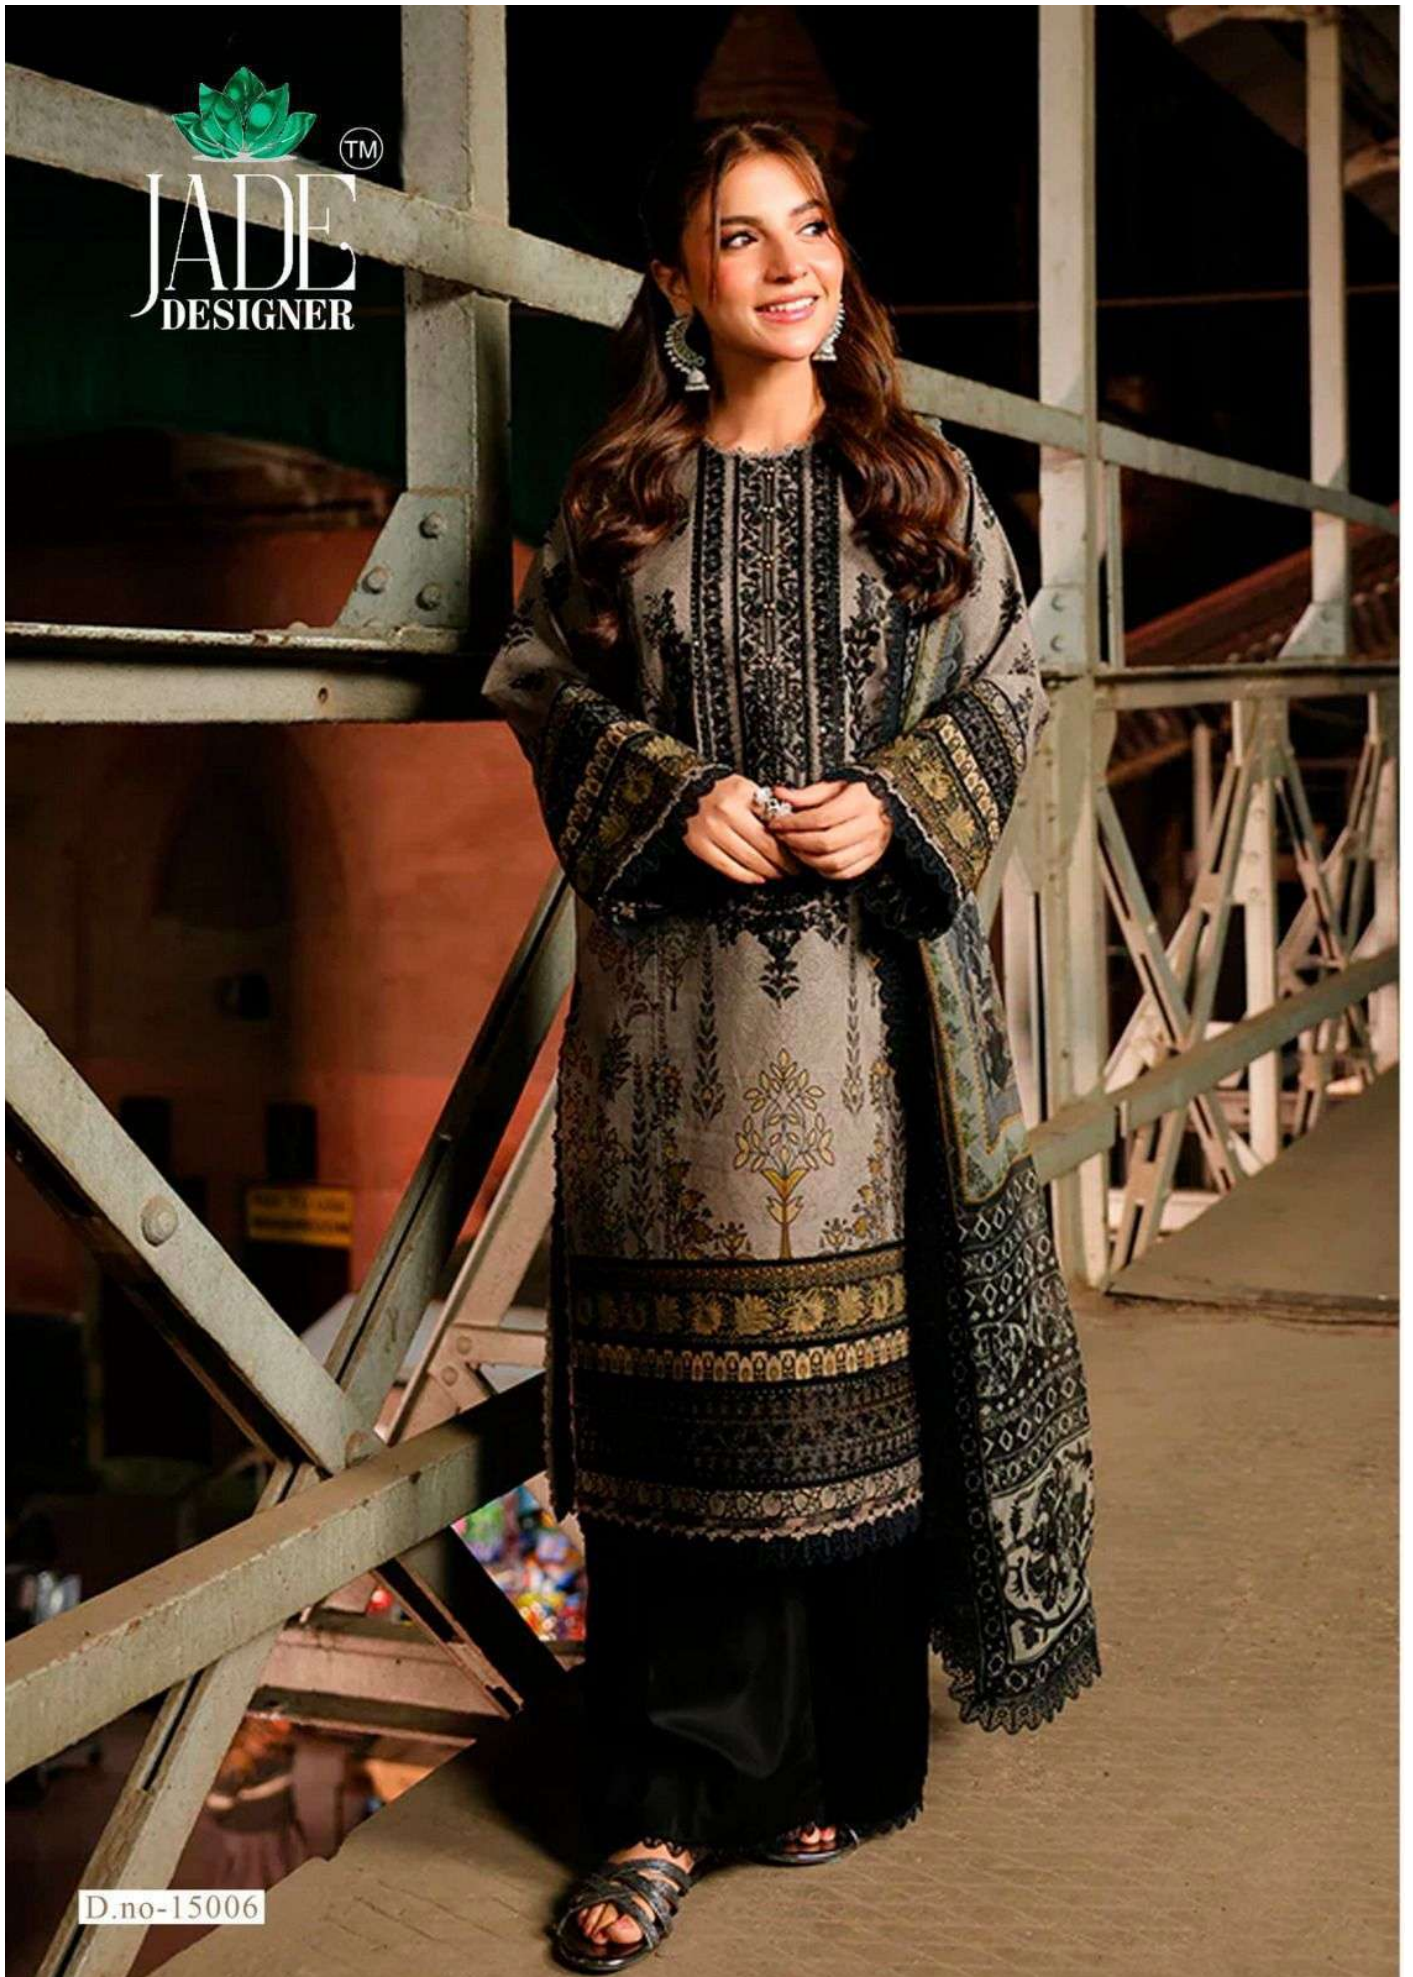

JADE
DESIGNER™

D.no-15006