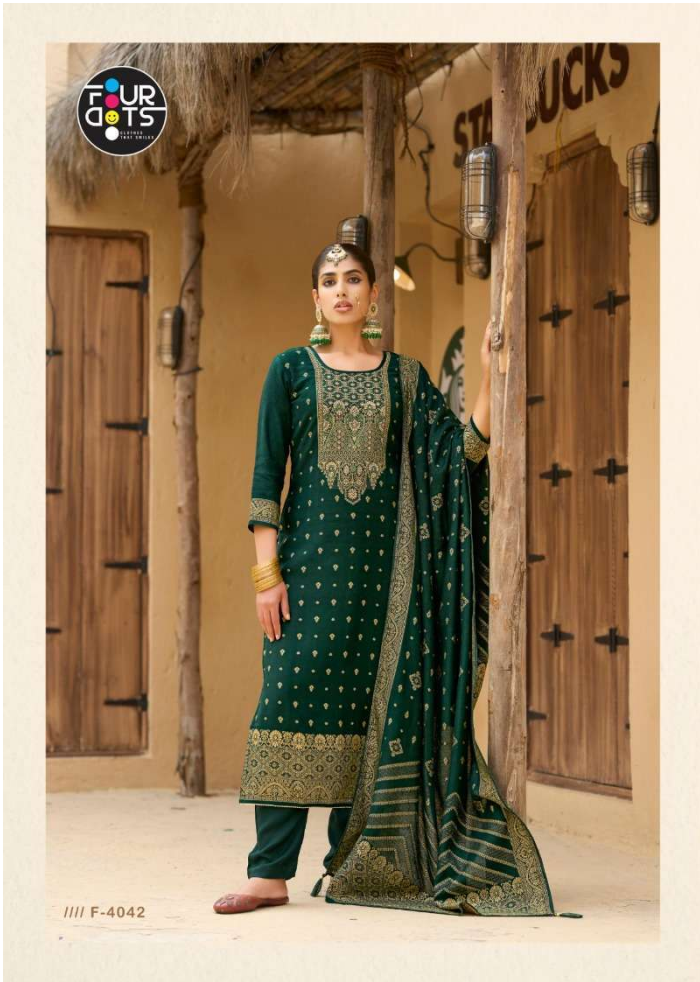

AMELIA

AT FIRST GLANCE, SHE SEEMS UNREAL. ♦♦

//// F-4043

◆◆ STYLE STATEMENT GORGEOUS

//// F-4044

IT GIVES YOU HOT LOOK FOR TRENDS

● ● ●
//// F-4041

F-4041

F-4042

F-4043

F-4044

- TOP - VISCOS PASHMINA JEQUARD WITH JARKAN WORK
- BOTTOM - VISCOS PASHMINA
- DUPATTA - VISCOS PASHMINA JEQUARD
- DESIGNS - 04

CATALOGUE :-

AMELIA

RATE :- 1295 /-

F-4041

F-4042

F-4043

F-4044

[TOP]
VISCOS PASHMINA JEQUARD WITH JARKAN WORK

[BOTTOM]
VISCOS PASHMINA

[DUPATTA]
VISCOS PASHMINA JEQUARD