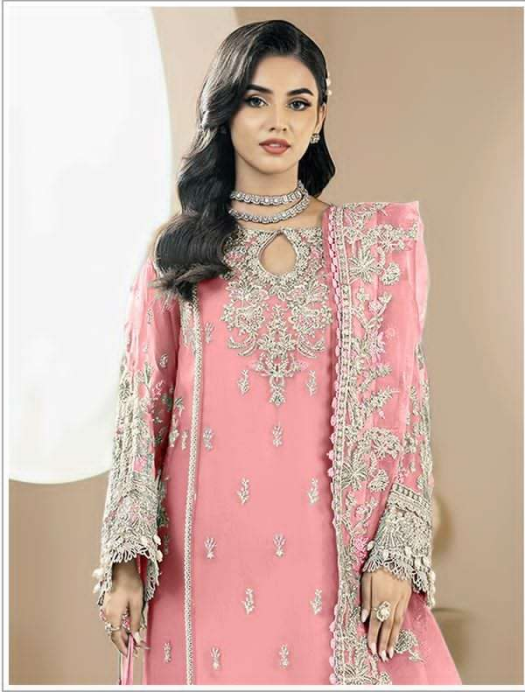

Chiffons

SF-5521-B

TOP:- EMBROIDERED HEAVY CHIFFON
WITH HEAVY HAND KHATLI WORK
DUPATTA:- CHIFFON EMBROIDERED
BOTTOM / INNER:- FRENCH

☒ DRY CLEAN ONLY
☒ DO NOT USE ANY BLEACH OR RTAN REMOVING CHEMICAL
☒ IRON THE FABRIC AT MODERATE TEMPERATURE

DISCLAIMER:

COLORS MIGHT APPEAR SLIGHTLY DIFFERENT DUE TO
PHOTOGRAPHIC/LIGHTING EQUIPMENT USED
SOME ACCESSORIES/EMBELLISHMENTS USED ARE ONLY FOR
SHOOT PURPOSES AND NOT PART OF THE ACTUAL SUIT