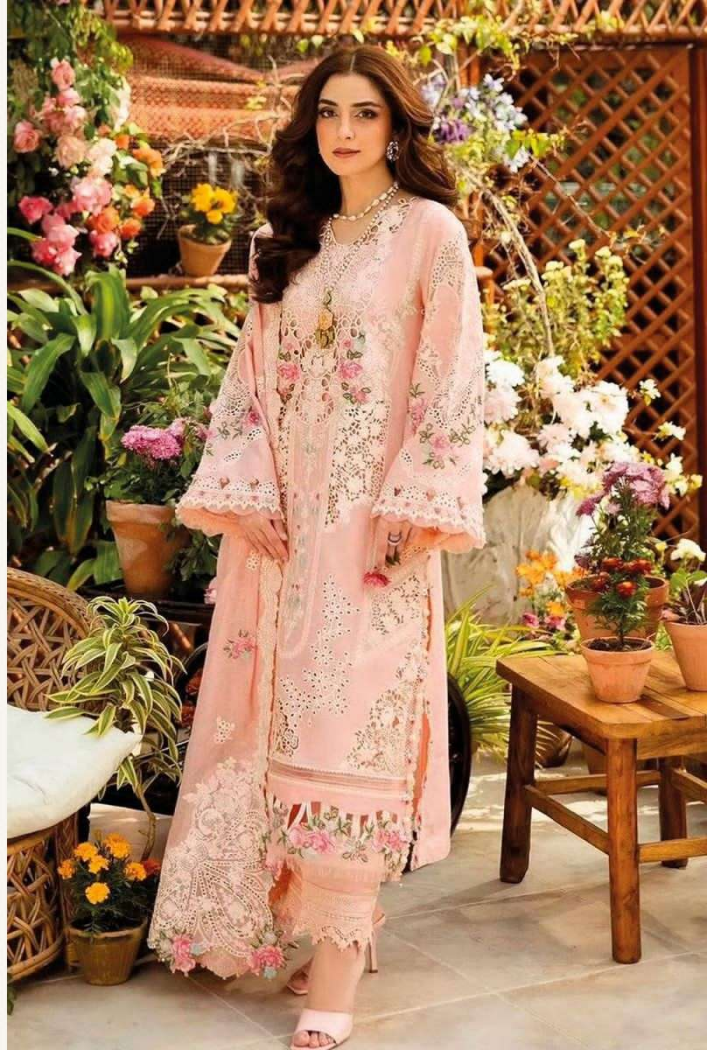

DEEPSY[®]

suits

ELAF

LUXURY LAWN-25-3

NX

1393

DS

1395