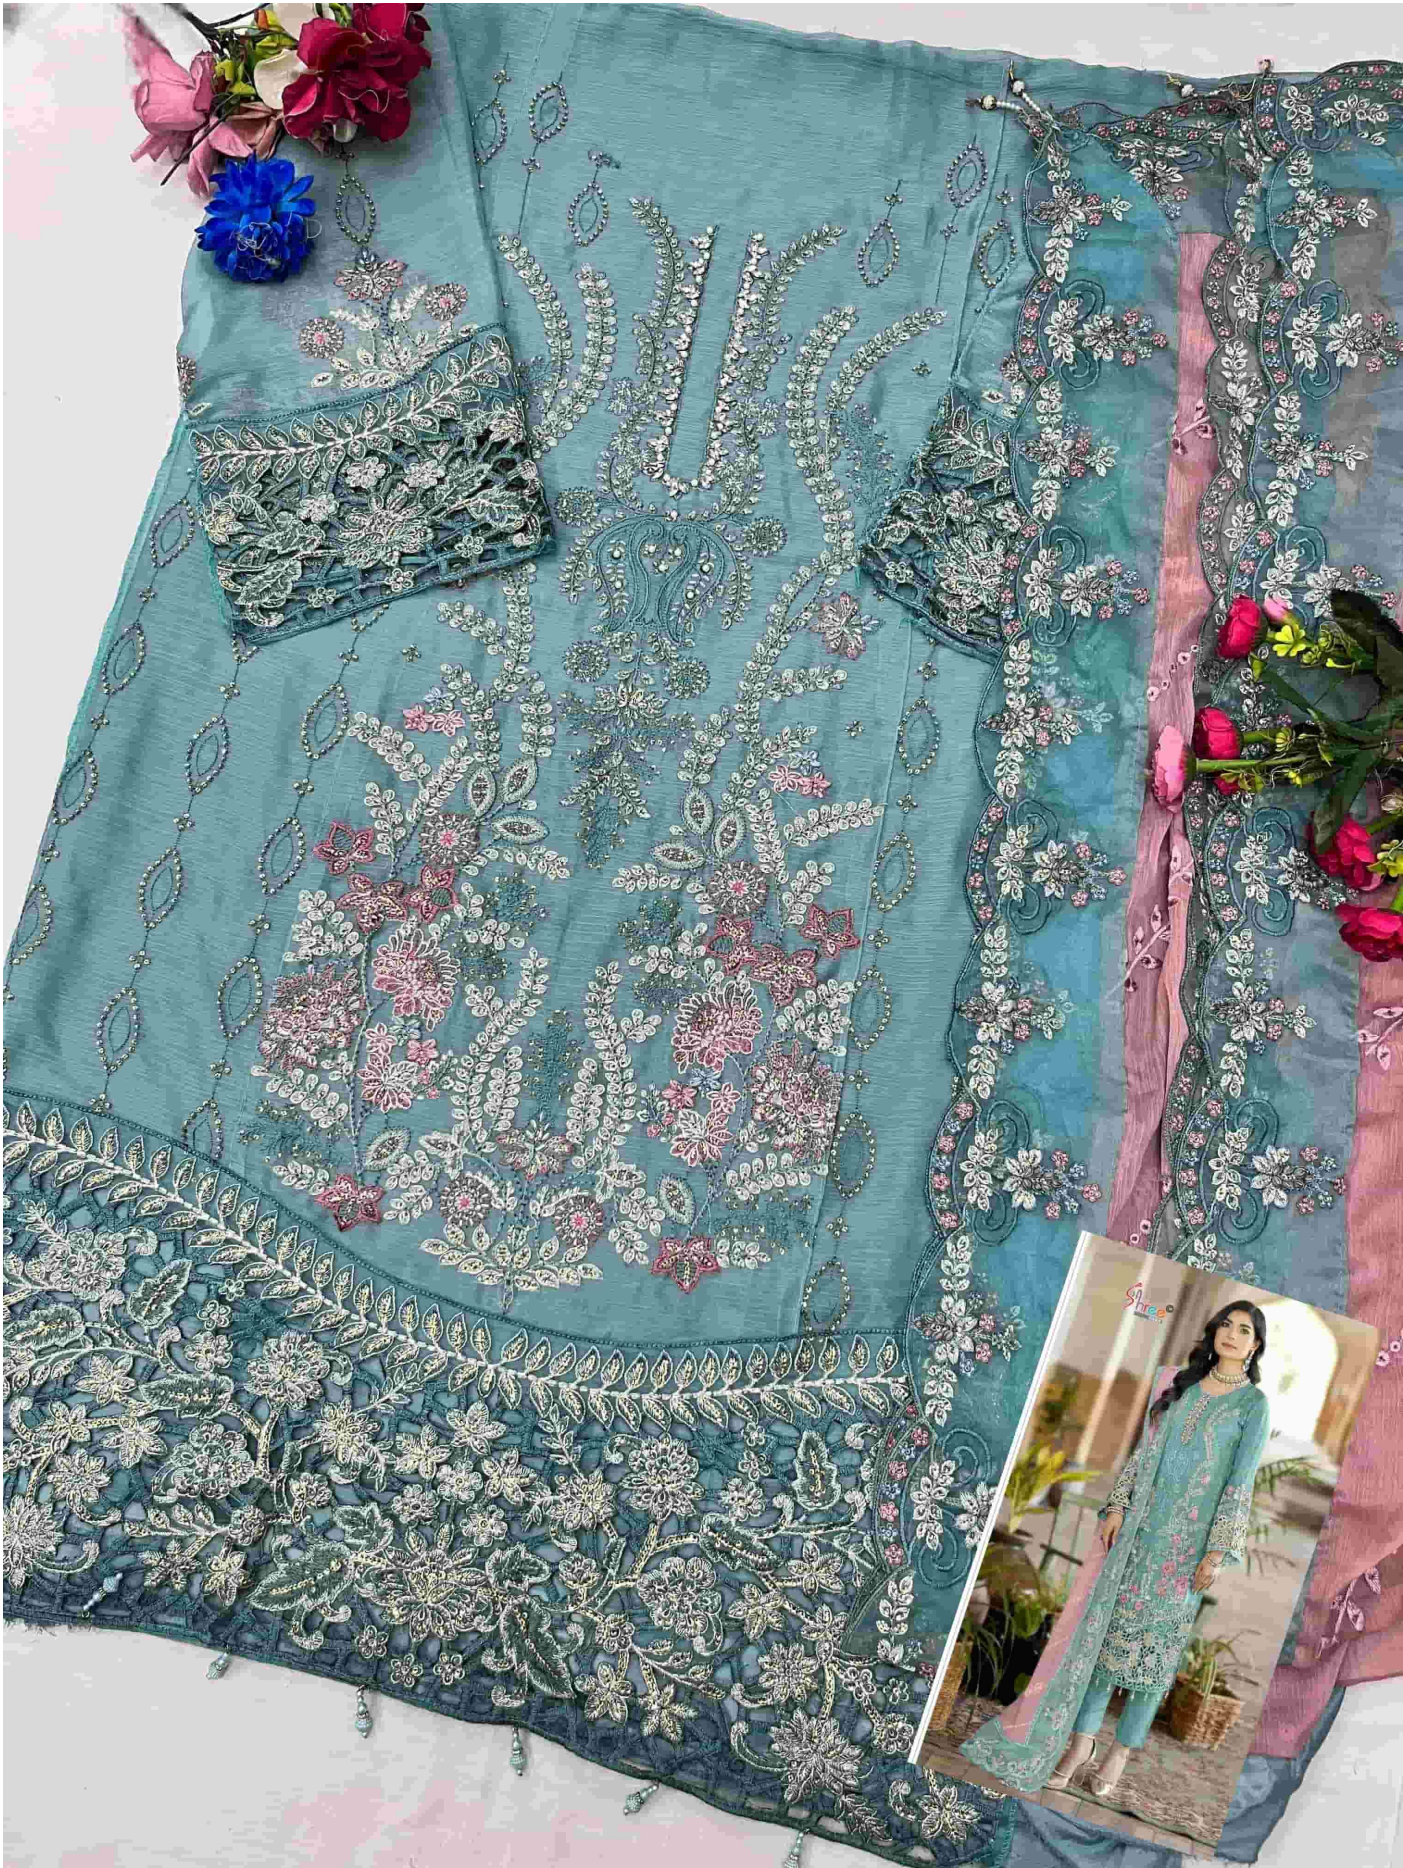

Chiffons

SF-5539-C

**TOP:- EMBROIDERED HEAVY CHIFFON
WITH HEAVY HAND KHATLI WORK**

DUPATTA:- CHIFFON EMBROIDERED

BOTTOM / INNER:- FRENCH

☒ DRY CLEAN ONLY
⚠ DO NOT USE ANY BLEACH OR RTAN REMOVING CHEMICAL
☑ IRON THE FABRIC AT MODERATE TEMPERATURE

DISCLAIMER:

COLORS MIGHT APPEAR SLIGHTLY DIFFERENT DUE TO
PHOTOGRAPHIC/LIGHTING EQUIPMENT USED
SOME ACCESSORIES/EMBELLISHMENTS USED ARE ONLY FOR
SHOOT PURPOSES AND NOT PART OF THE ACTUAL SUIT

Chiffons

TOP:- EMBROIDERED HEAVY CHIFFON
WITH HEAVY HAND KHATLI WORK
DUPATTA:- CHIFFON EMBROIDERED
BOTTOM / INNER:- FRENCH

SF-5539

SF-5539-B

SF-5539-C

SF-5539-D

Chiffons

SF-5539

**TOP:- EMBROIDERED HEAVY CHIFFON
WITH HEAVY HAND KHATLI WORK**

DUPATTA:- CHIFFON EMBROIDERED