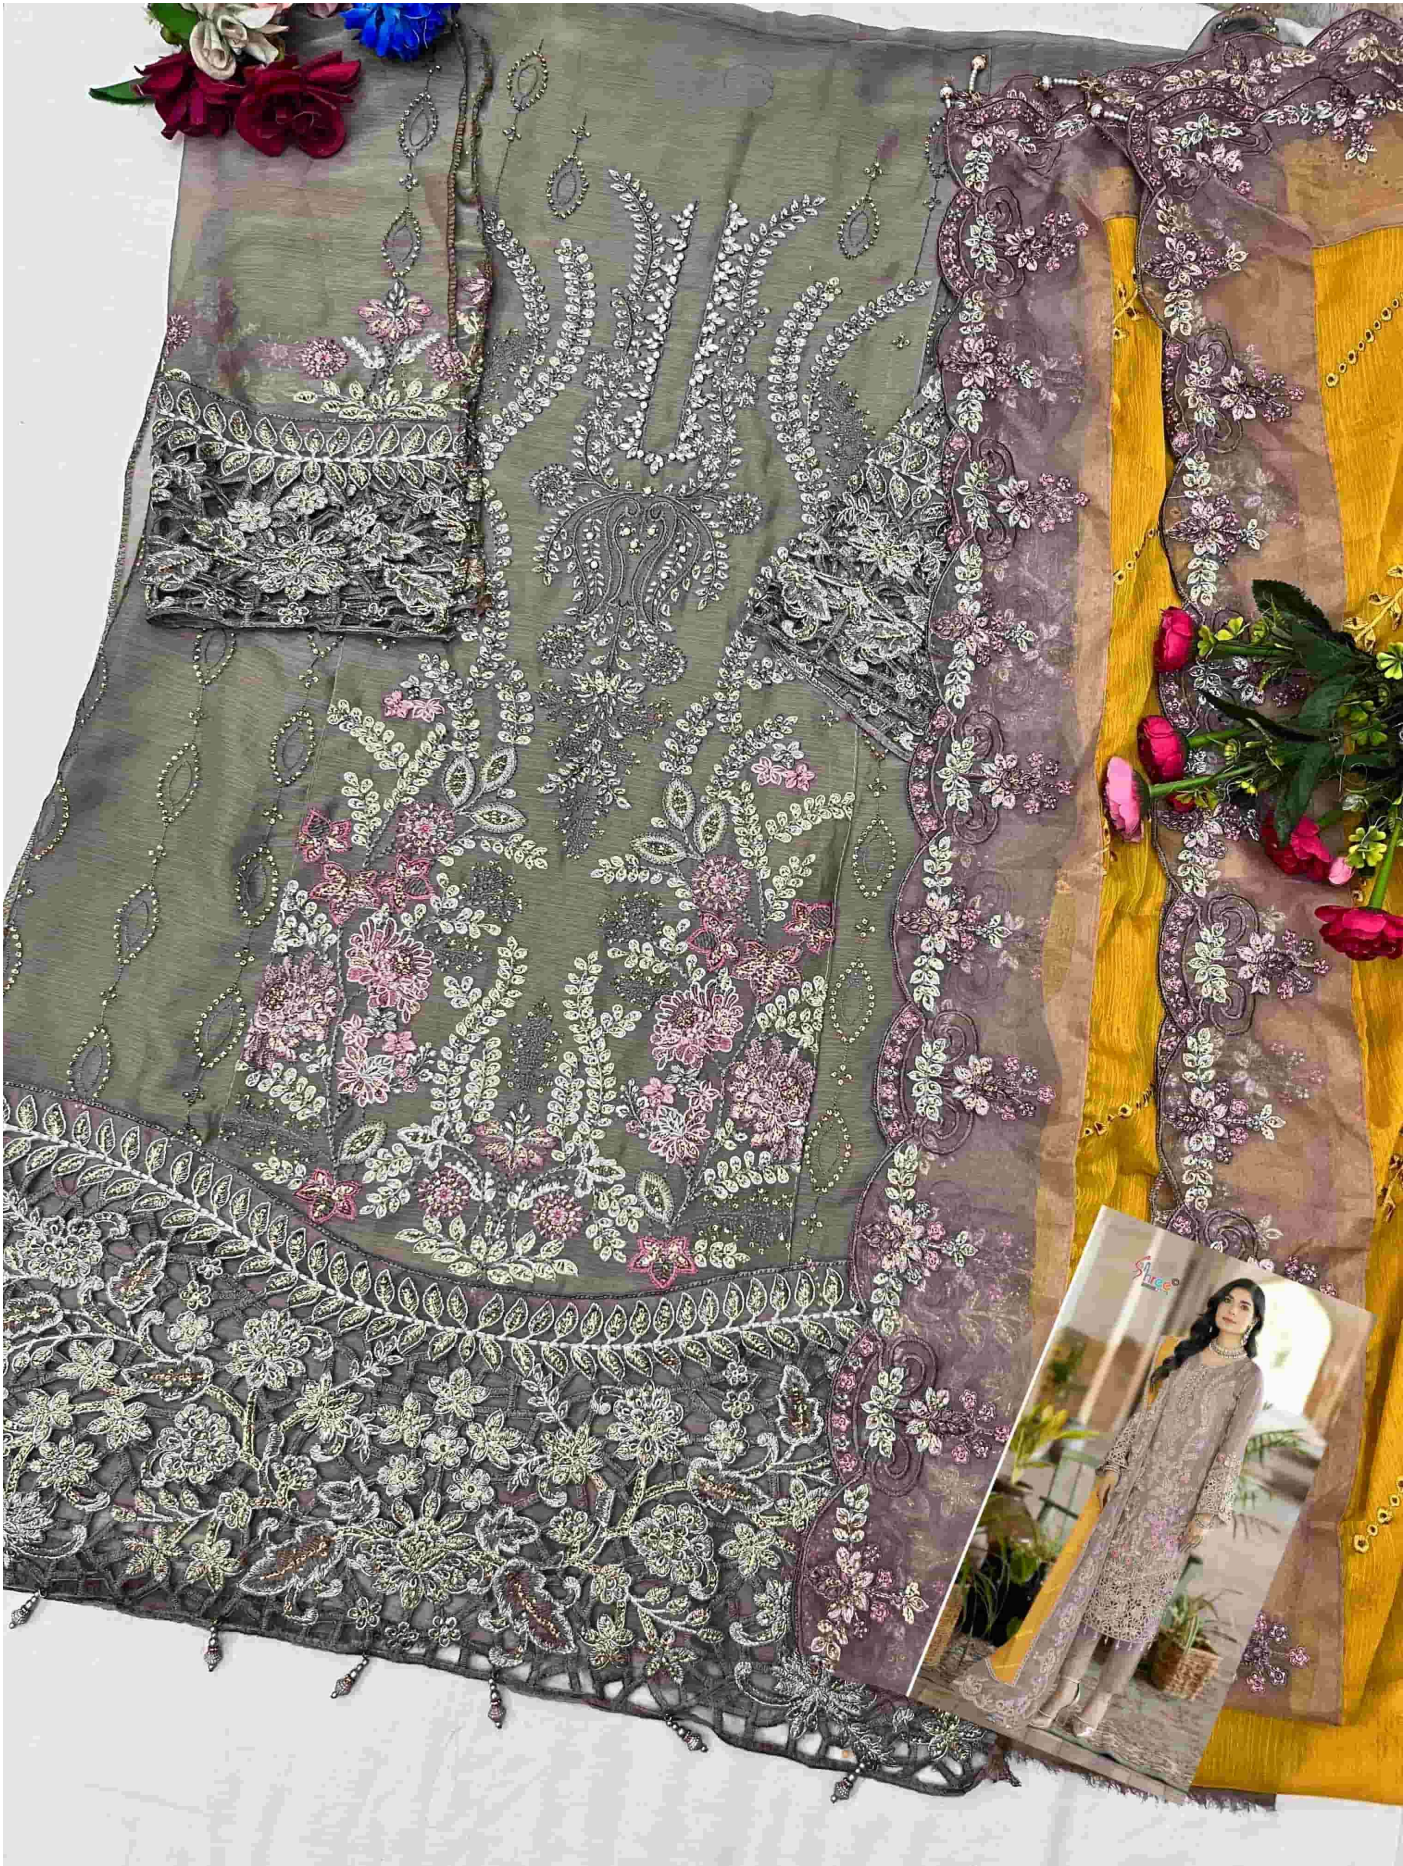

Chiffons

SF-5539-C

**TOP:- EMBROIDERED HEAVY CHIFFON
WITH HEAVY HAND KHATLI WORK**

DUPATTA:- CHIFFON EMBROIDERED

BOTTOM / INNER:- FRENCH

☒ DRY CLEAN ONLY
⚠ DO NOT USE ANY BLEACH OR RTAN REMOVING CHEMICAL
☑ IRON THE FABRIC AT MODERATE TEMPERATURE

DISCLAIMER:

COLORS MIGHT APPEAR SLIGHTLY DIFFERENT DUE TO
PHOTOGRAPHIC/LIGHTING EQUIPMENT USED
SOME ACCESSORIES/EMBELLISHMENTS USED ARE ONLY FOR
SHOOT PURPOSES AND NOT PART OF THE ACTUAL SUIT

Chiffons

TOP:- EMBROIDERED HEAVY CHIFFON
WITH HEAVY HAND KHATLI WORK
DUPATTA:- CHIFFON EMBROIDERED
BOTTOM / INNER:- FRENCH

SF-5539

SF-5539-B

SF-5539-C

SF-5539-D

Chiffons

SF-5539

**TOP:- EMBROIDERED HEAVY CHIFFON
WITH HEAVY HAND KHATLI WORK**

DUPATTA:- CHIFFON EMBROIDERED