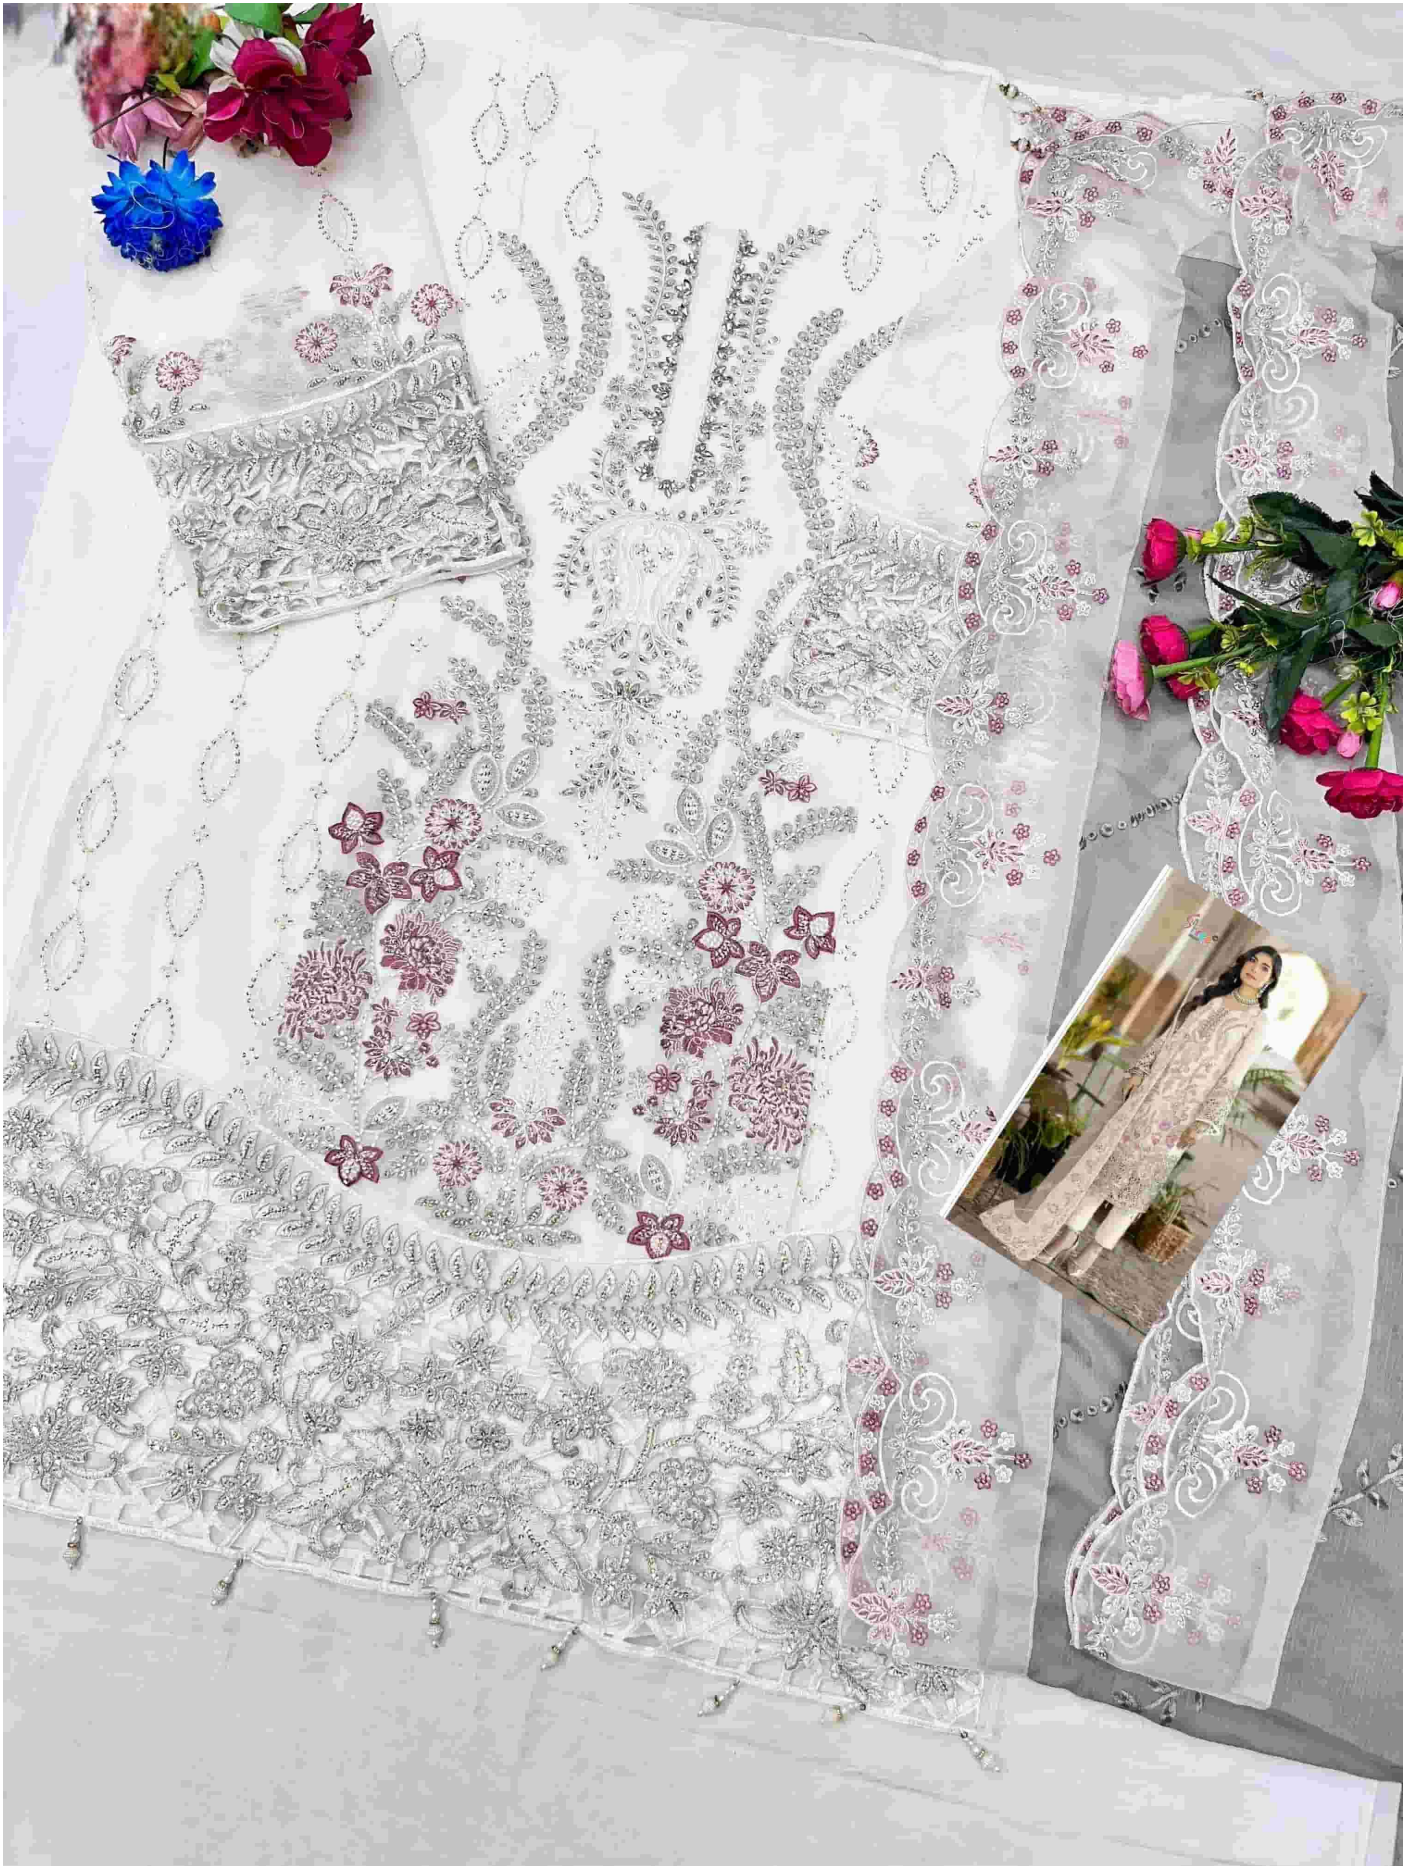

DISCLAIMER:

COLORS MIGHT APPEAR SLIGHTLY DIFFERENT DUE TO
PHOTOGRAPHIC/LIGHTING EQUIPMENT USED
SOME ACCESSORIES/EMBELLISHMENTS USED ARE ONLY FOR
SHOOT PURPOSES AND NOT PART OF THE ACTUAL SUIT

Chiffons

TOP:- EMBROIDERED HEAVY CHIFFON
WITH HEAVY HAND KHATLI WORK
DUPATTA:- CHIFFON EMBROIDERED
BOTTOM / INNER:- FRENCH

SF-5539

SF-5539-B

SF-5539-C

SF-5539-D

Chiffons

SF-5539

**TOP:- EMBROIDERED HEAVY CHIFFON
WITH HEAVY HAND KHATLI WORK**

DUPATTA:- CHIFFON EMBROIDERED