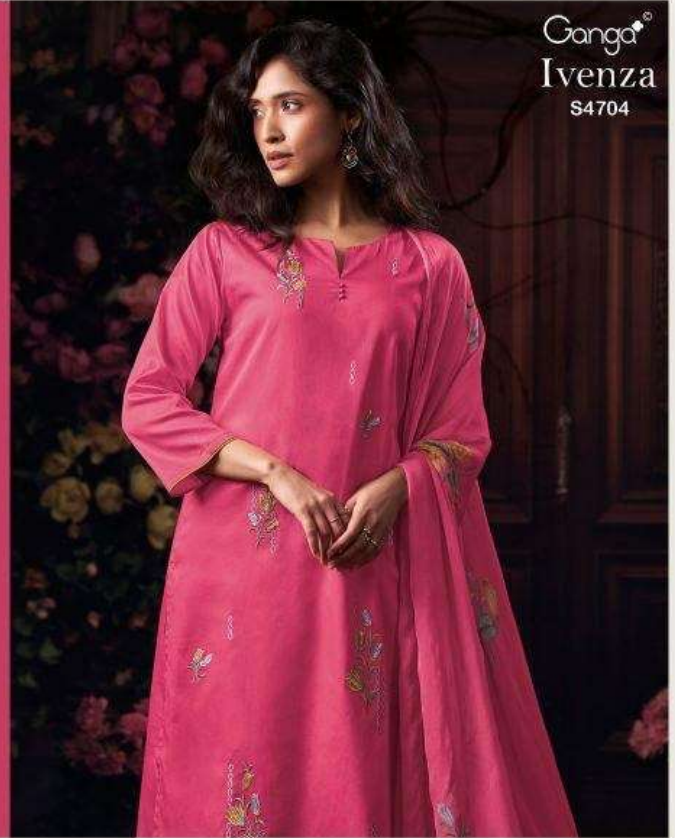

Ganga[®]
Ivenza
S4704

Ganga[®]

S4704-D

Ganga®

Ganga®
Ivenza
S4704

Ivenza
S4704

—DESCRIPTION—

~TOP~

PREMIUM COTTON SATIN SOLID COLOR WITH EMBROIDERY, SOLID COLOR BORDER ON DAMAN.

~BOTTOM~

PREMIUM COTTON SATIN SOLID COLOR

~DUPATTA~

PREMIUM PURE CHIFFON PRINTED.

WHOLE SALE PRICE
1390/- EACH+GST(EXTRA)

MOQ : 64 PCS
HSN CODE- 520831