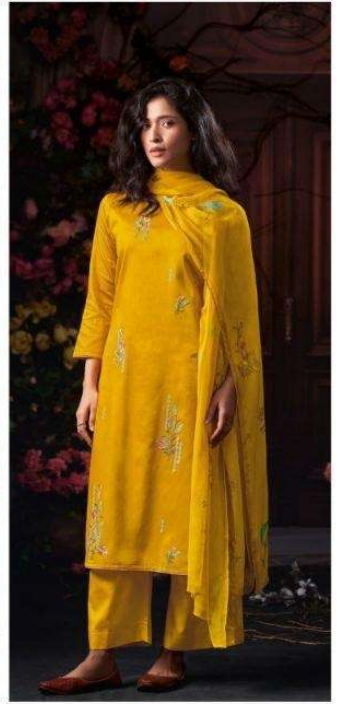

S4704-D

Ganga®
Ivenza
S4704- A/B/C/D