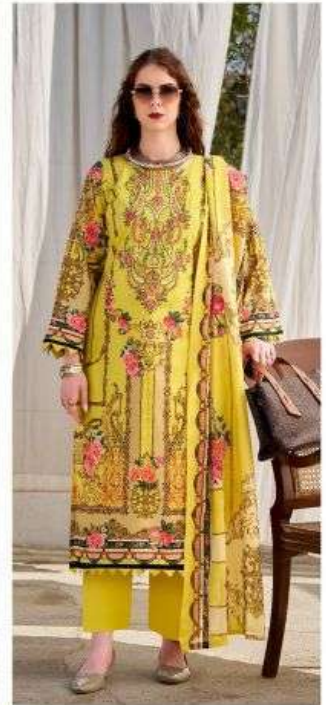

# Naira Vol-137

968-001

968-002

968-003

968-004

968-005

968-006

968-007

968-008

TREND AURA

Contemporary fashion thrives on clarity strong silhouettes shape identity minimal styling sharpens elegance confidence elevates every detail style becomes unforgettable.

968-006

MODERN EDGE