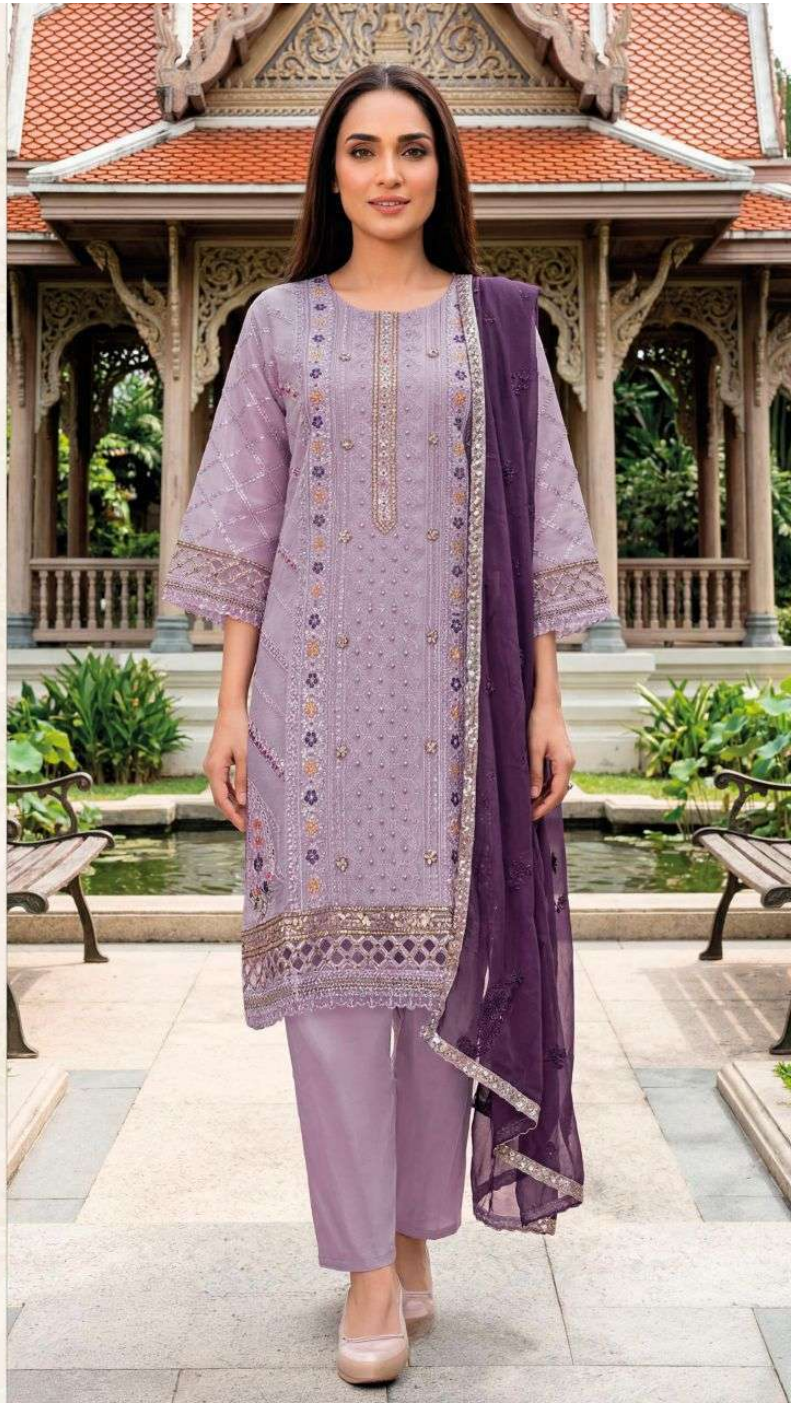

SR-2236 A

READY MADE
COLLECTION

CARE INSTRUCTIONS

- DO NOT USE ANY TYPE OF BLEACH OR STAIN REMOVING CHEMICALS
- DO NOT OVER EXPOSE DAMP FABRIC TO STRONG SUNLIGHT
- IRON AT MODERATE TEMPERATURE