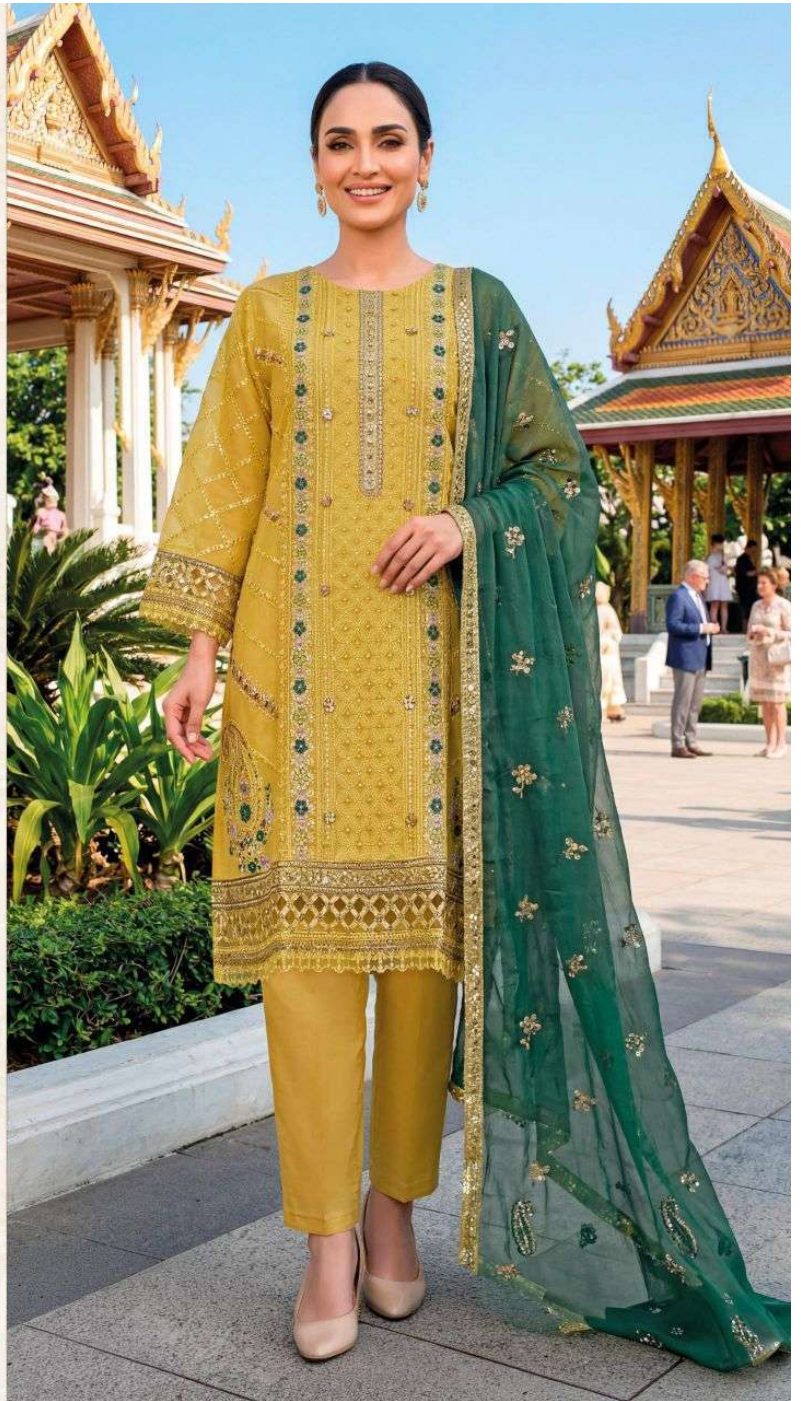

SR-2236 B

READY MADE
COLLECTION

CARE INSTRUCTIONS

- DO NOT USE ANY TYPE OF BLEACH OR STAIN REMOVING CHEMICALS
- DO NOT OVER EXPOSE DAMP FABRIC TO STRONG SUNLIGHT
- IRON AT MODERATE TEMPERATURE