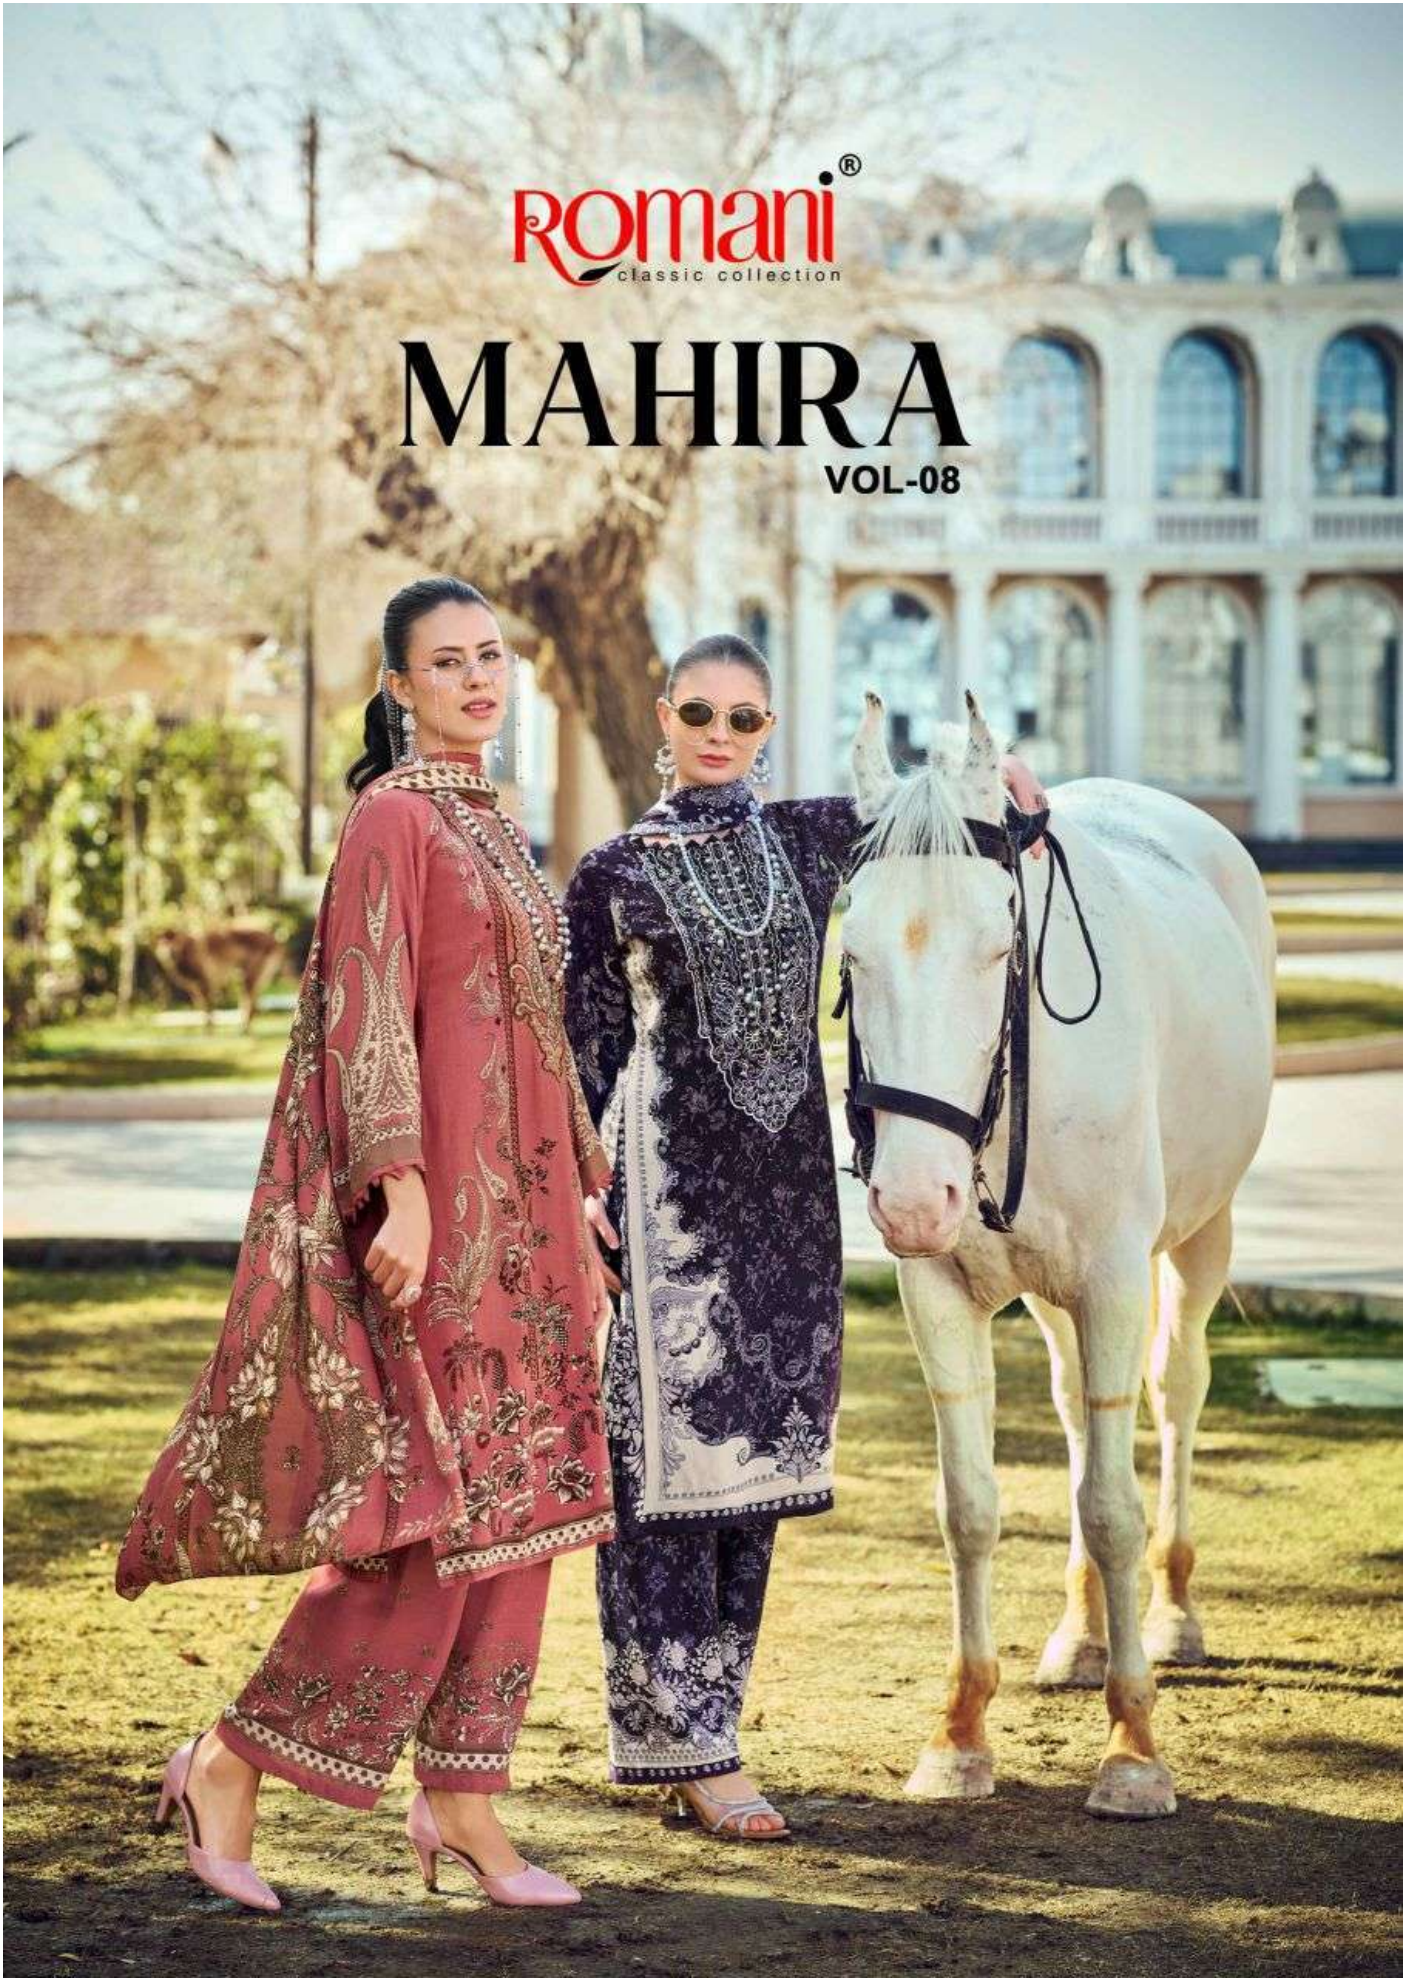

ROMANI[®]
classic collection

MAHIRA

VOL-08

Trend

Showcasing an unparalleled collection of season's best fashion trends!

1143-002

ROMANI[®]
classic collection

*Enfold the dainty detail while you
adorn this suit set with dupatta.*

Dainty details

1143-003

Fashion Fair

Confidence

Conquer the universe with your confident smile!

ROMANI
classic collection

1143-001

Your dream attire is here with a whip of pure bliss.