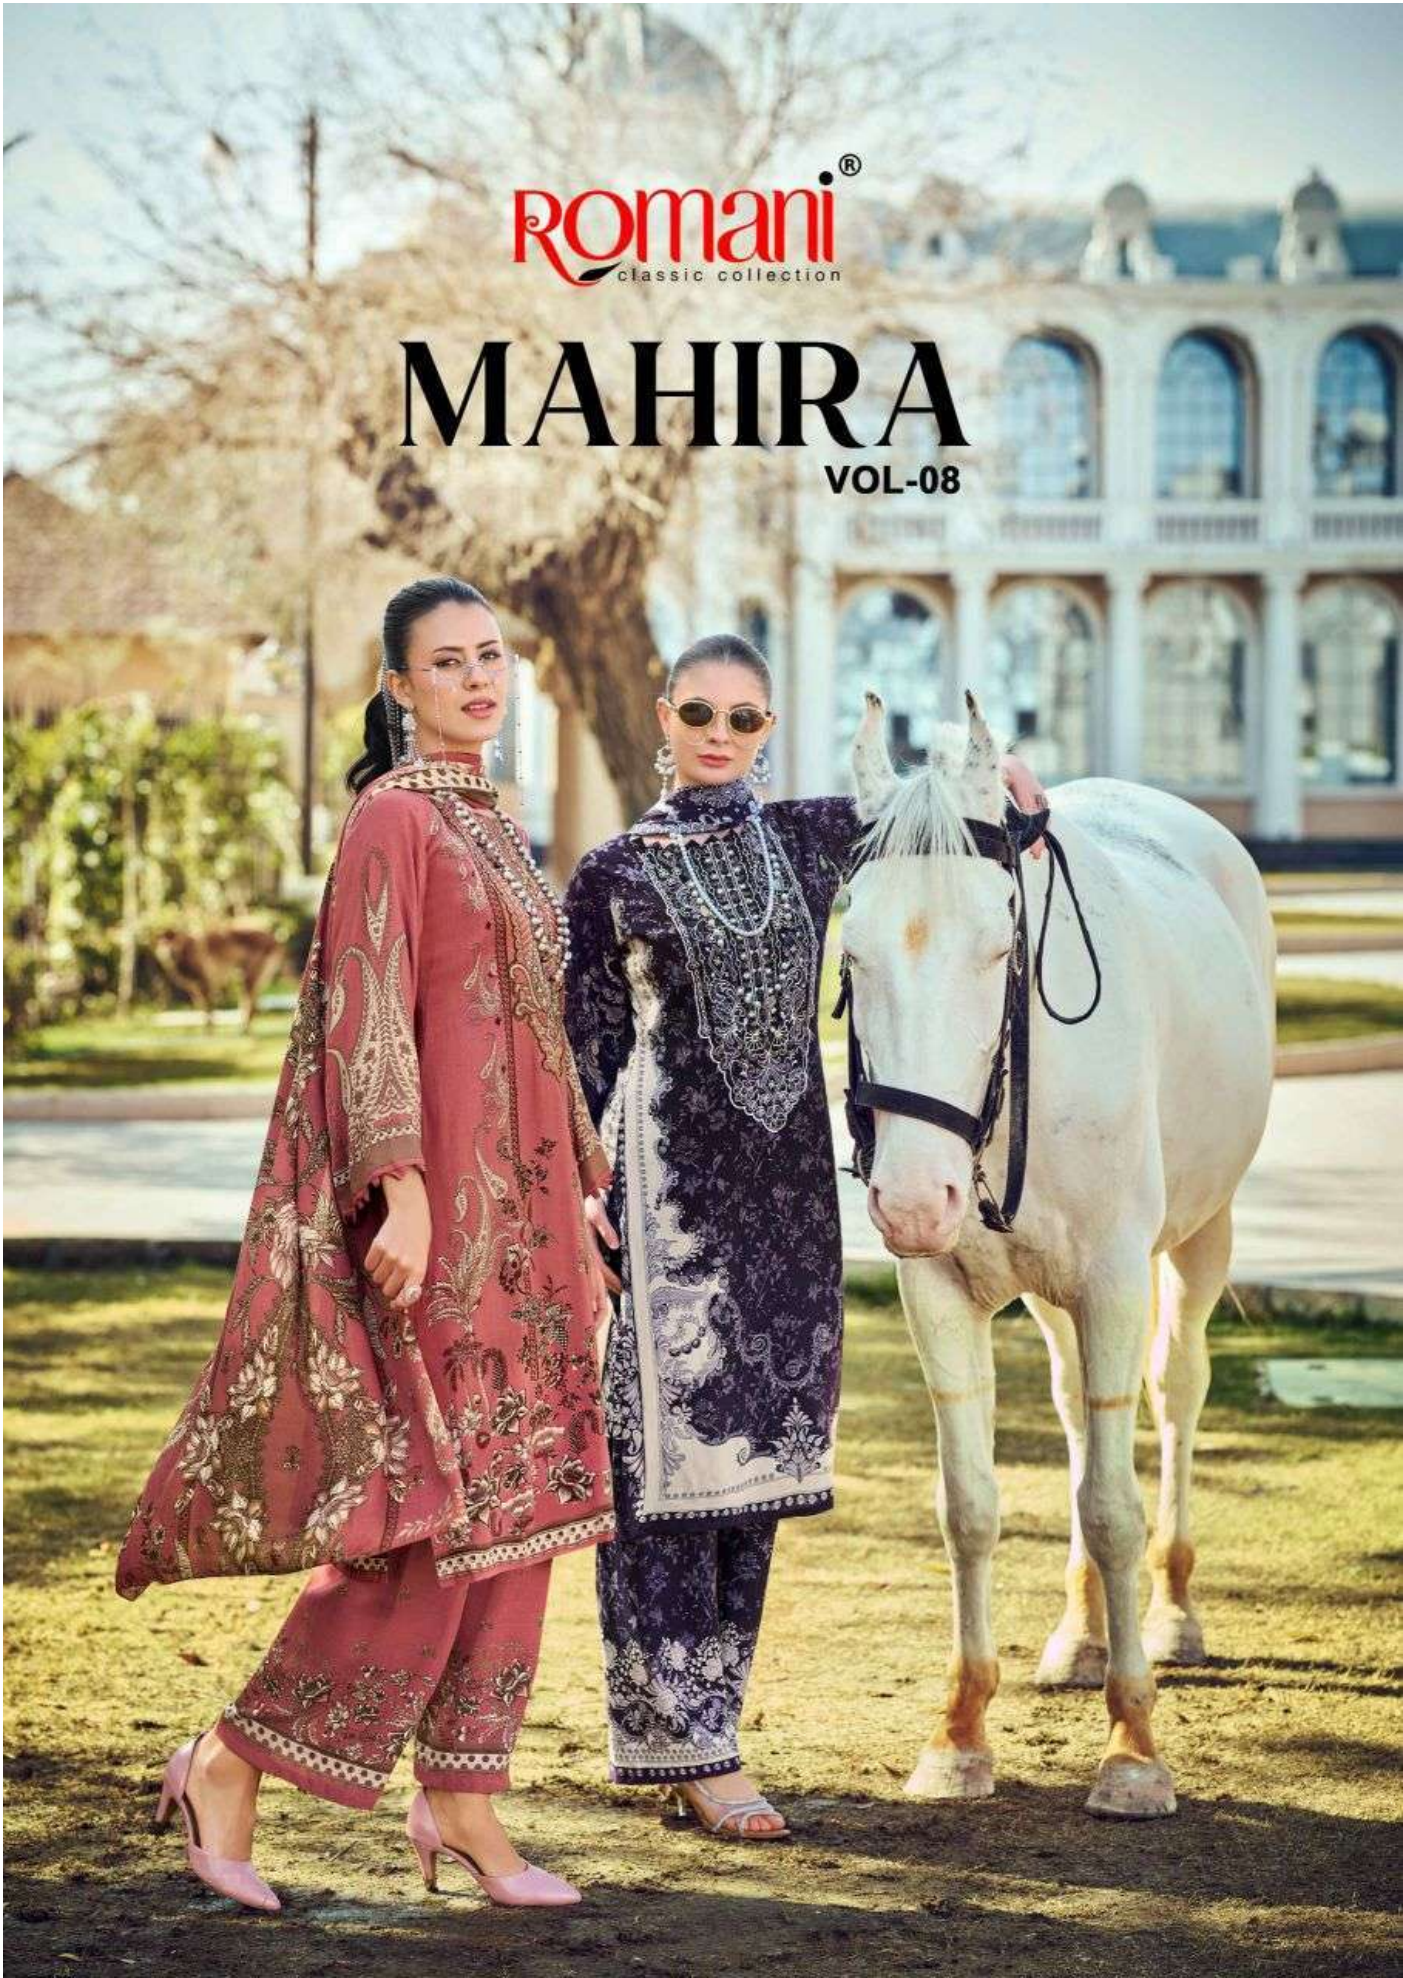

ROMANI®
classic collection

MAHIRA

VOL-08