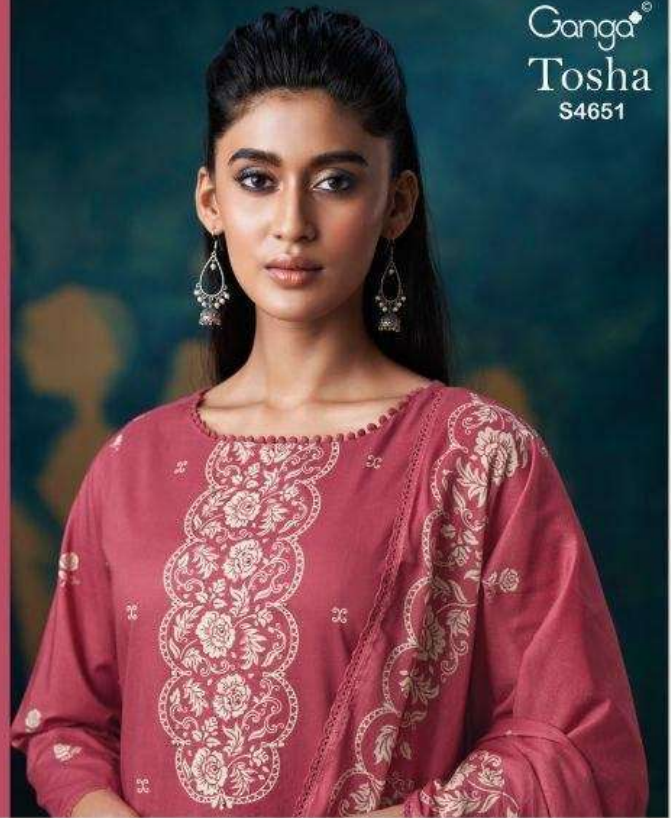

Ganga[®]
Tosha
S4651

Ganga[®]

S4651-B

Ganga[®]
S4651-C

Ganga[®]
S4651-A

Ganga®

Ganga®
Tosha
S4651

Tosha
S4651

—DESCRIPTION—

~TOP~

PREMIUM COTTON PRINTED WITH HAND EMBROIDERY,
HAND WORK, EMBROIDERY LACE ON DAMAN.

~BOTTOM~

PREMIUM COTTON SOLID COLOR

~DUPATTA~

PREMIUM COTTON MUL PRINTED WITH CROCHET
LACE BORDER.

WHOLE SALE PRICE
1590/- EACH+GST(EXTRA)