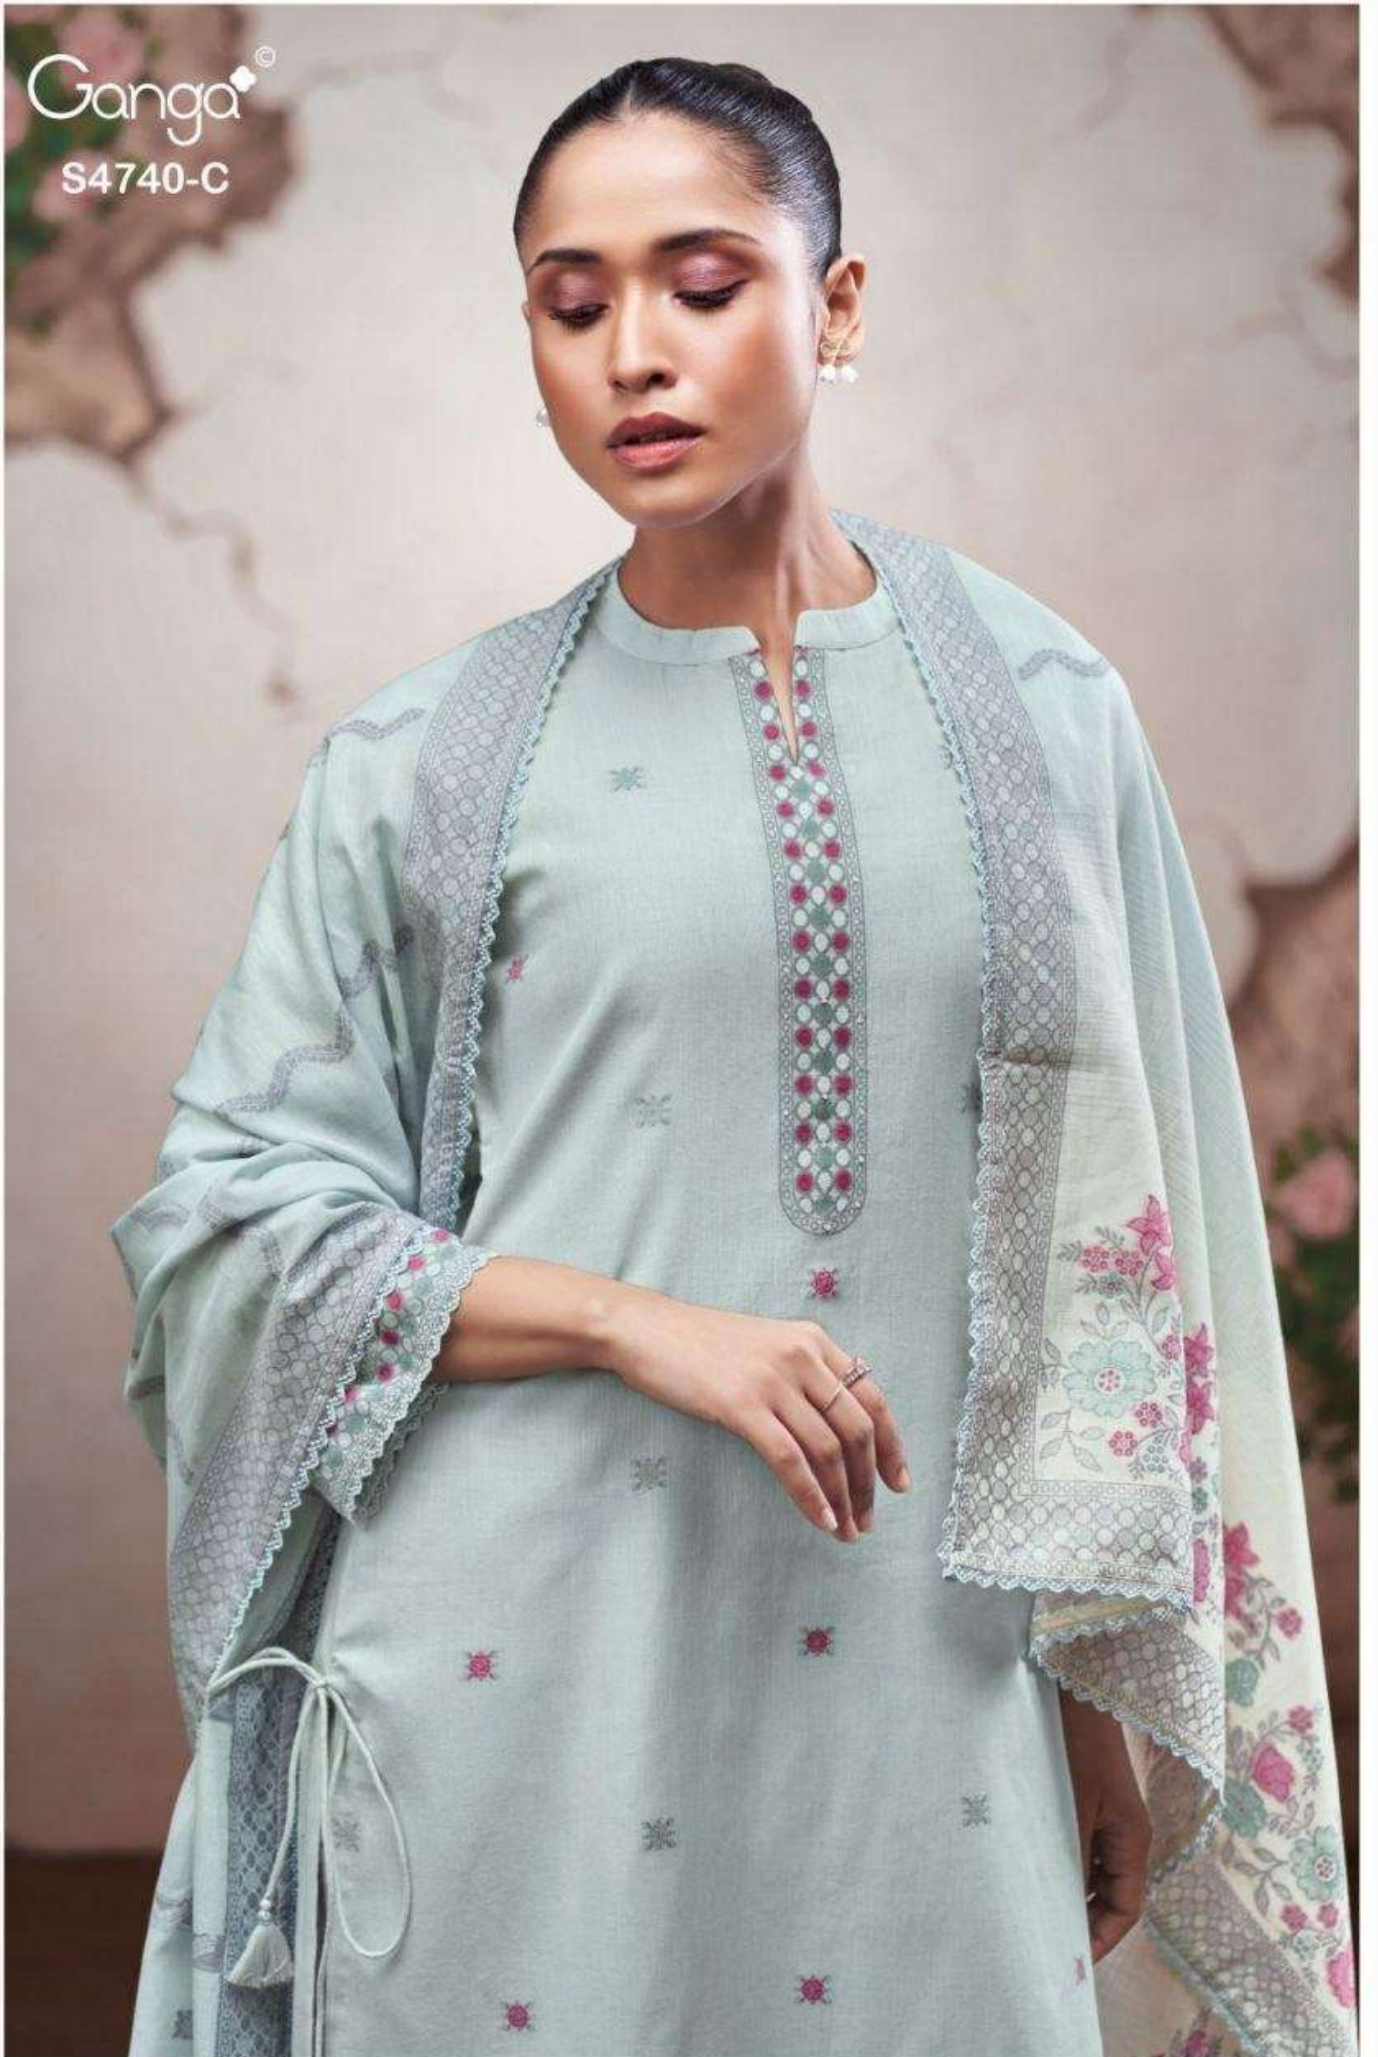

Ganga[®]
Lishara
S4740

Ganga®

Lishara
S4740

Ganga®
Lishara
S4740

DESCRIPTION

~ TOP ~

PREMIUM COTTON JACQUARD WITH HAND WORK,
SWAROVSKI WORK, EMBROIDERY LACE
ON DAMAN & SLEEVES.

~ BOTTOM ~

PREMIUM COTTON SOLID COLOR

~ DUPATTA ~

PREMIUM COTTON JACQUARD WITH EMBROIDERY
LACE BORDER.

WHOLE SALE PRICE
2295/- EACH+GST(EXTRA)

MOQ : 64 PCS
HSN CODE- 520831

Ganga[®]

S4740-C

Ganga[©]