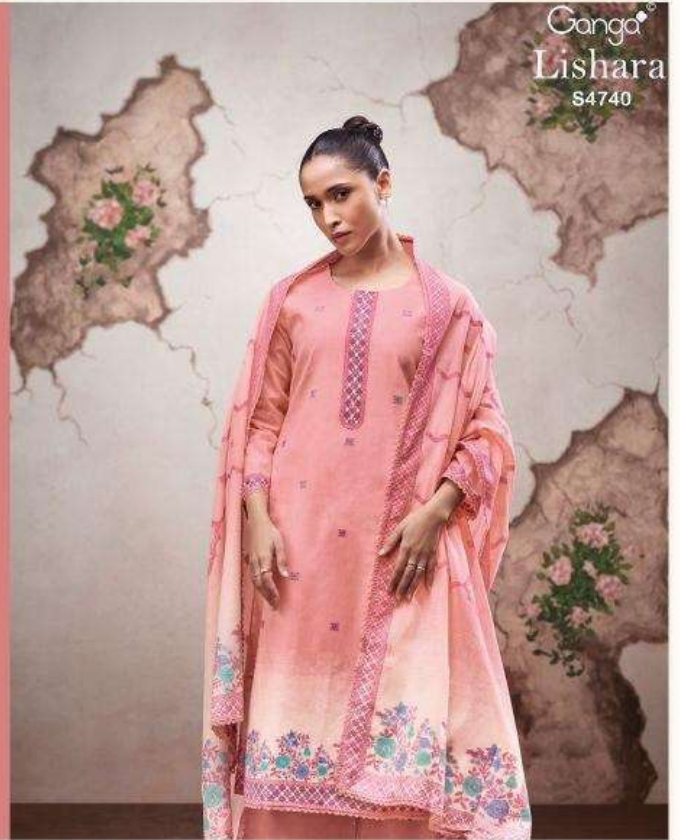

Ganga[®]
Lishara
S4740

Ganga®

Lishara
S4740

Ganga®
Lishara
S4740

DESCRIPTION

~ TOP ~

PREMIUM COTTON JACQUARD WITH HAND WORK,
SWAROVSKI WORK, EMBROIDERY LACE
ON DAMAN & SLEEVES.

~ BOTTOM ~

PREMIUM COTTON SOLID COLOR

~ DUPATTA ~

PREMIUM COTTON JACQUARD WITH EMBROIDERY
LACE BORDER.

WHOLE SALE PRICE
2295/- EACH+GST(EXTRA)

MOQ : 64 PCS
HSN CODE- 520831

Ganga[®]

S4740-C

Ganga[©]