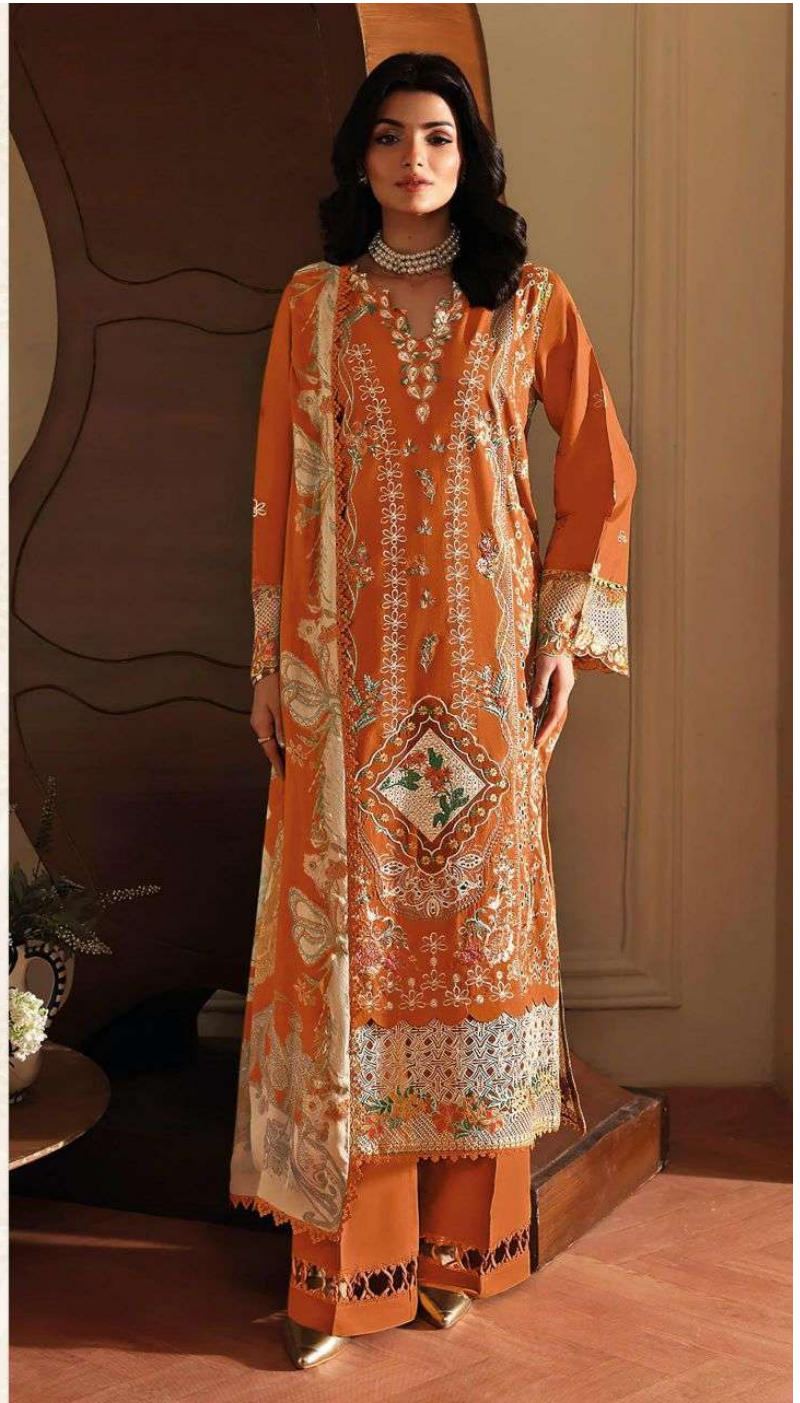

SR-2433 B

READY MADE
COLLECTION

CARE INSTRUCTIONS

- DO NOT USE ANY TYPE OF BLEACH OR STAIN REMOVING CHEMICALS
- DO NOT OVER EXPOSE DAMP FABRIC TO STRONG SUNLIGHT
- IRON AT MODERATE TEMPERATURE