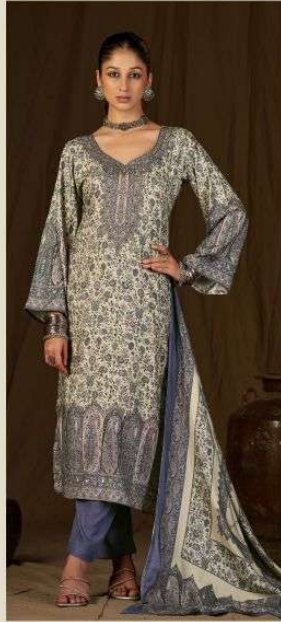

Kashmiri Kali

(Jam Edition)

2751 B