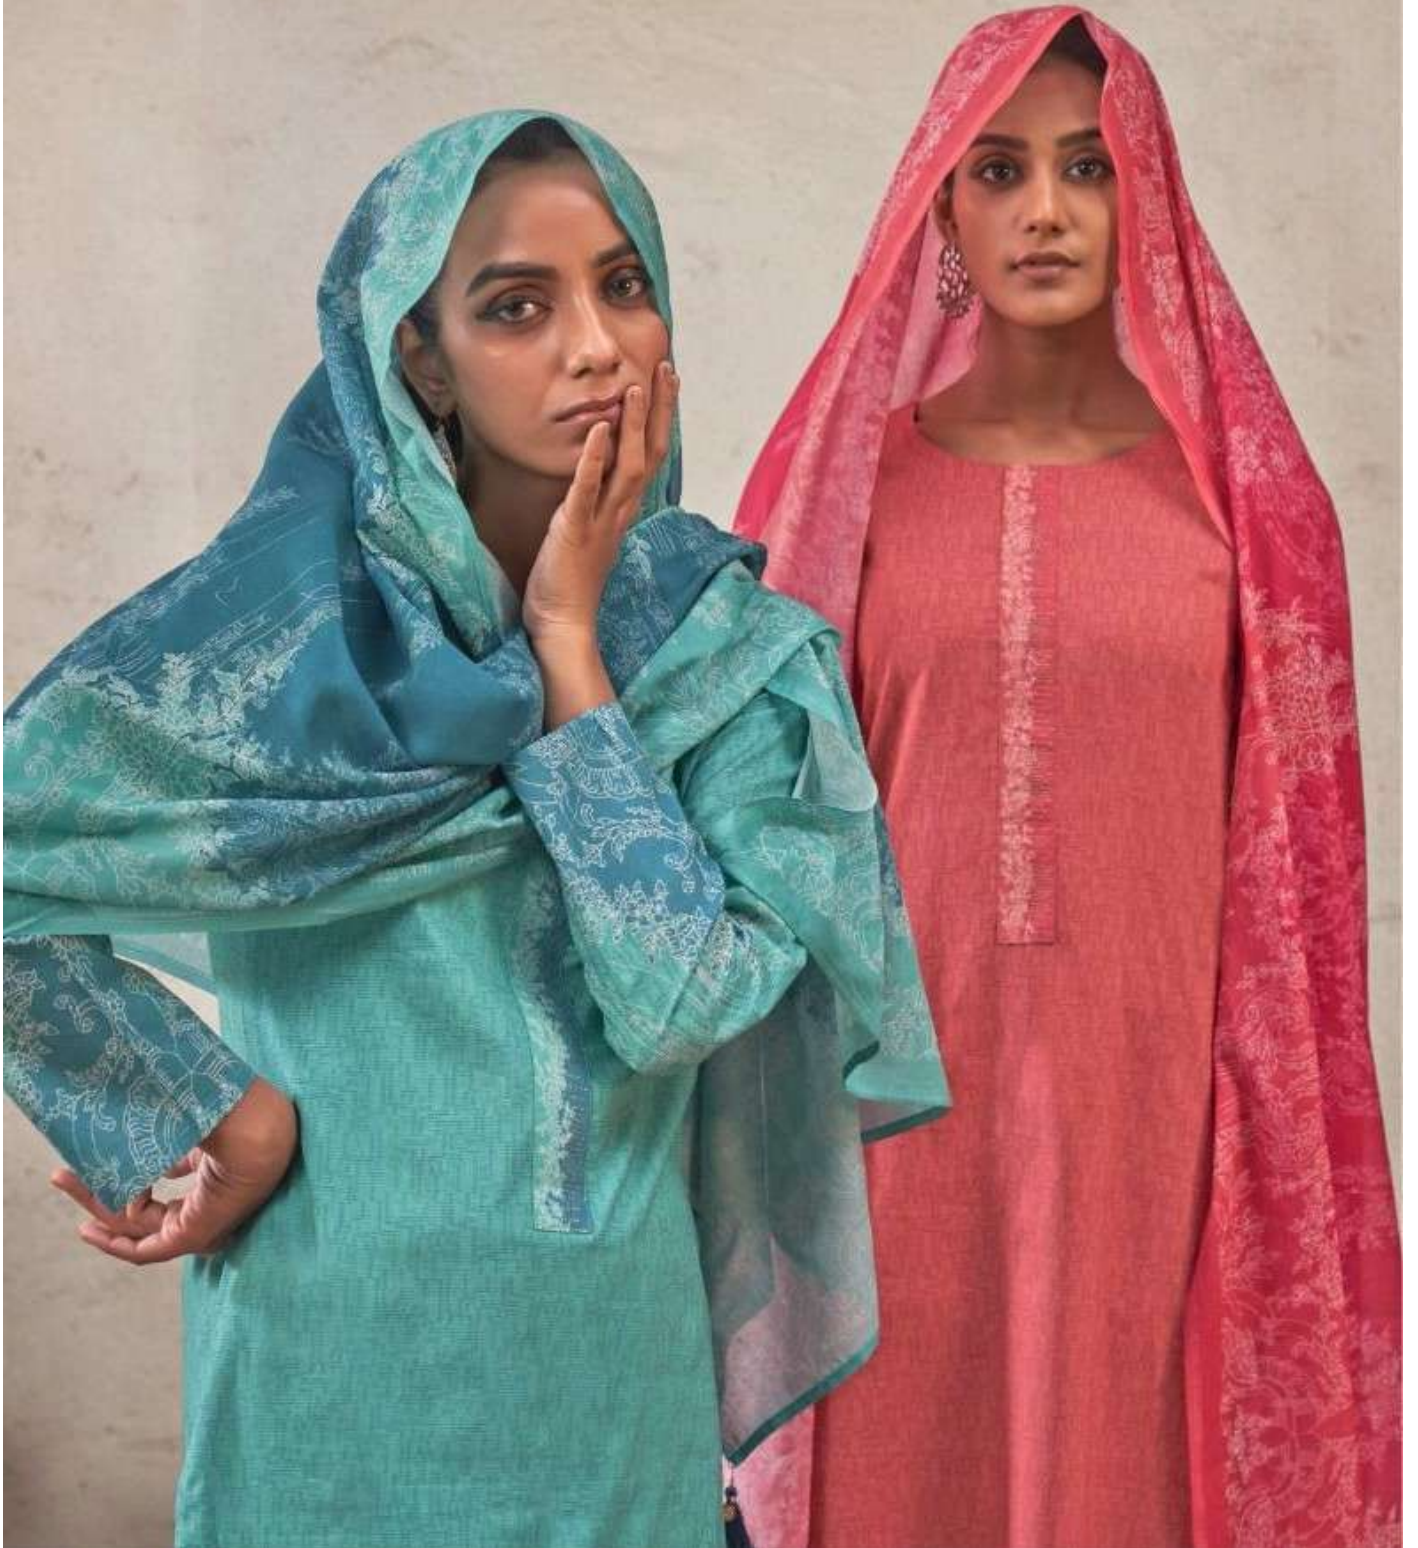

Om Lex®

REFINING ETHNICITY

राहा

RAAHAA

ਰਾਹਾ