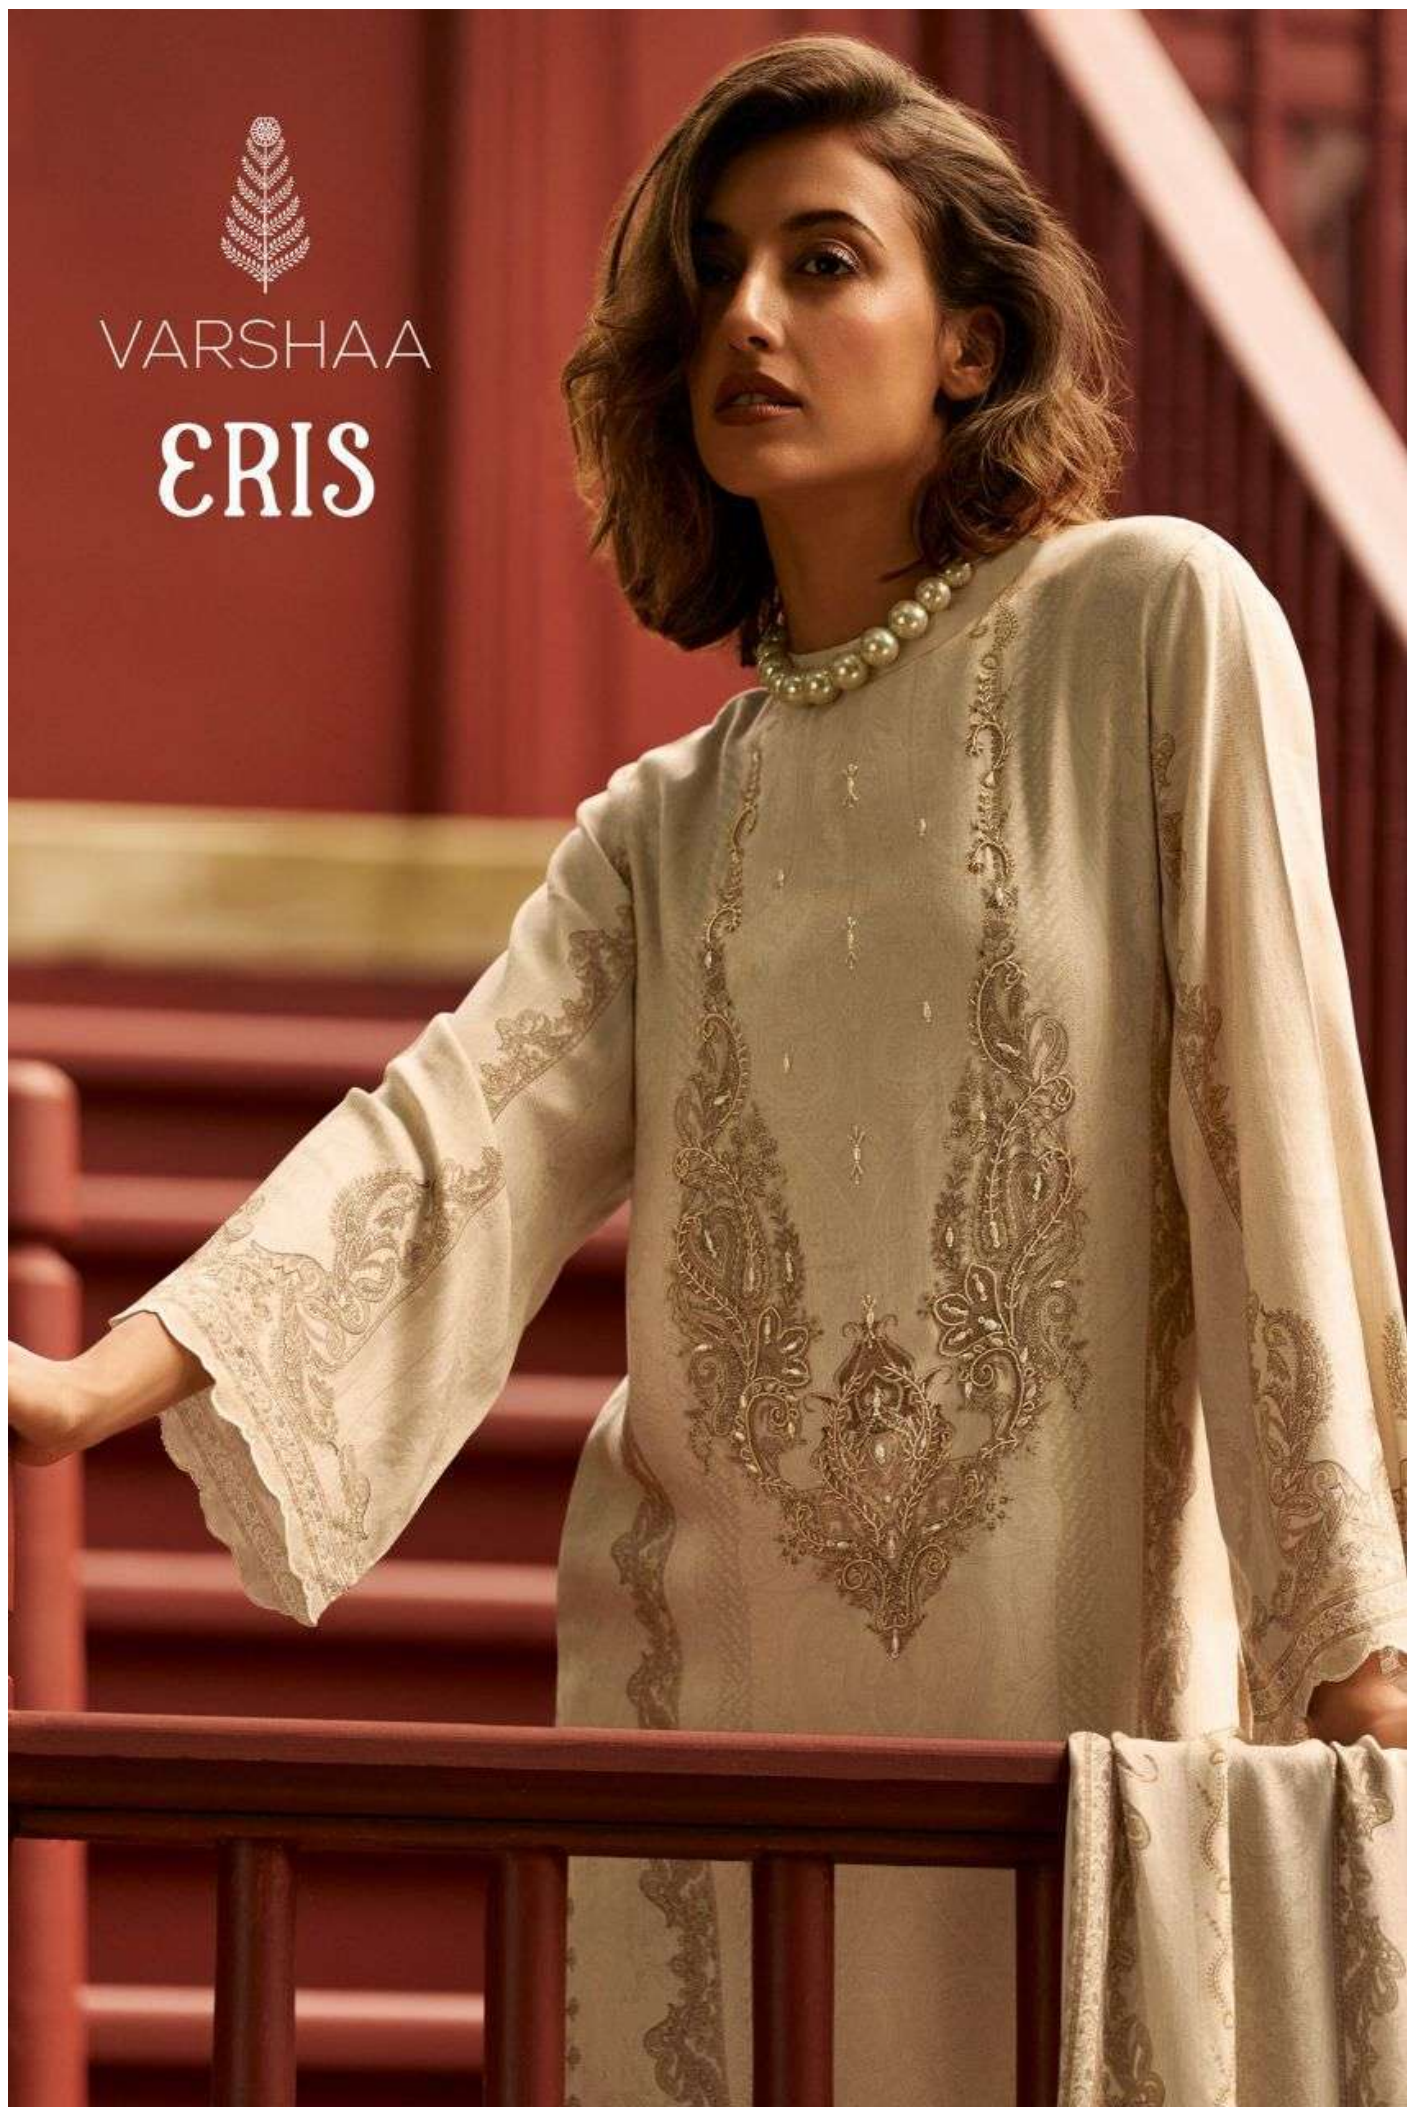

VARSHAA

ERIS

VARSHAA

ERIS

VARSHAA
ERIS

DESIGN	PRICE	DESCRIPTION
ES - 01	2380/-	TOP VISCOSE MODAL SATIN DIGITALLY PRINTED WITH HANDWORK
ES - 02	2380/-	- DUPATTA
ES - 03	2380/-	VISCOSE CHINNON DIGITALLY PRINTED WITH ADDED TASSELS
ES - 04	2380/-	- BOTTOM MATTE SATIN SOLID