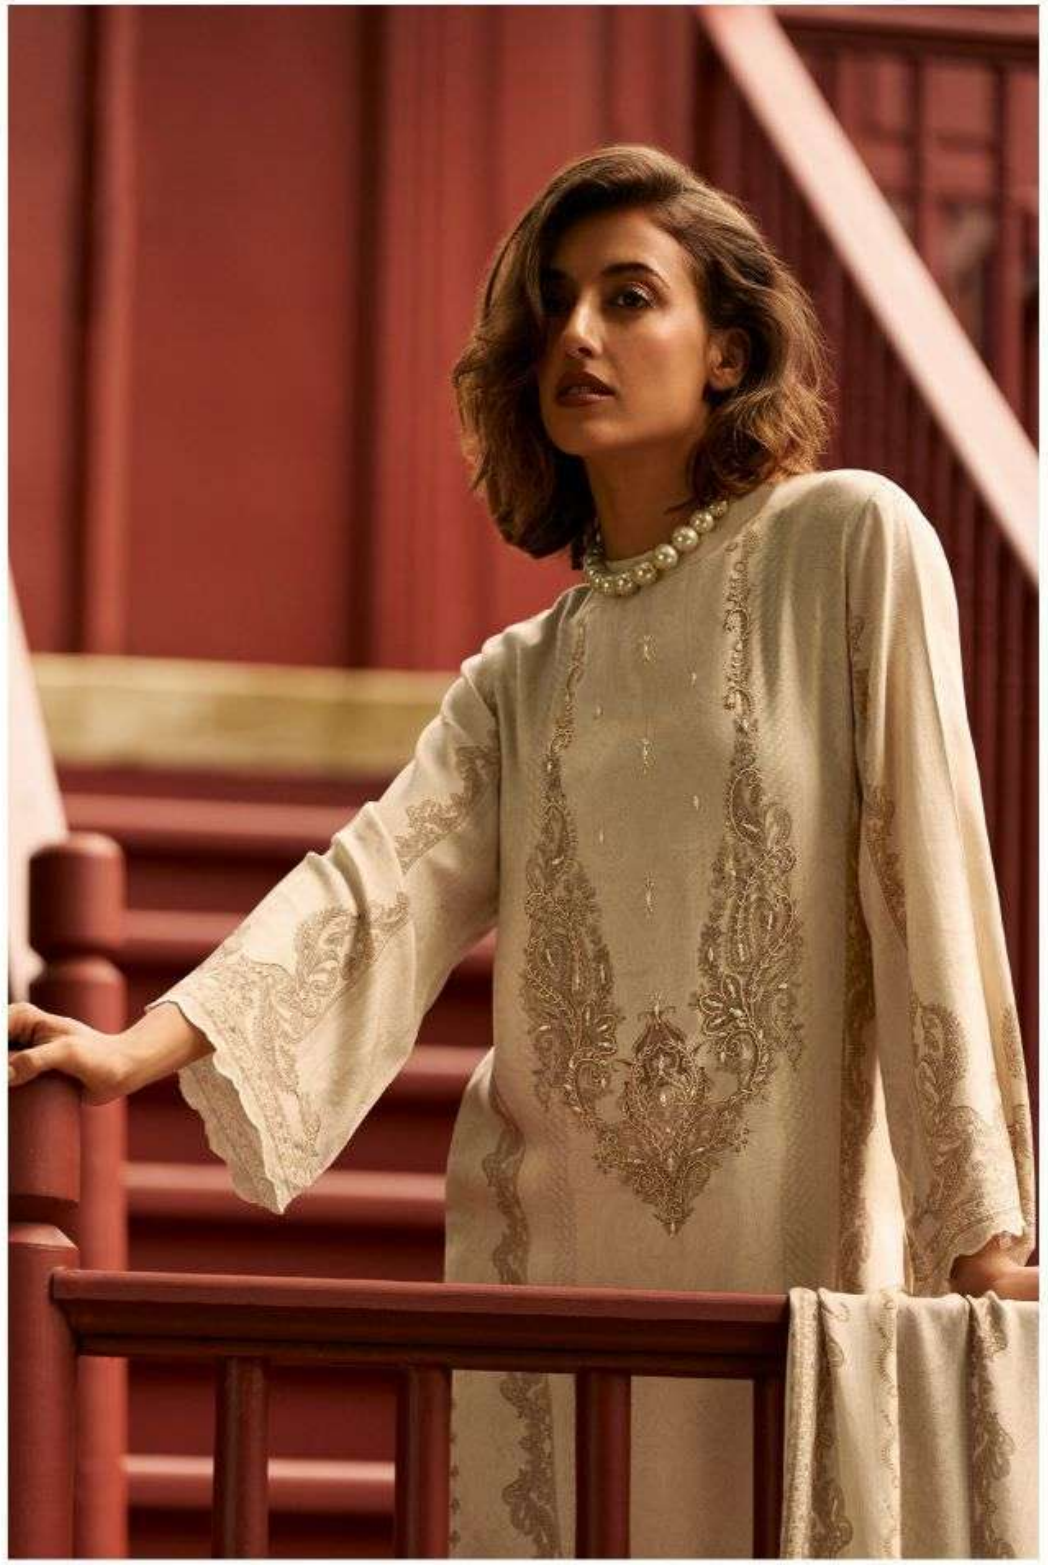

VARSHAA

ERIS

VARSHAA

ERIS

VARSHAA
ERIS

DESIGN	PRICE	DESCRIPTION
ES - 01	2380/-	TOP VISCOSE MODAL SATIN DIGITALLY PRINTED WITH HANDWORK
ES - 02	2380/-	- DUPATTA
ES - 03	2380/-	VISCOSE CHINNON DIGITALLY PRINTED WITH ADDED TASSELS
ES - 04	2380/-	- BOTTOM MATTE SATIN SOLID