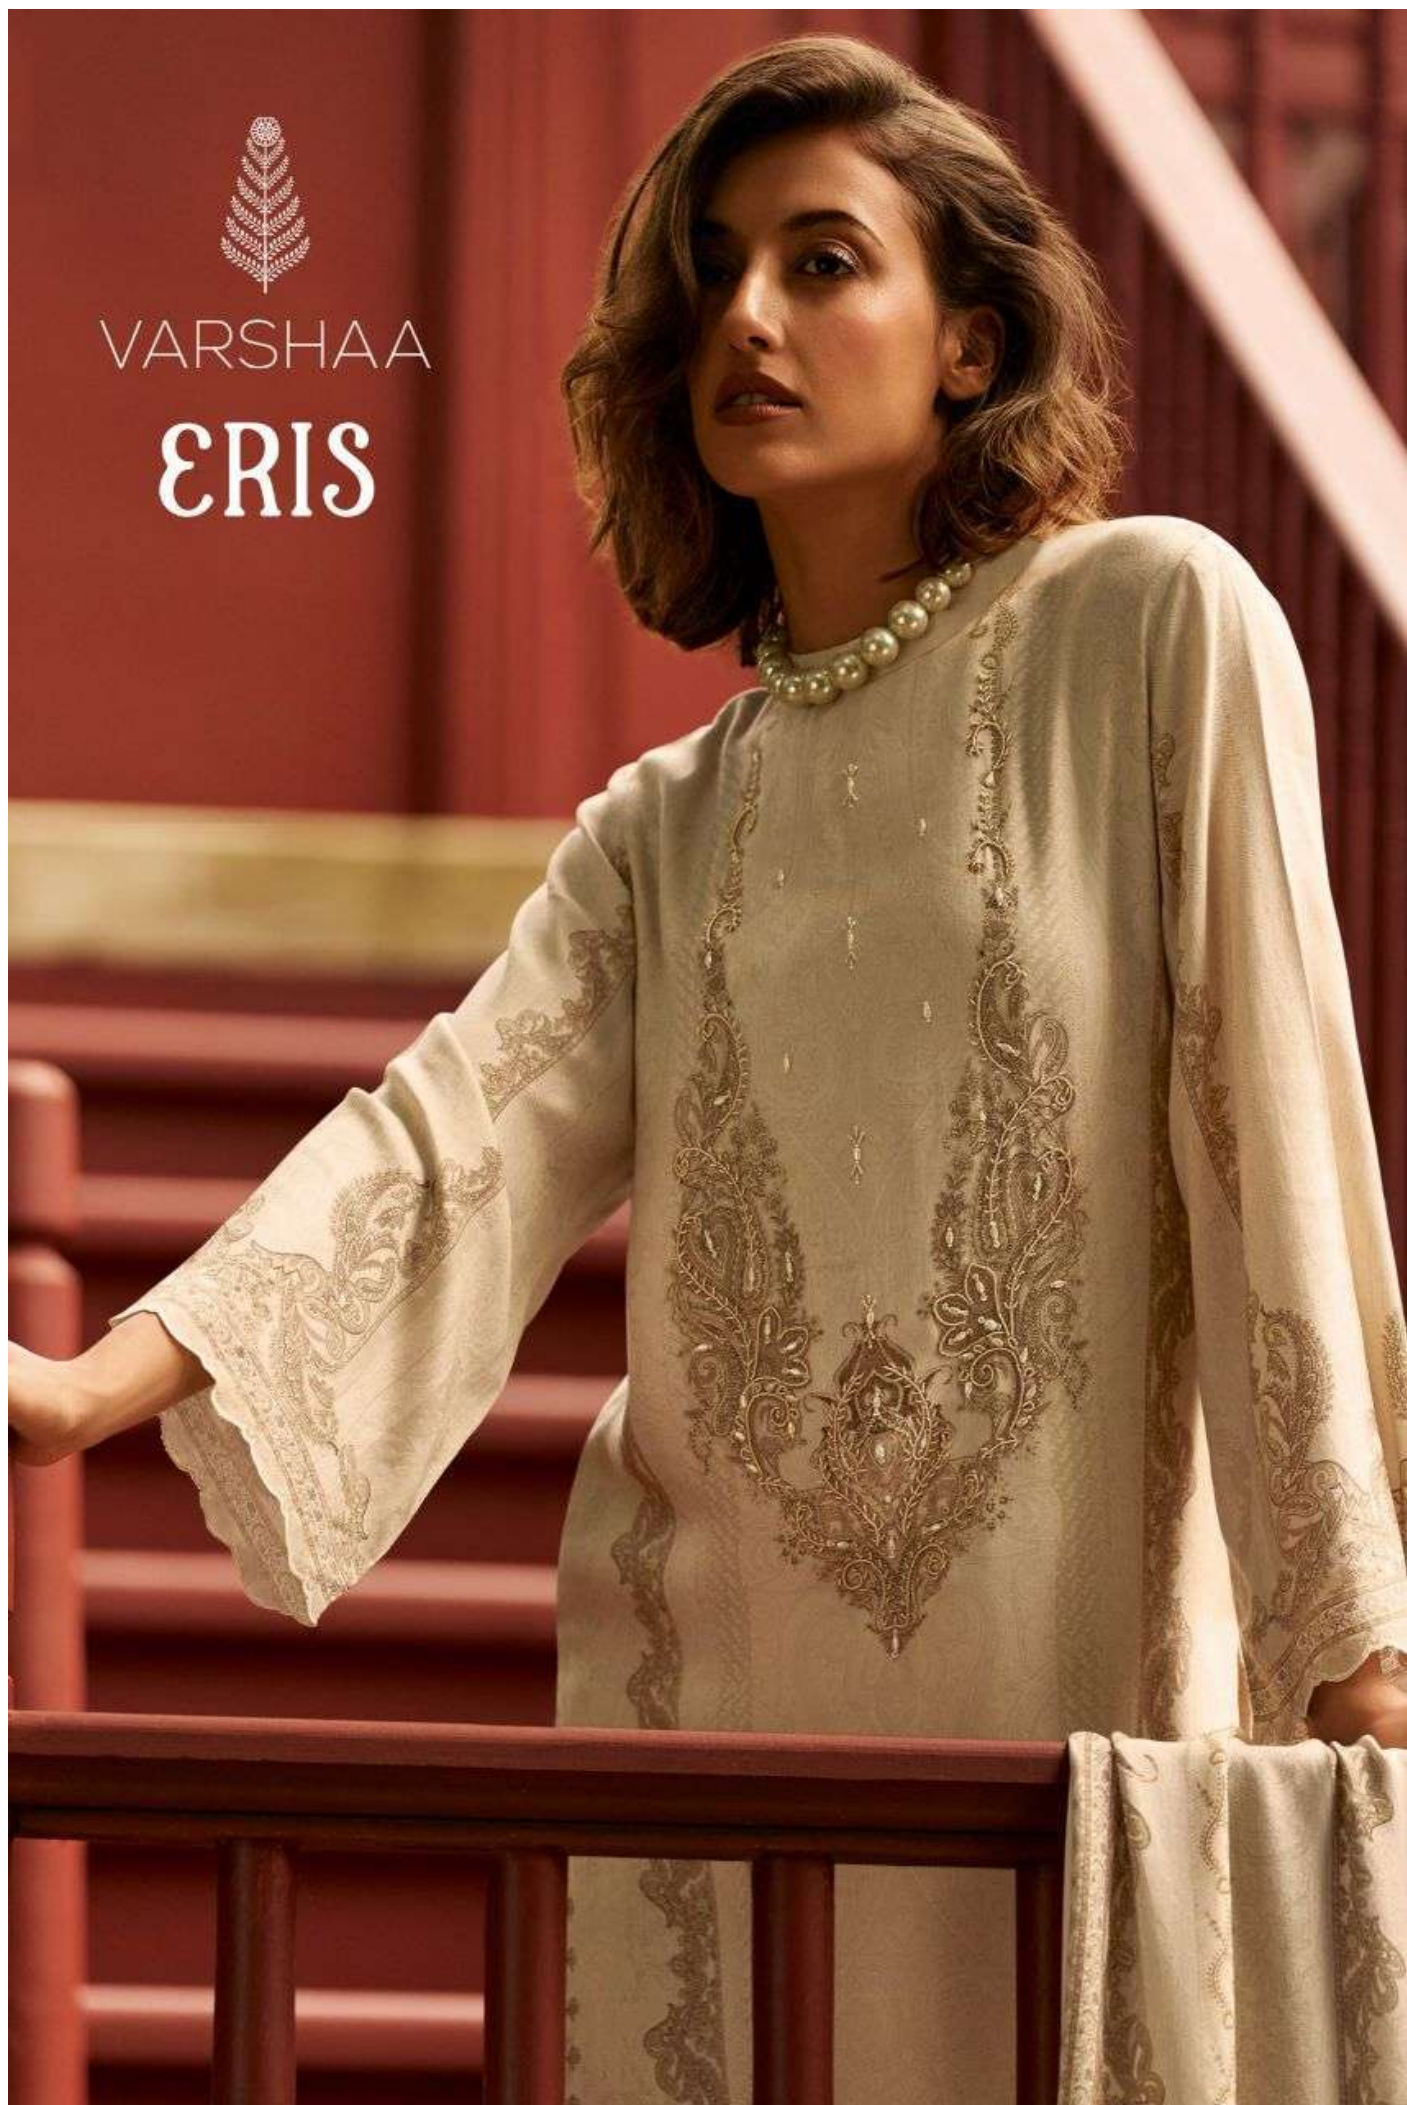

VARSHAA

ERIS

VARSHAA

ERIS

VARSHAA
ERIS

DESIGN	PRICE	DESCRIPTION
ES - 01	2380/-	TOP VISCOSE MODAL SATIN DIGITALLY PRINTED WITH HANDWORK
ES - 02	2380/-	- DUPATTA
ES - 03	2380/-	VISCOSE CHINNON DIGITALLY PRINTED WITH ADDED TASSELS
ES - 04	2380/-	- BOTTOM MATTE SATIN SOLID