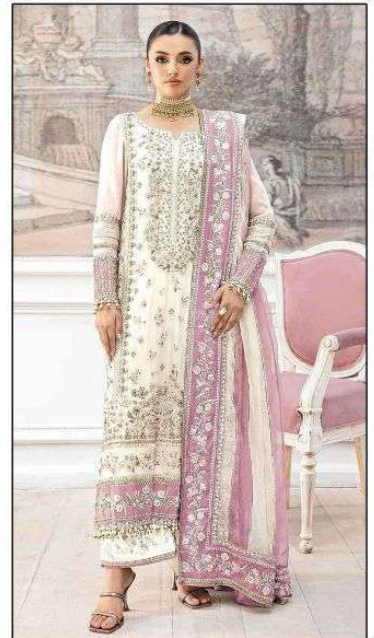

TOP:- EMBROIDERED HEAVY CHIFFON
WITH HEAVY HAND KHATLI WORK
DUPATTA:- CHIFFON EMBROIDERED
BOTTOM / INNER:- FRENCH

SF-5609

SF-5609-B

SF-5609-C

SF-5609-D