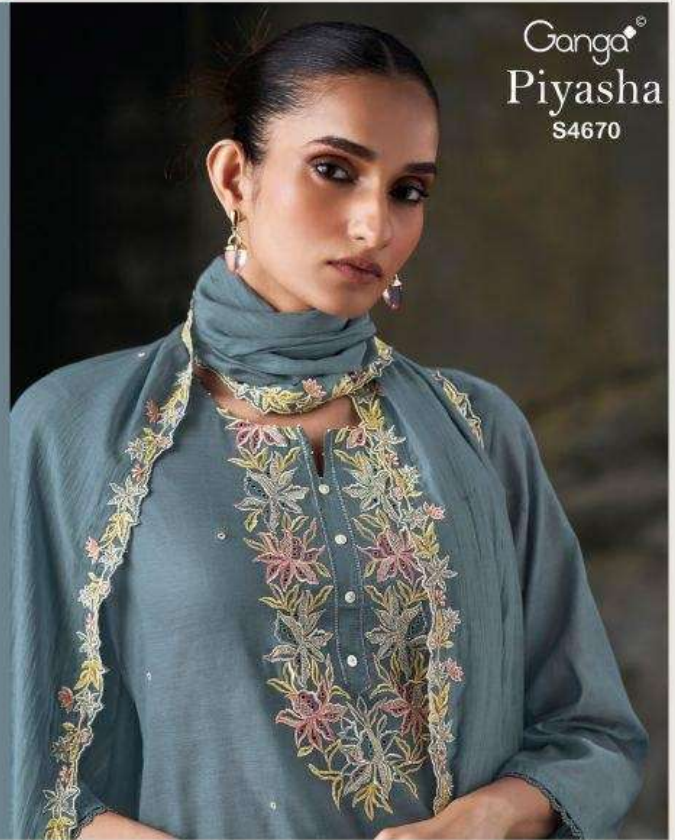

Ganga[®]
Piyasha
S4670

Ganga[®]
S4670-C

Ganga[®]
Piyasha
S4670

Ganga®

Ganga®
Piyasha
S4670

Piyasha
S4670

—DESCRIPTION—

~TOP~

PREMIUM PURE BEMBERG MUL SOLID COLOR WITH
EMBROIDERY, EMBROIDERY LACE ON
DAMAN & SLEEVES.

~BOTTOM~

PREMIUM COTTON SOLID COLOR

~DUPATTA~

PREMIUM PURE BEMBERG MUL SOLID COLOR WITH
EMBROIDERY, HAND EMBROIDERY.