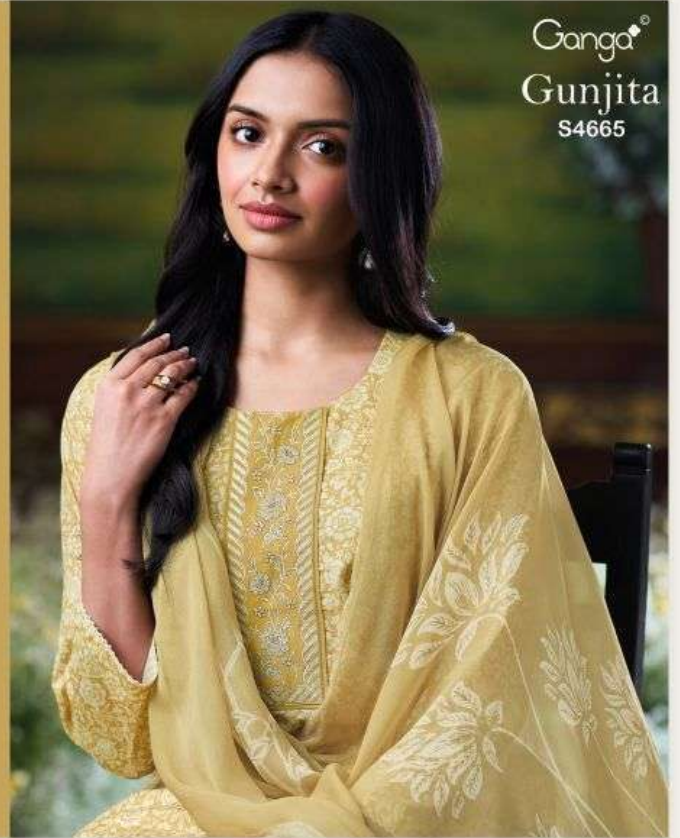

Ganga<sup>®</sup>

S4665-D

Ganga®

Ganga®  
Gunjita  
S4665

Gunjita  
S4665

### ~TOP~

PREMIUM COTTON PRINTED WITH EMBROIDERY,  
NECK PATCH, CROCHET LACE BORDER ON DAMAN.

### ~BOTTOM~

PREMIUM COTTON SOLID COLOR.