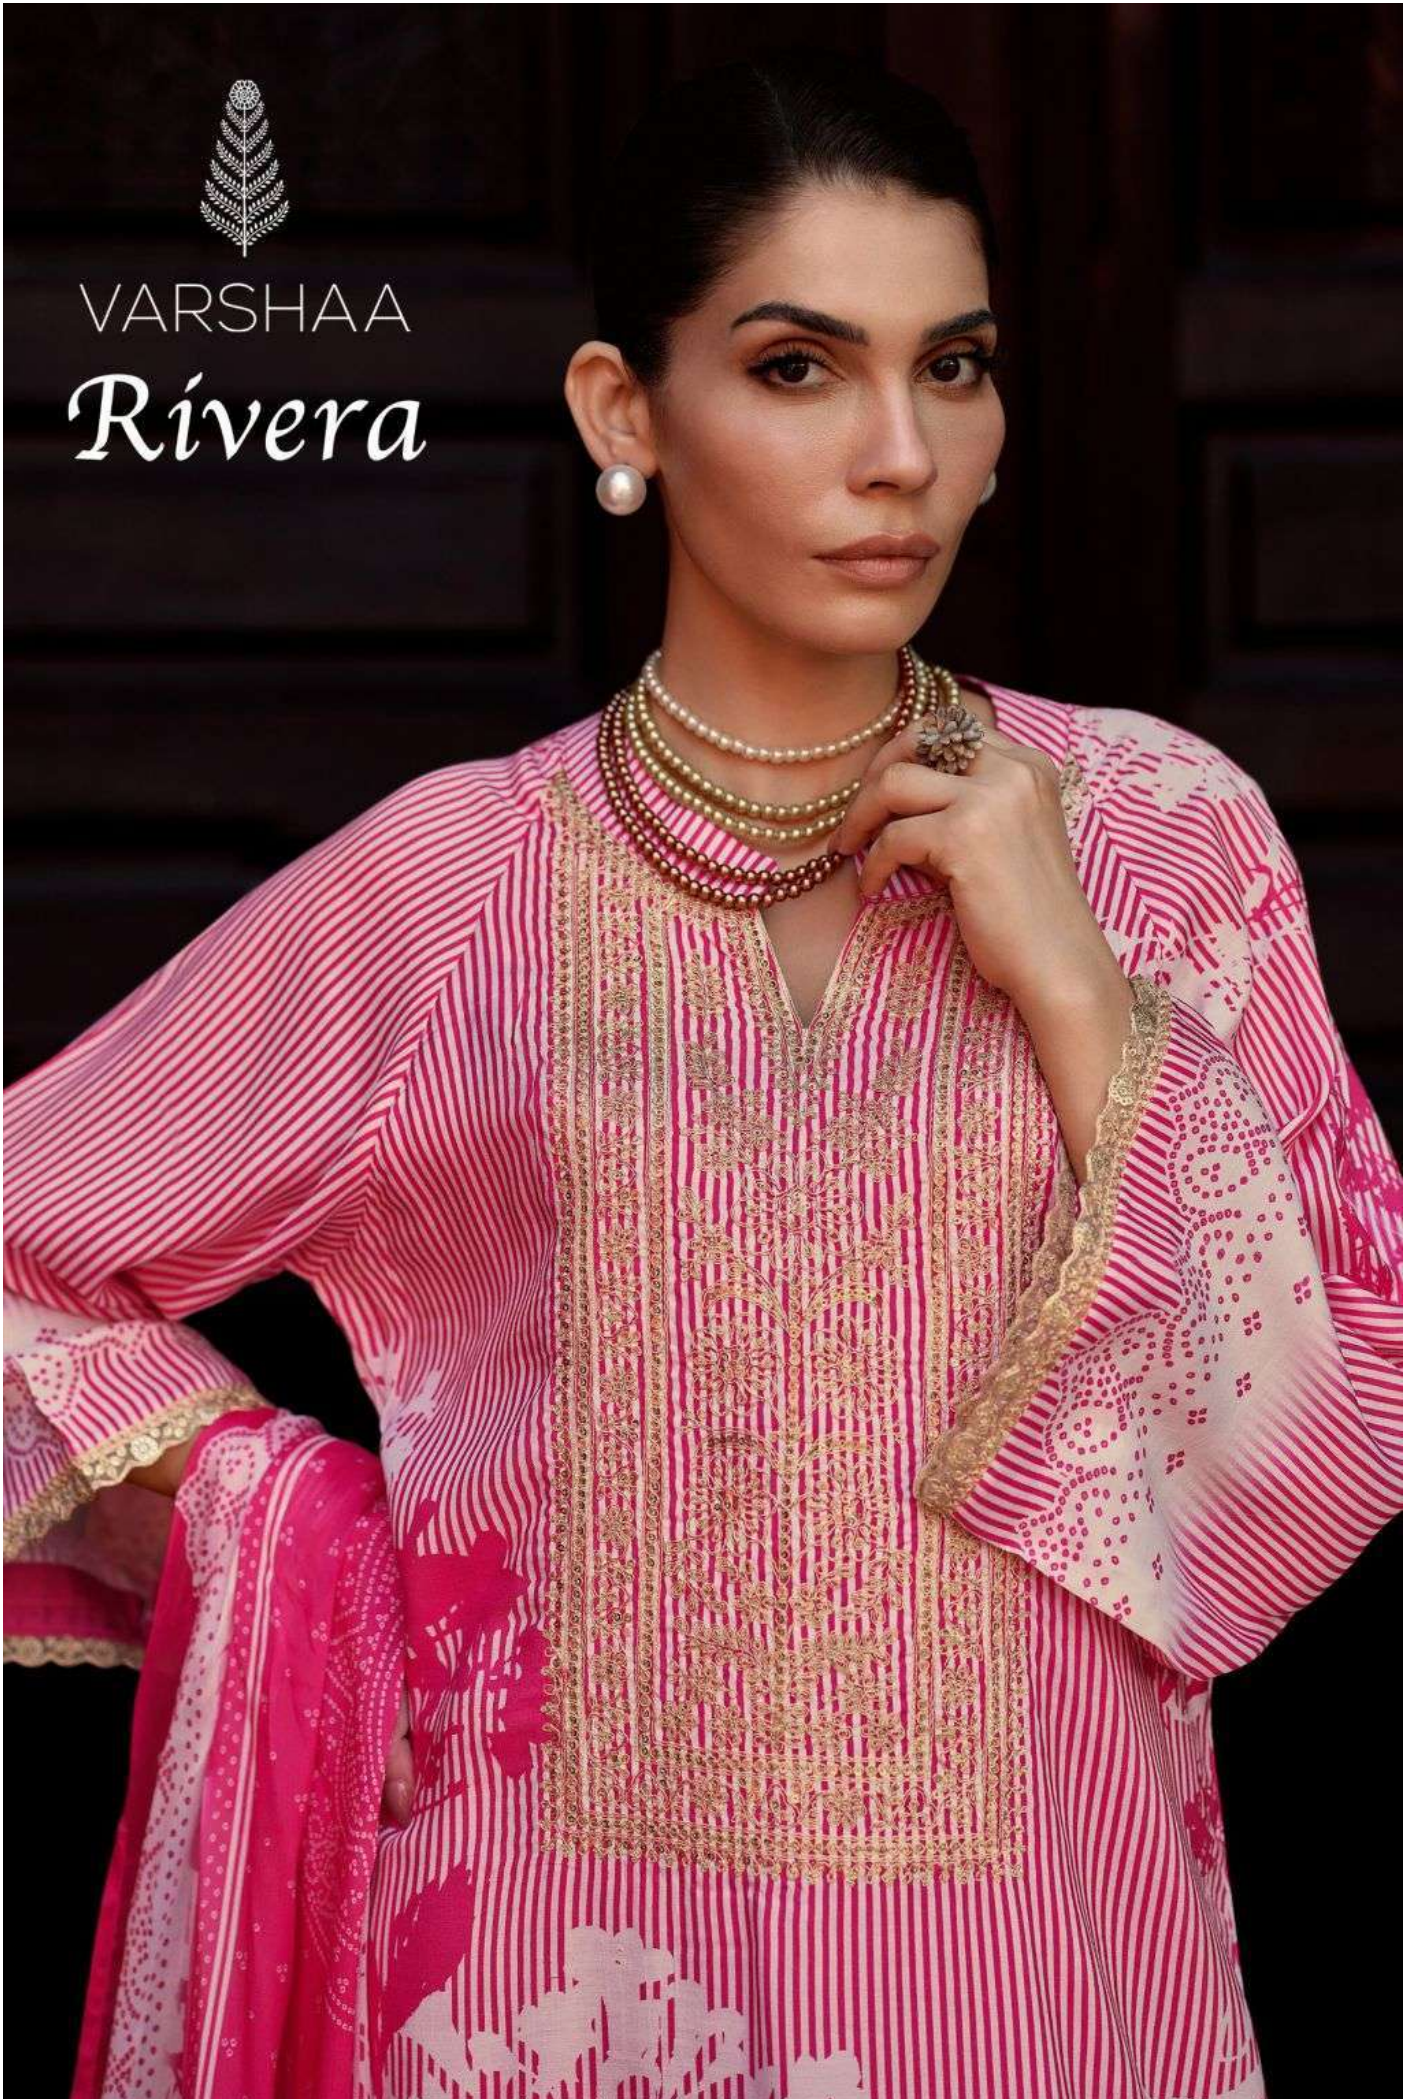

VARSHAA  
*Rivera*

RV-03

VARSHAA  
*Rivera*

RV-01

RV-02

RV-03

RV-04

VARSHAA  
*Rivera*

DESIGN	PRICE	DESCRIPTION
RV - 01	2180/-	<b>TOP</b> VISCOSE MUSLIN DIGITALLY PRINTED WITH CORDING EMBROIDERED NECKLINE AND BORDERS.
RV - 02	2180/-	-
RV - 03	2180/-	<b>DUPATTA</b> VISCOSE MUSLIN DIGITALLY PRINTED WITH ADDED TASSELS.
RV - 04	2180/-	-
		<b>BOTTOM</b> MATTES SATIN SOLID