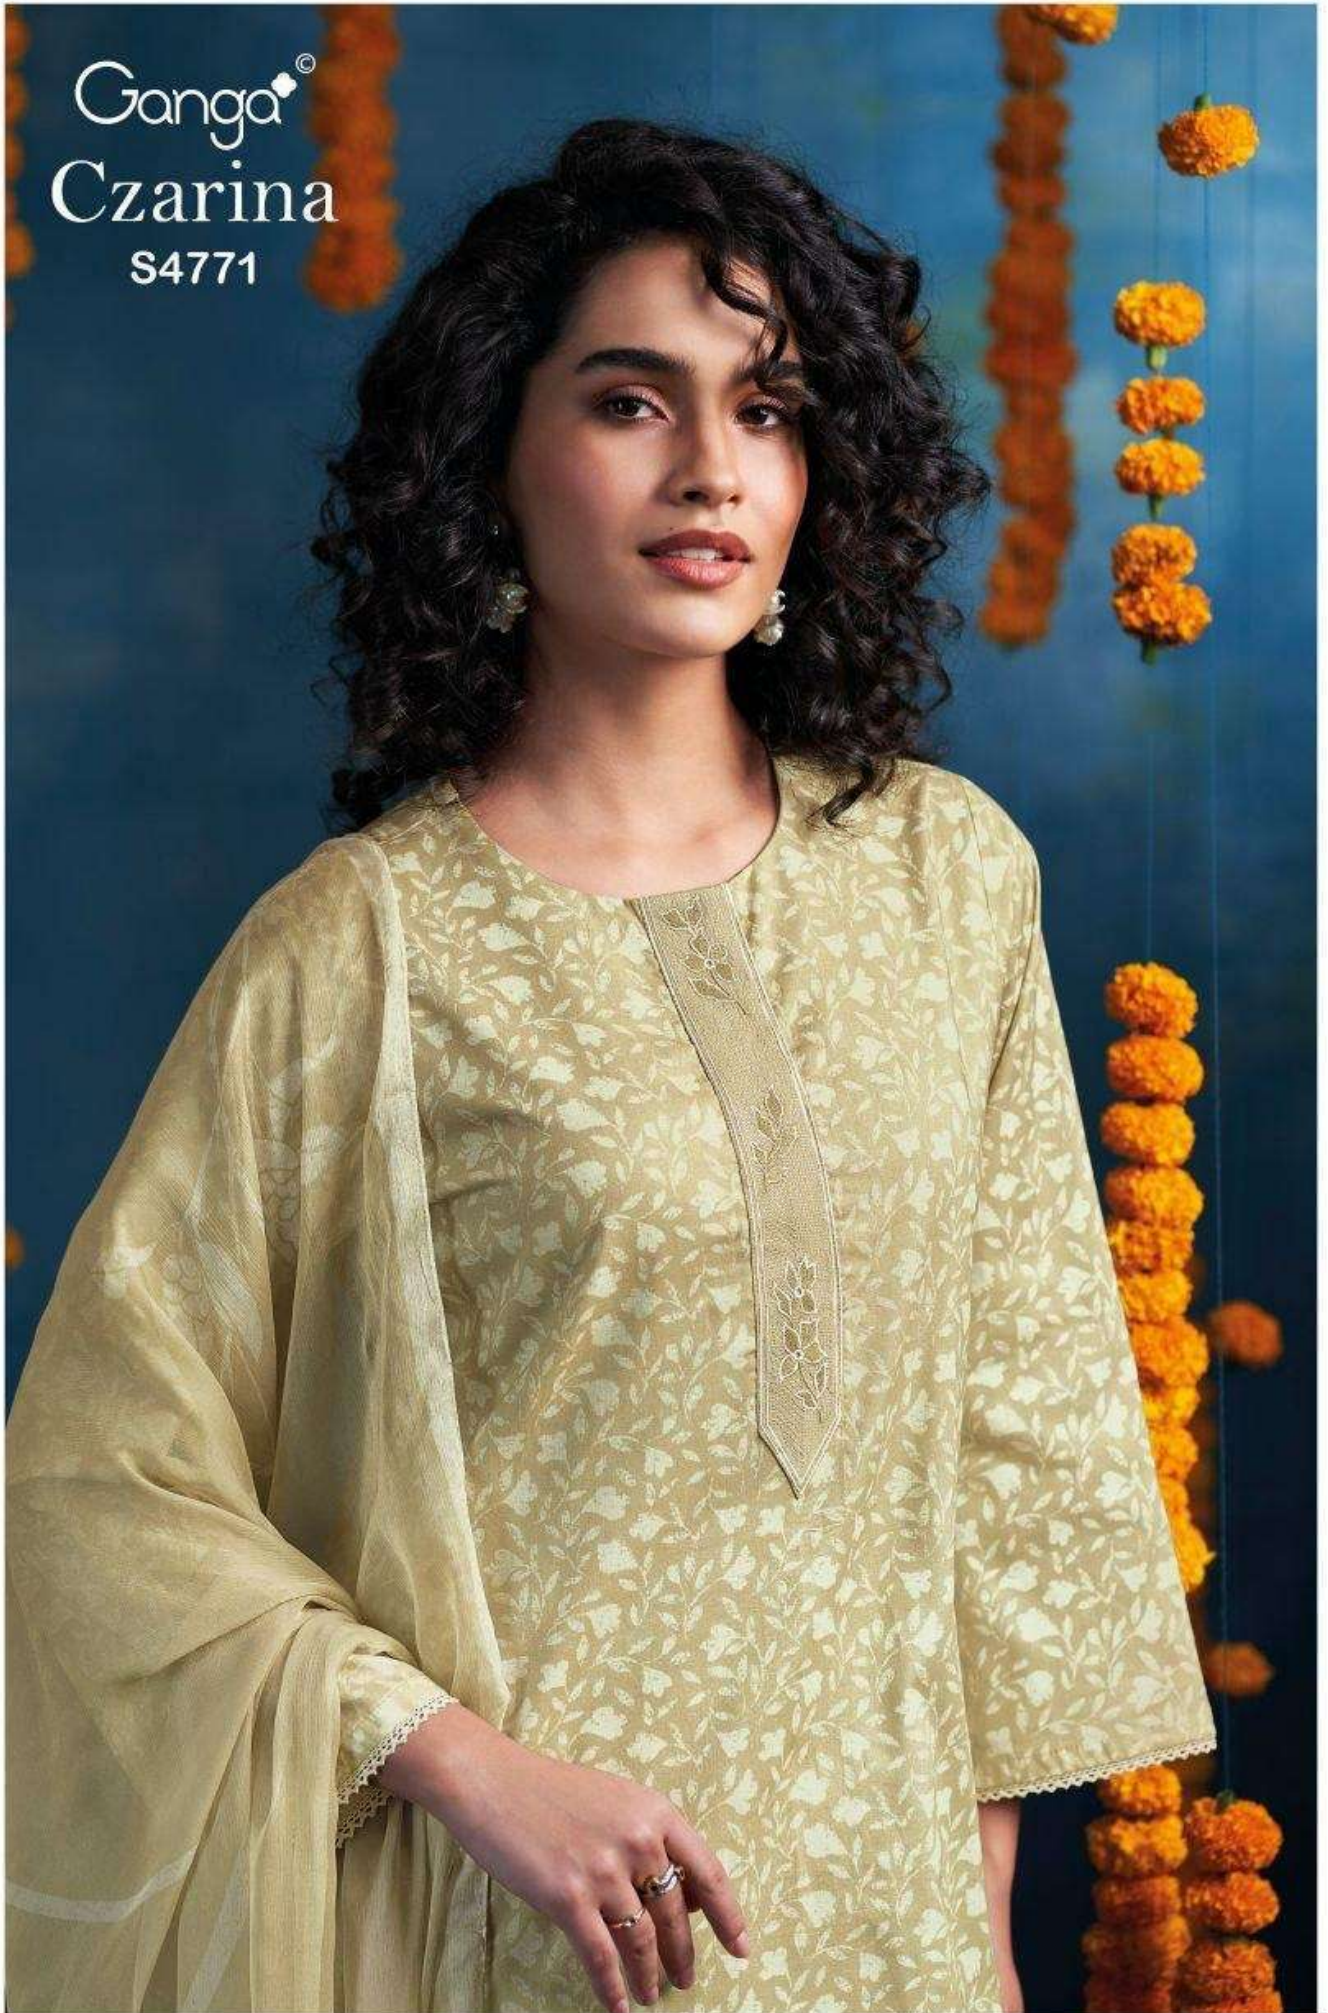

Ganga[®]
Czarina
S4771

Ganga[®]

S4771-B

Ganga[®]

S4771-A

Ganga[©]
S4771-C

Ganga[©]

S4771-D

Ganga®

Ganga®
Czarina
S4771

Czarina
S4771

DESCRIPTION

~TOP~

PREMIUM COTTON PRINTED WITH EMBROIDERY,
CROCHET LACE DAMAN & SLEEVES.

~BOTTOM~

PREMIUM COTTON SOLID COLOR