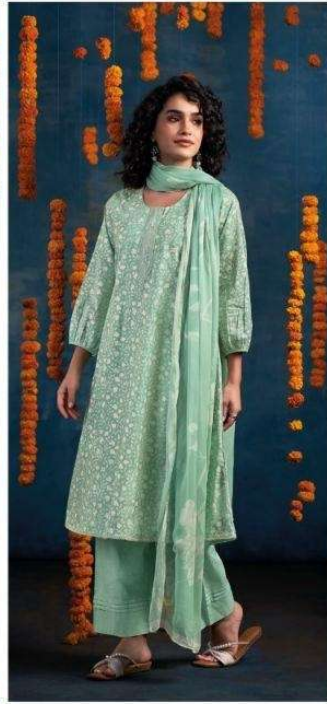

S4771-B

Ganga®
Czarina
S4771- A/B/C/D