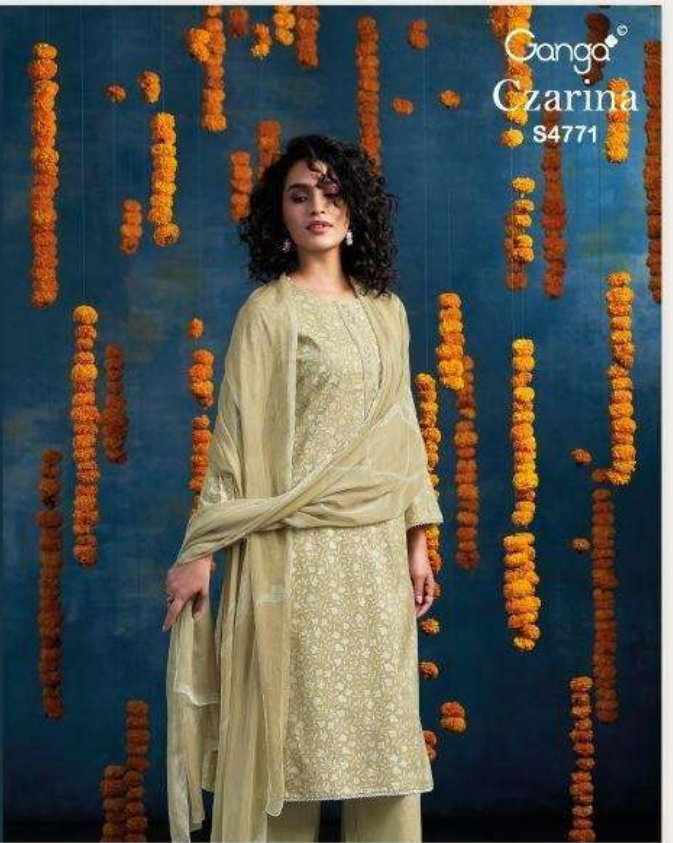

Ganga[®]
Czarina
S4771

Ganga[®]

S4771-B

Ganga[®]

S4771-A

Ganga[©]
S4771-C

Ganga[©]

S4771-D

Ganga®

Ganga®
Czarina
S4771

Czarina
S4771

DESCRIPTION

~TOP~

PREMIUM COTTON PRINTED WITH EMBROIDERY,
CROCHET LACE DAMAN & SLEEVES.

~BOTTOM~

PREMIUM COTTON SOLID COLOR