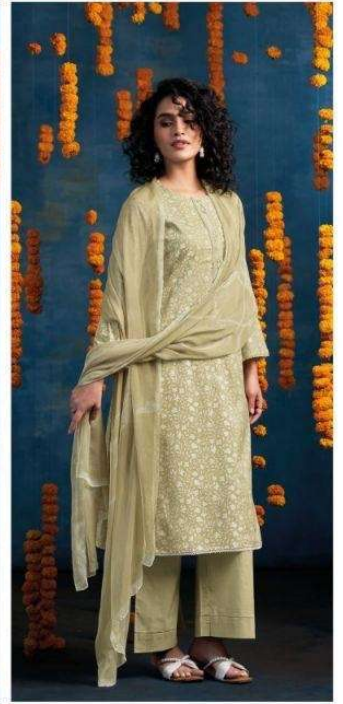

S4771-D

Ganga®
Czarina
S4771- A/B/C/D