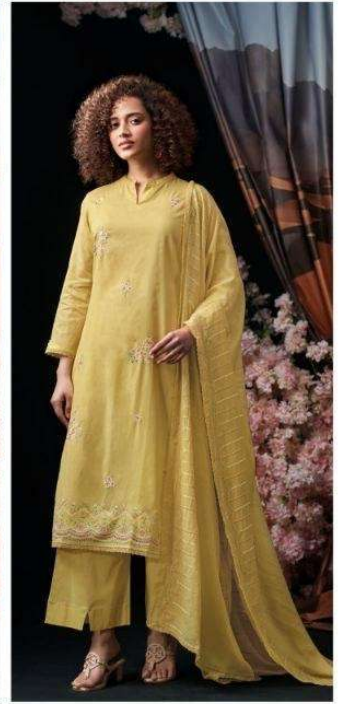

S4675-D

Ganga®
Fashmi
S4675- A/B/C/D