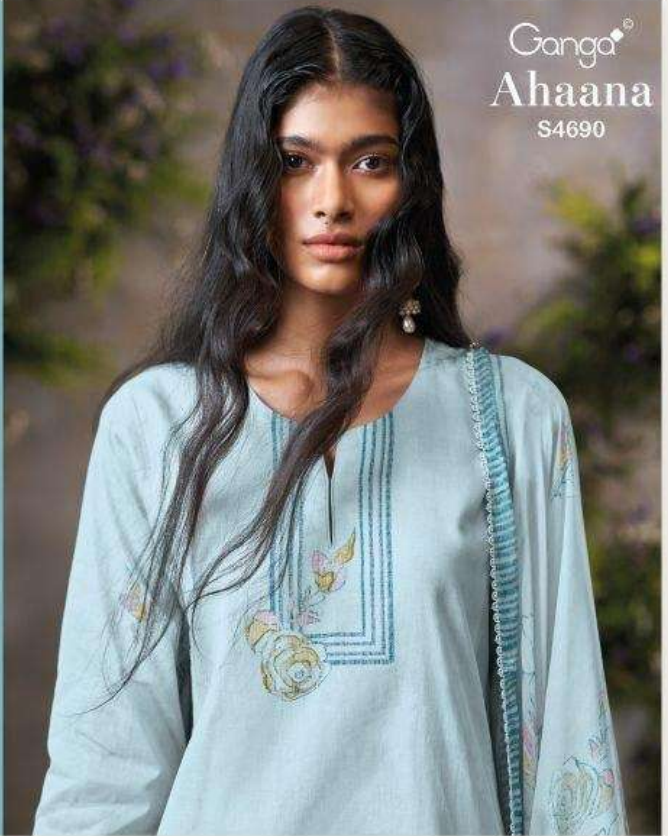

Ganga<sup>®</sup>  
Ahaana  
S4690

Ganga<sup>©</sup>  
S4690-D

S4690-A

S4690-B

S4690-C

S4690-D

Ganga®  
**Ahaana**  
S4690- A/B/C/D

Ganga®

Ahaana  
S4690

Ganga®  
Ahaana  
S4690

DESCRIPTION

~TOP~

PREMIUM PURE ORGANDY MUL PRINTED WITH HAND WORK, EMBROIDERY LACE ON DAMAN & SLEEVES.

~INNER~

PREMIUM COTTON VOIL SOLID COLOR

~BOTTOM~

PREMIUM COTTON SOLID COLOR

~DUPATTA~

PREMIUM PURE CHIFFON PRINTED WITH SCHIFFLI EMBROIDERY LACE BORDER.

WHOLESALE PRICE  
**1910/- EACH+GST(EXTRA)**

HSN CODE- 520851

MOQ : 64 PCS

TOTAL SUITS-04

Ganga<sup>®</sup>  
S4690-C