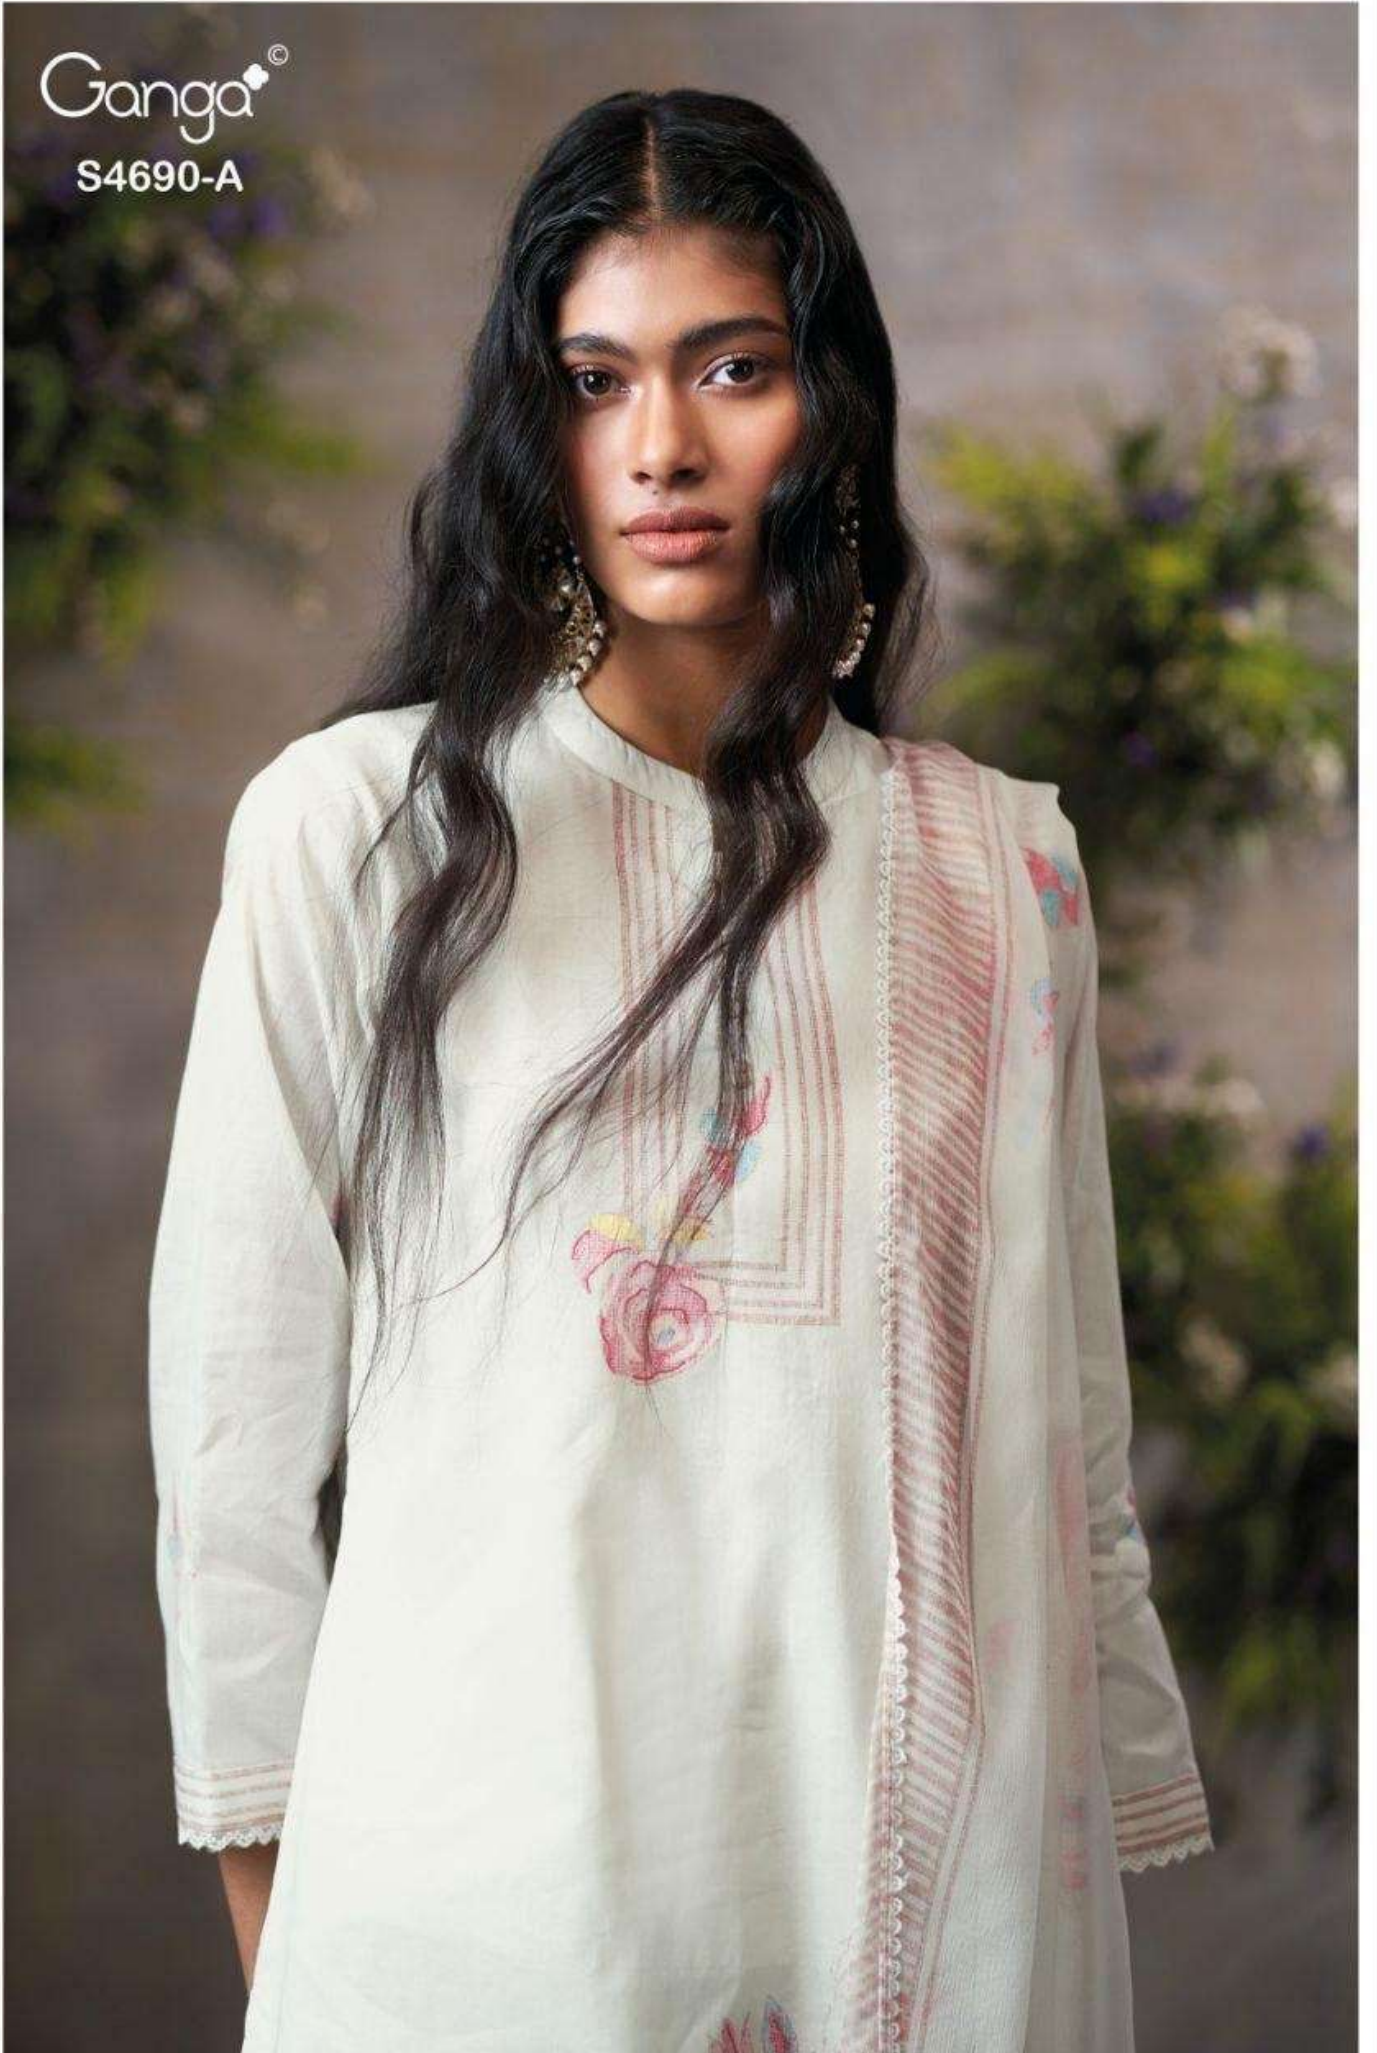

Ganga®

S4690-A