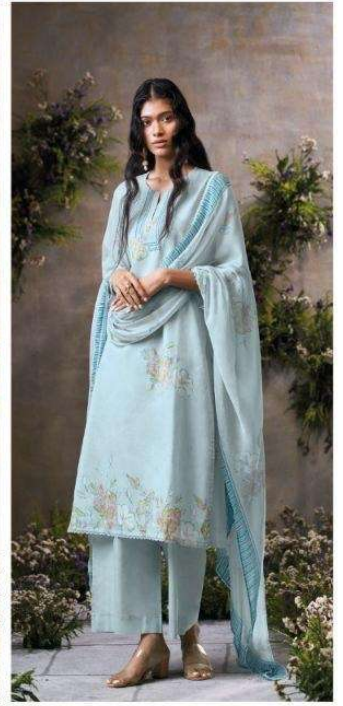

Ganga<sup>®</sup>  
Ahaana  
S4690

Ganga<sup>©</sup>  
S4690-D

S4690-A

S4690-B

S4690-C

S4690-D

Ganga®  
**Ahaana**  
S4690- A/B/C/D

Ganga®

Ahaana  
S4690

Ganga®  
Ahaana  
S4690

DESCRIPTION

~TOP~

PREMIUM PURE ORGANDY MUL PRINTED WITH HAND WORK, EMBROIDERY LACE ON DAMAN & SLEEVES.

~INNER~

PREMIUM COTTON VOIL SOLID COLOR

~BOTTOM~

PREMIUM COTTON SOLID COLOR

~DUPATTA~

PREMIUM PURE CHIFFON PRINTED WITH SCHIFFLI EMBROIDERY LACE BORDER.

WHOLESALE PRICE  
**1910/- EACH+GST(EXTRA)**

HSN CODE- 520851

MOQ : 64 PCS

TOTAL SUITS-04

Ganga<sup>®</sup>  
S4690-C